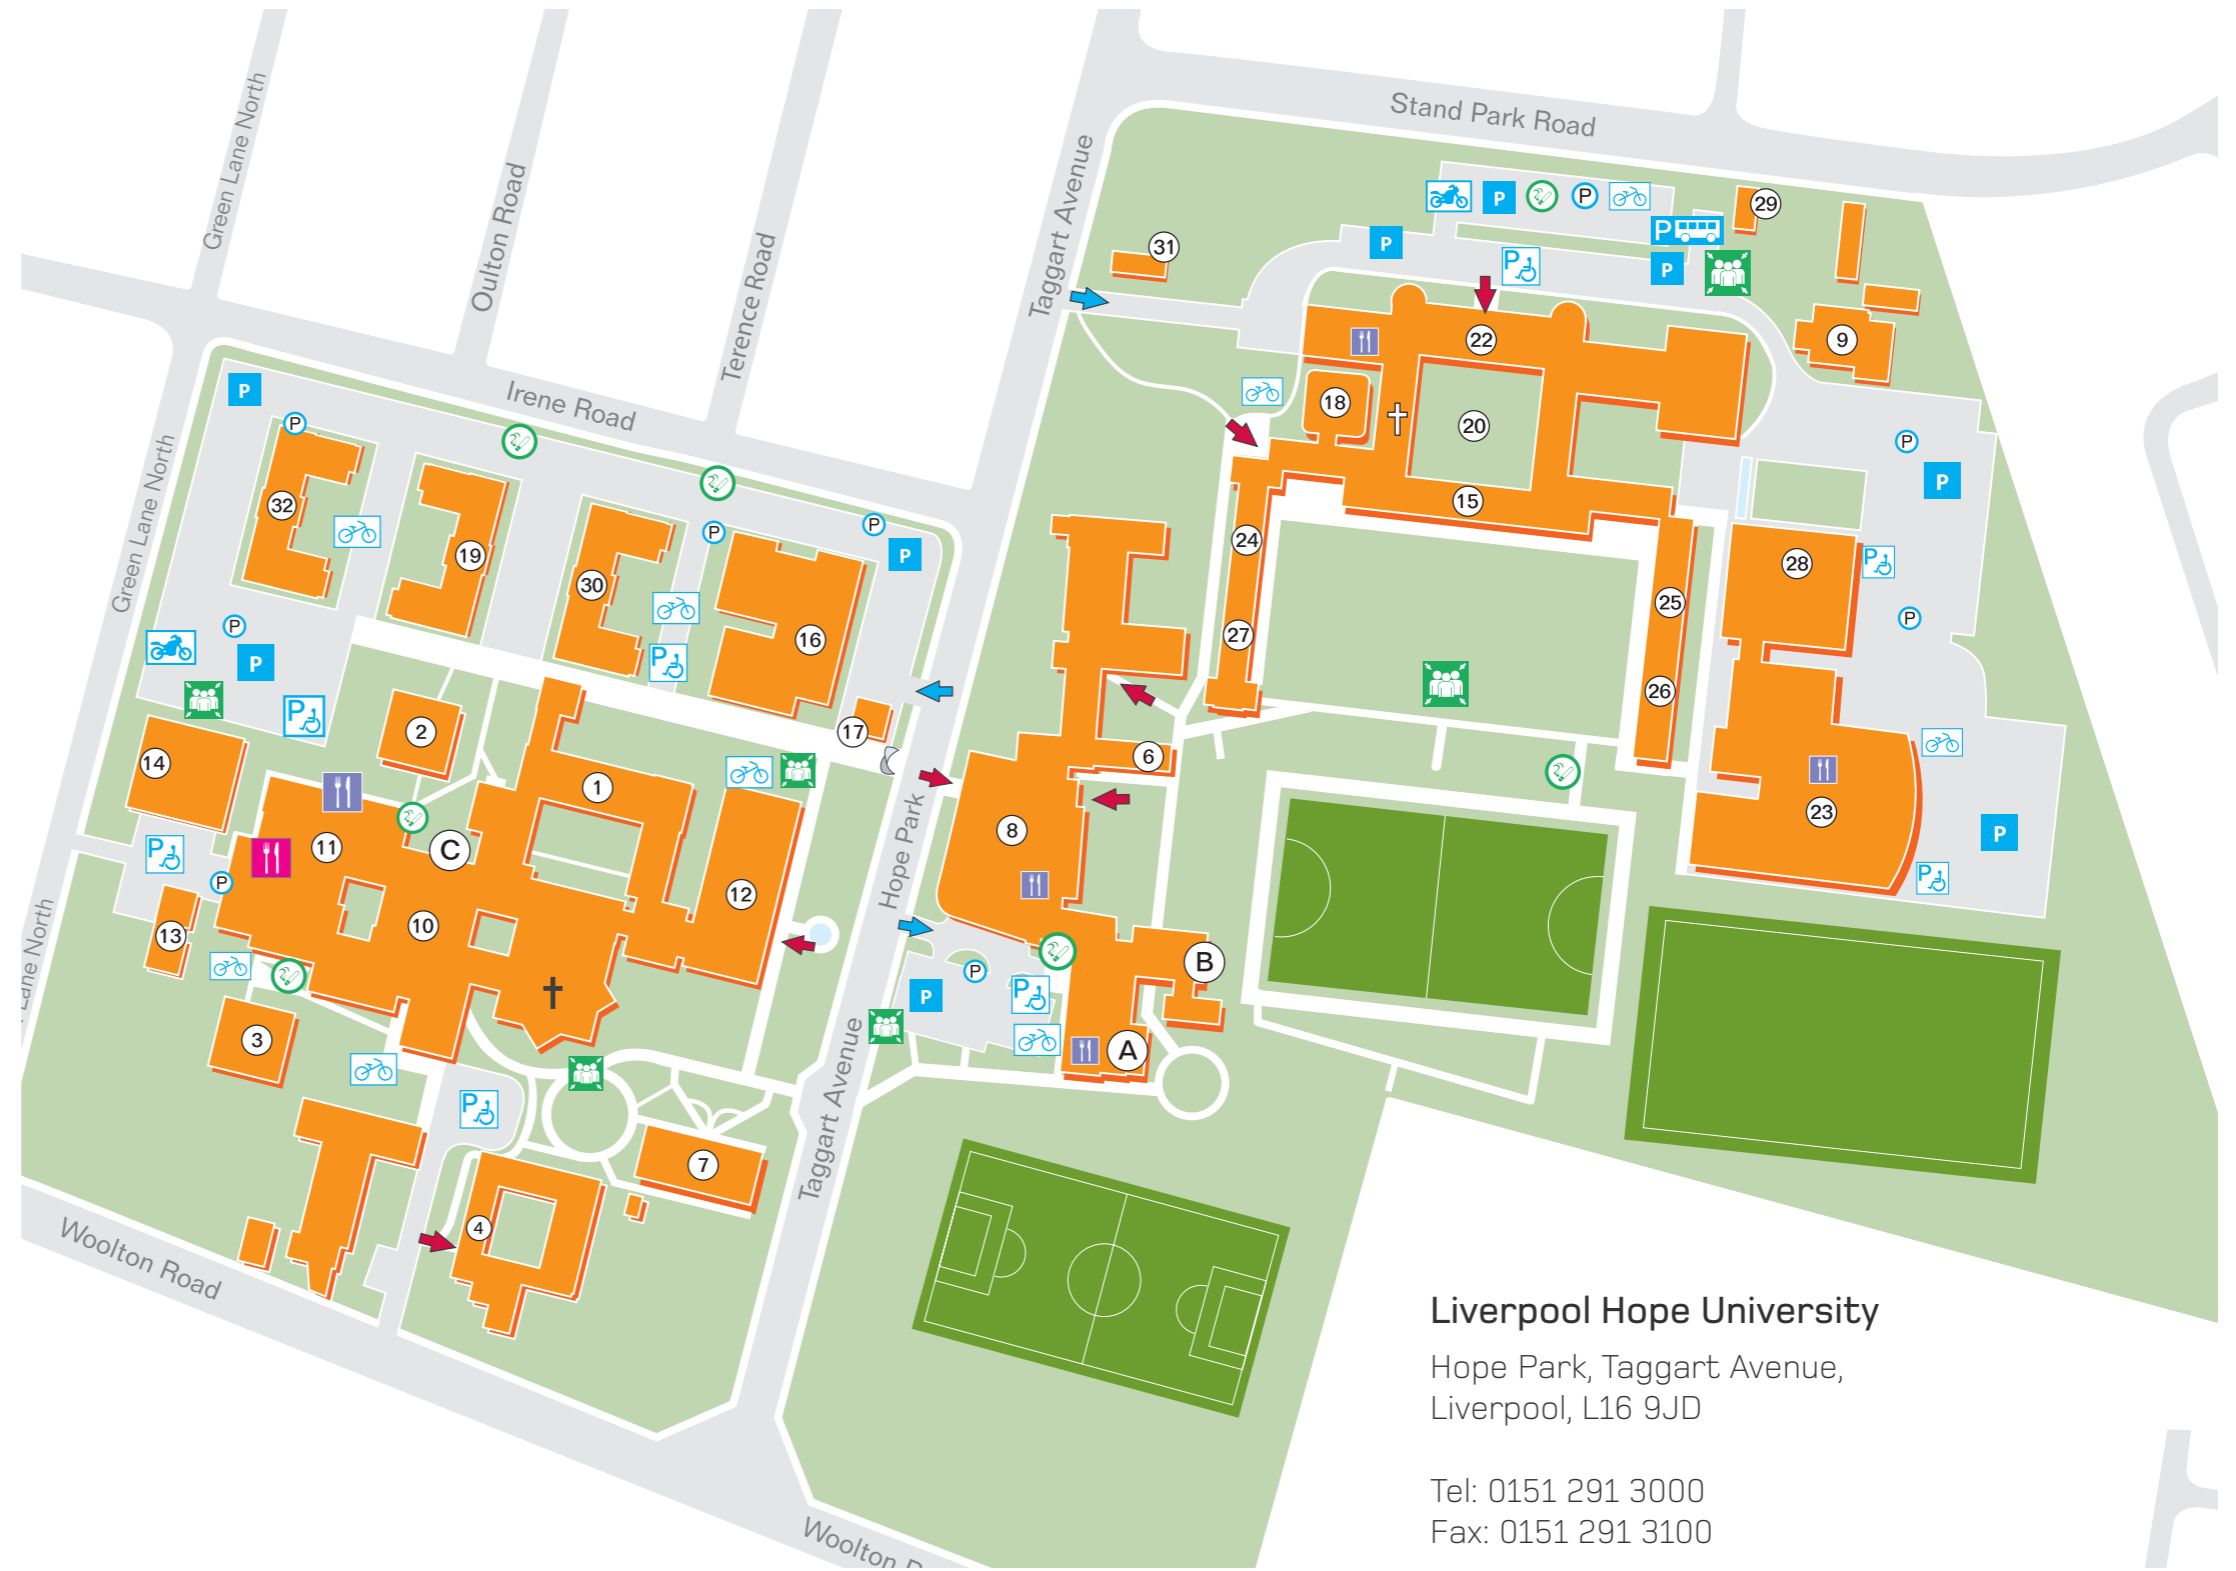

Hope Park Campus

Liverpool Hope University

EDEN Arbour Room	A
EDEN Lounge	A
EDEN Suite	B
Our Place	C
Alexander Jones Building (AJB)	1
Angela Hall	2
Austin Hall	3
Business School (LHBS)	4
Chapel (Hope Park)	†
Chaplaincy	6
Conference Centre	7
EDEN (Education and Enterprise) Building	8
Estates	9
Frances Mary Lescher Building (FML)	10
Fresh Hope Food Court	11
Gateway Building, The	12
Green Lane Annexe (GLA)	13
Green Lane Building (GLB)	14
Hilda Constance Allen Building (HCA)	15
Lecture Theatre Complex (LTC)	16
Main Lodge	17
Markland, The	18
Newman Hall	19
Quad (Sheppard-Worlock Library, The)	20
Senate Room (and Trinity Chapel)	†
Sheppard-Worlock Library, The (SWL)	22
Hope Park Sports	23
St Agnes Hall	24
St Elphin Hall	25
St Etheldreda Hall	26
St Margaret Hall	27
Health Sciences Building	28
Stand Park Lodge	29
Teresa Hall	30
Taggart Lodge	31
Wesley Hall	32

- Building Entrance
- General Parking
- Fresh Hope Catering
- Emergency Assembly Points
- Coach Park
- Parking Pay Point
- Car Park Entrance
- Disabled Parking
- Other Catering Outlets
- Designated Smoking Areas
- Cycle Stand
- Motorcycle Parking