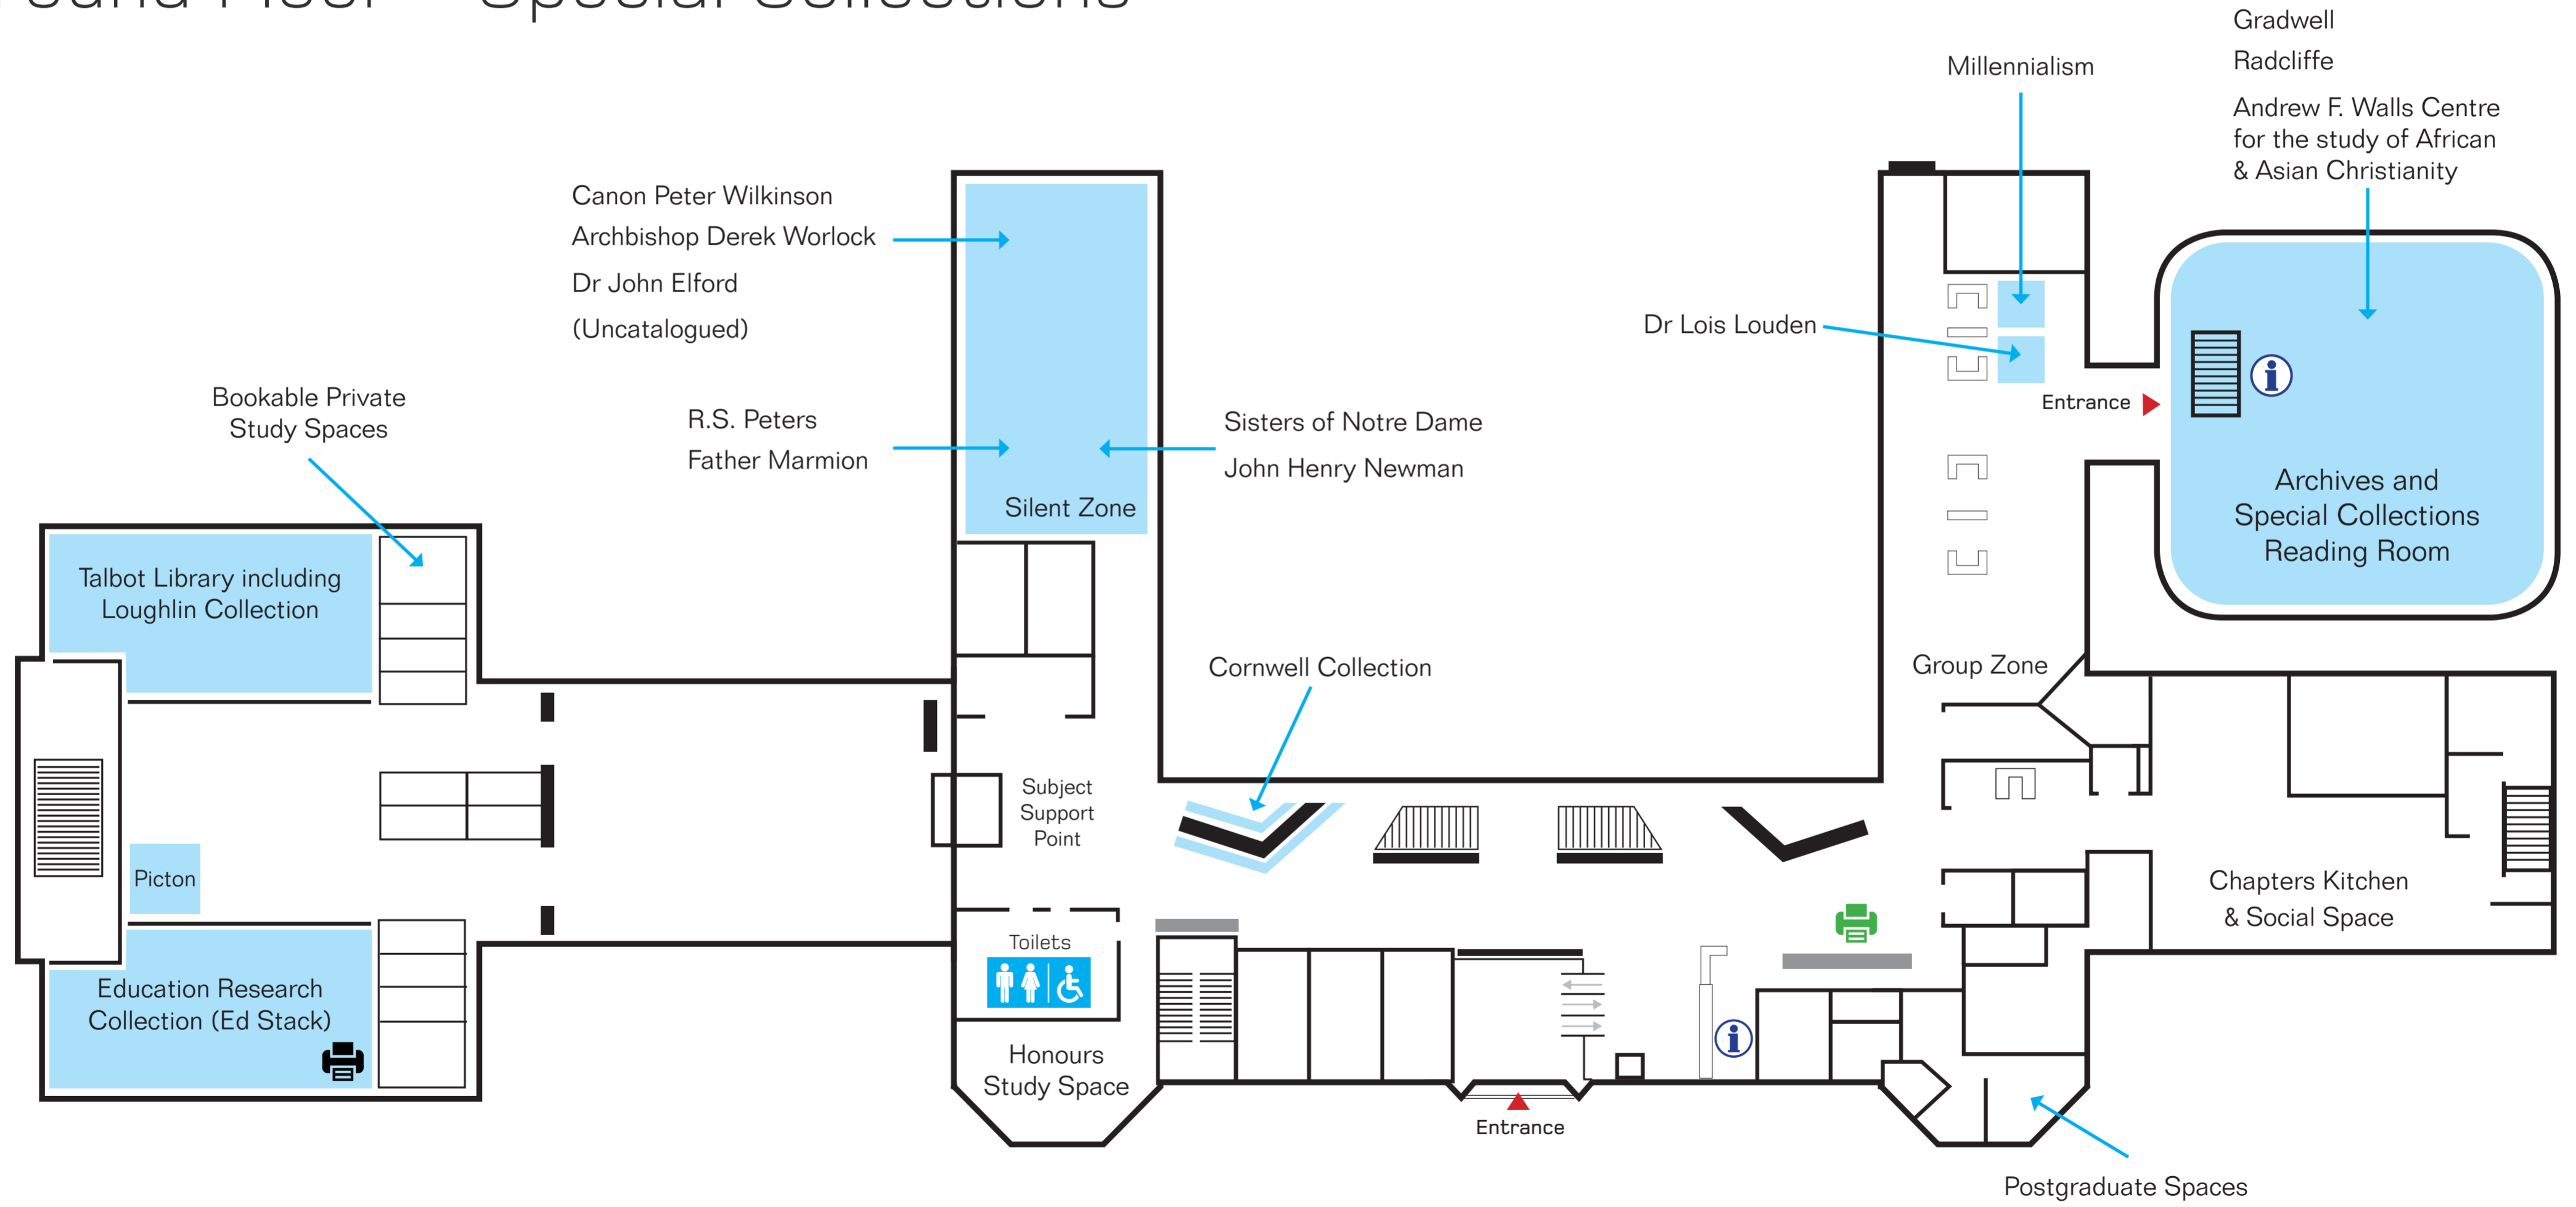

The Sheppard-Worlock Library

Ground Floor - Special Collections

	Special Collections Locations		Library Help Point		Colour Printer Photocopier		Printer
---	-------------------------------	---	--------------------	---	----------------------------	---	---------