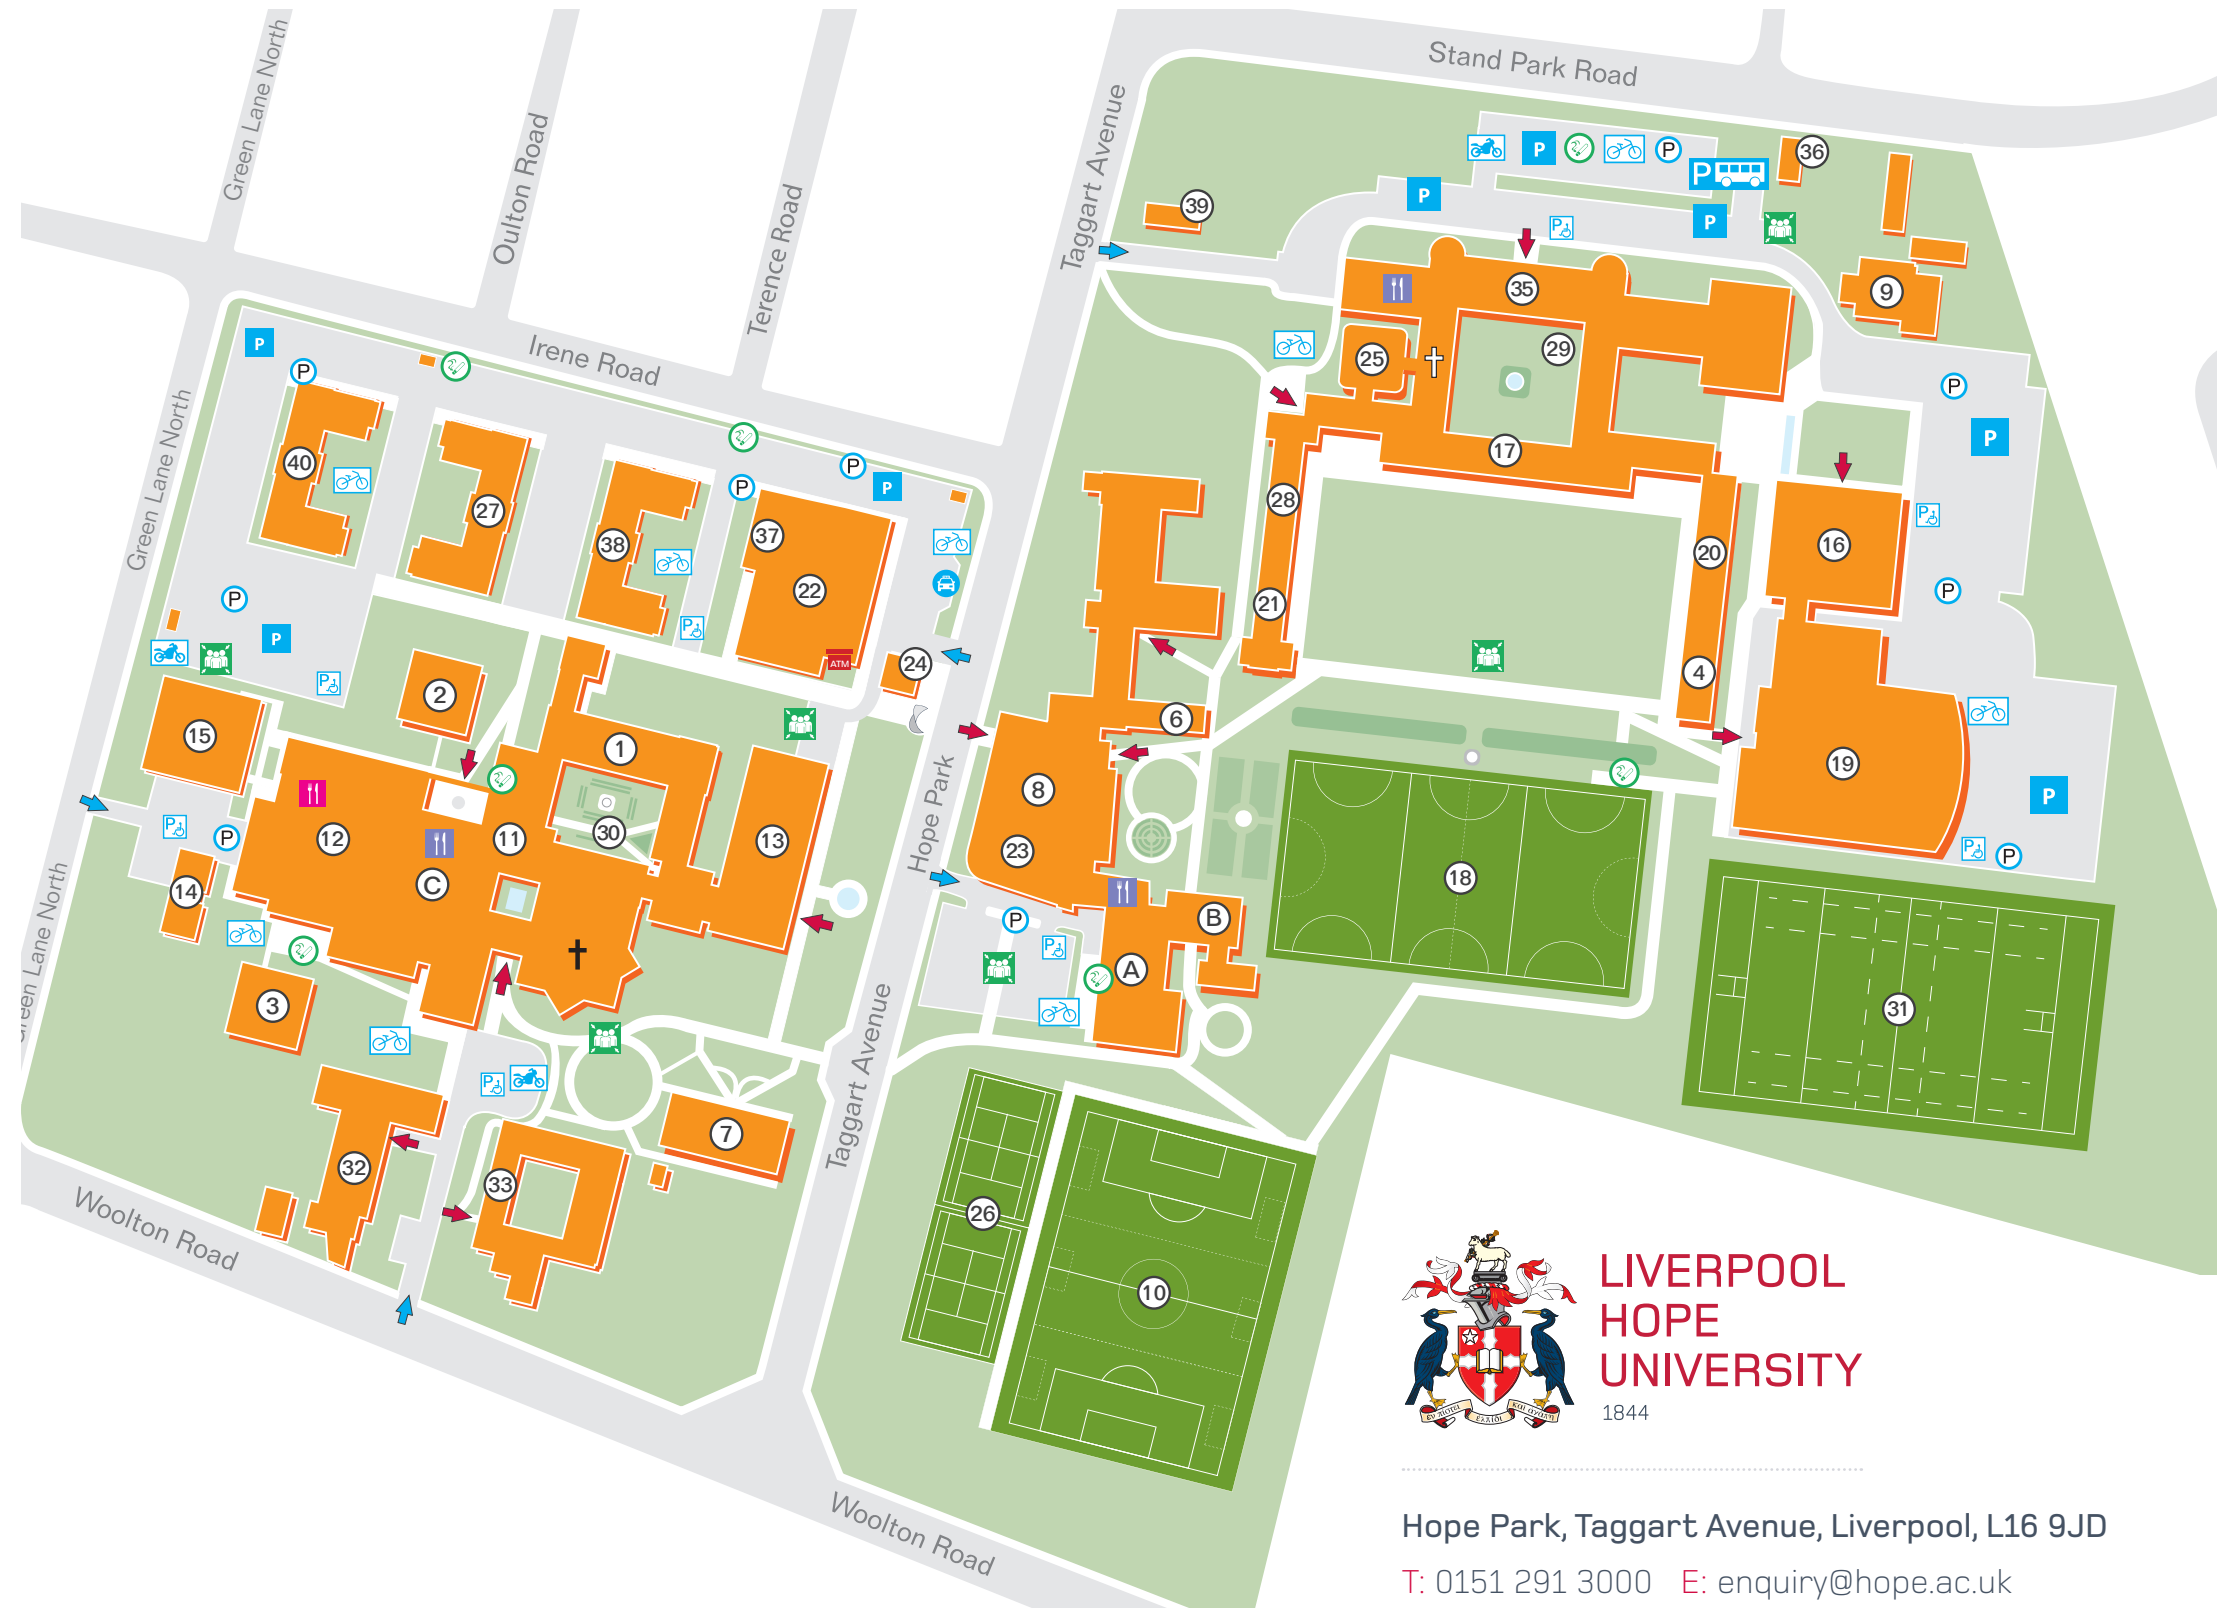

# Hope Park Campus

## Liverpool Hope University

EDEN Arbour Room.....	A
EDEN Lounge.....	A
EDEN Suite.....	B
Our Place.....	C
Alexander Jones Building (AJB).....	1
Angela Hall.....	2
Austin Hall.....	3
Catherine Booth Hall.....	4
Chapel (Hope Park).....	†
Chaplaincy.....	6
Conference Centre.....	7
EDEN (Education and Enterprise) Building.....	8
Estates.....	9
Football Pitch (3G).....	10
Frances Mary Lescher Building (FML).....	11
Fresh Hope Food Court.....	12
Gateway Building.....	13
Green Lane Annexe (GLA).....	14
Green Lane Building (GLB).....	15
Health Sciences Building.....	16
Hilda Constance Allen Building (HCA).....	17
Hockey Pitch.....	18
Hope Park Sports.....	19
Josephine Bhakita Hall.....	20
Kitty Wilkinson Hall.....	21
Lecture Theatre Complex (LTC).....	22
Liverpool Hope Business School (LHBS).....	23
Main Lodge.....	24
Markland.....	25
Netball and Tennis Courts.....	26
Newman Hall.....	27
Oscar Romero Hall.....	28
Quad (Sheppard-Worlock Library).....	29
Rose Garden.....	30
Rugby Pitch.....	31
Social Sciences 1.....	32
Social Sciences 2.....	33
Senate Room (and Trinity Chapel).....	†
Sheppard-Worlock Library (SWL).....	34
Stand Park Lodge.....	35
Students' Union.....	37
Teresa Hall.....	38
Taggart Lodge.....	39
Wesley Hall.....	40

Hope Park, Taggart Avenue, Liverpool, L16 9JD  
 T: 0151 291 3000 E: enquiry@hope.ac.uk

- ➔ Building Entrance
- P General Parking
- 🍴 Fresh Hope Catering
- 🚒 Emergency Assembly Points
- 🚐 Coach Park
- P Parking Pay Point
- ATM Cash Machine
- ➔ Car Park Entrance
- ♿ Disabled Parking
- 🍴 Other Catering Outlets
- 🚭 Designated Smoking Areas
- 🚲 Cycle Stand
- 🏍 Motorcycle Parking
- 🚗 Taxi Pick-up Point