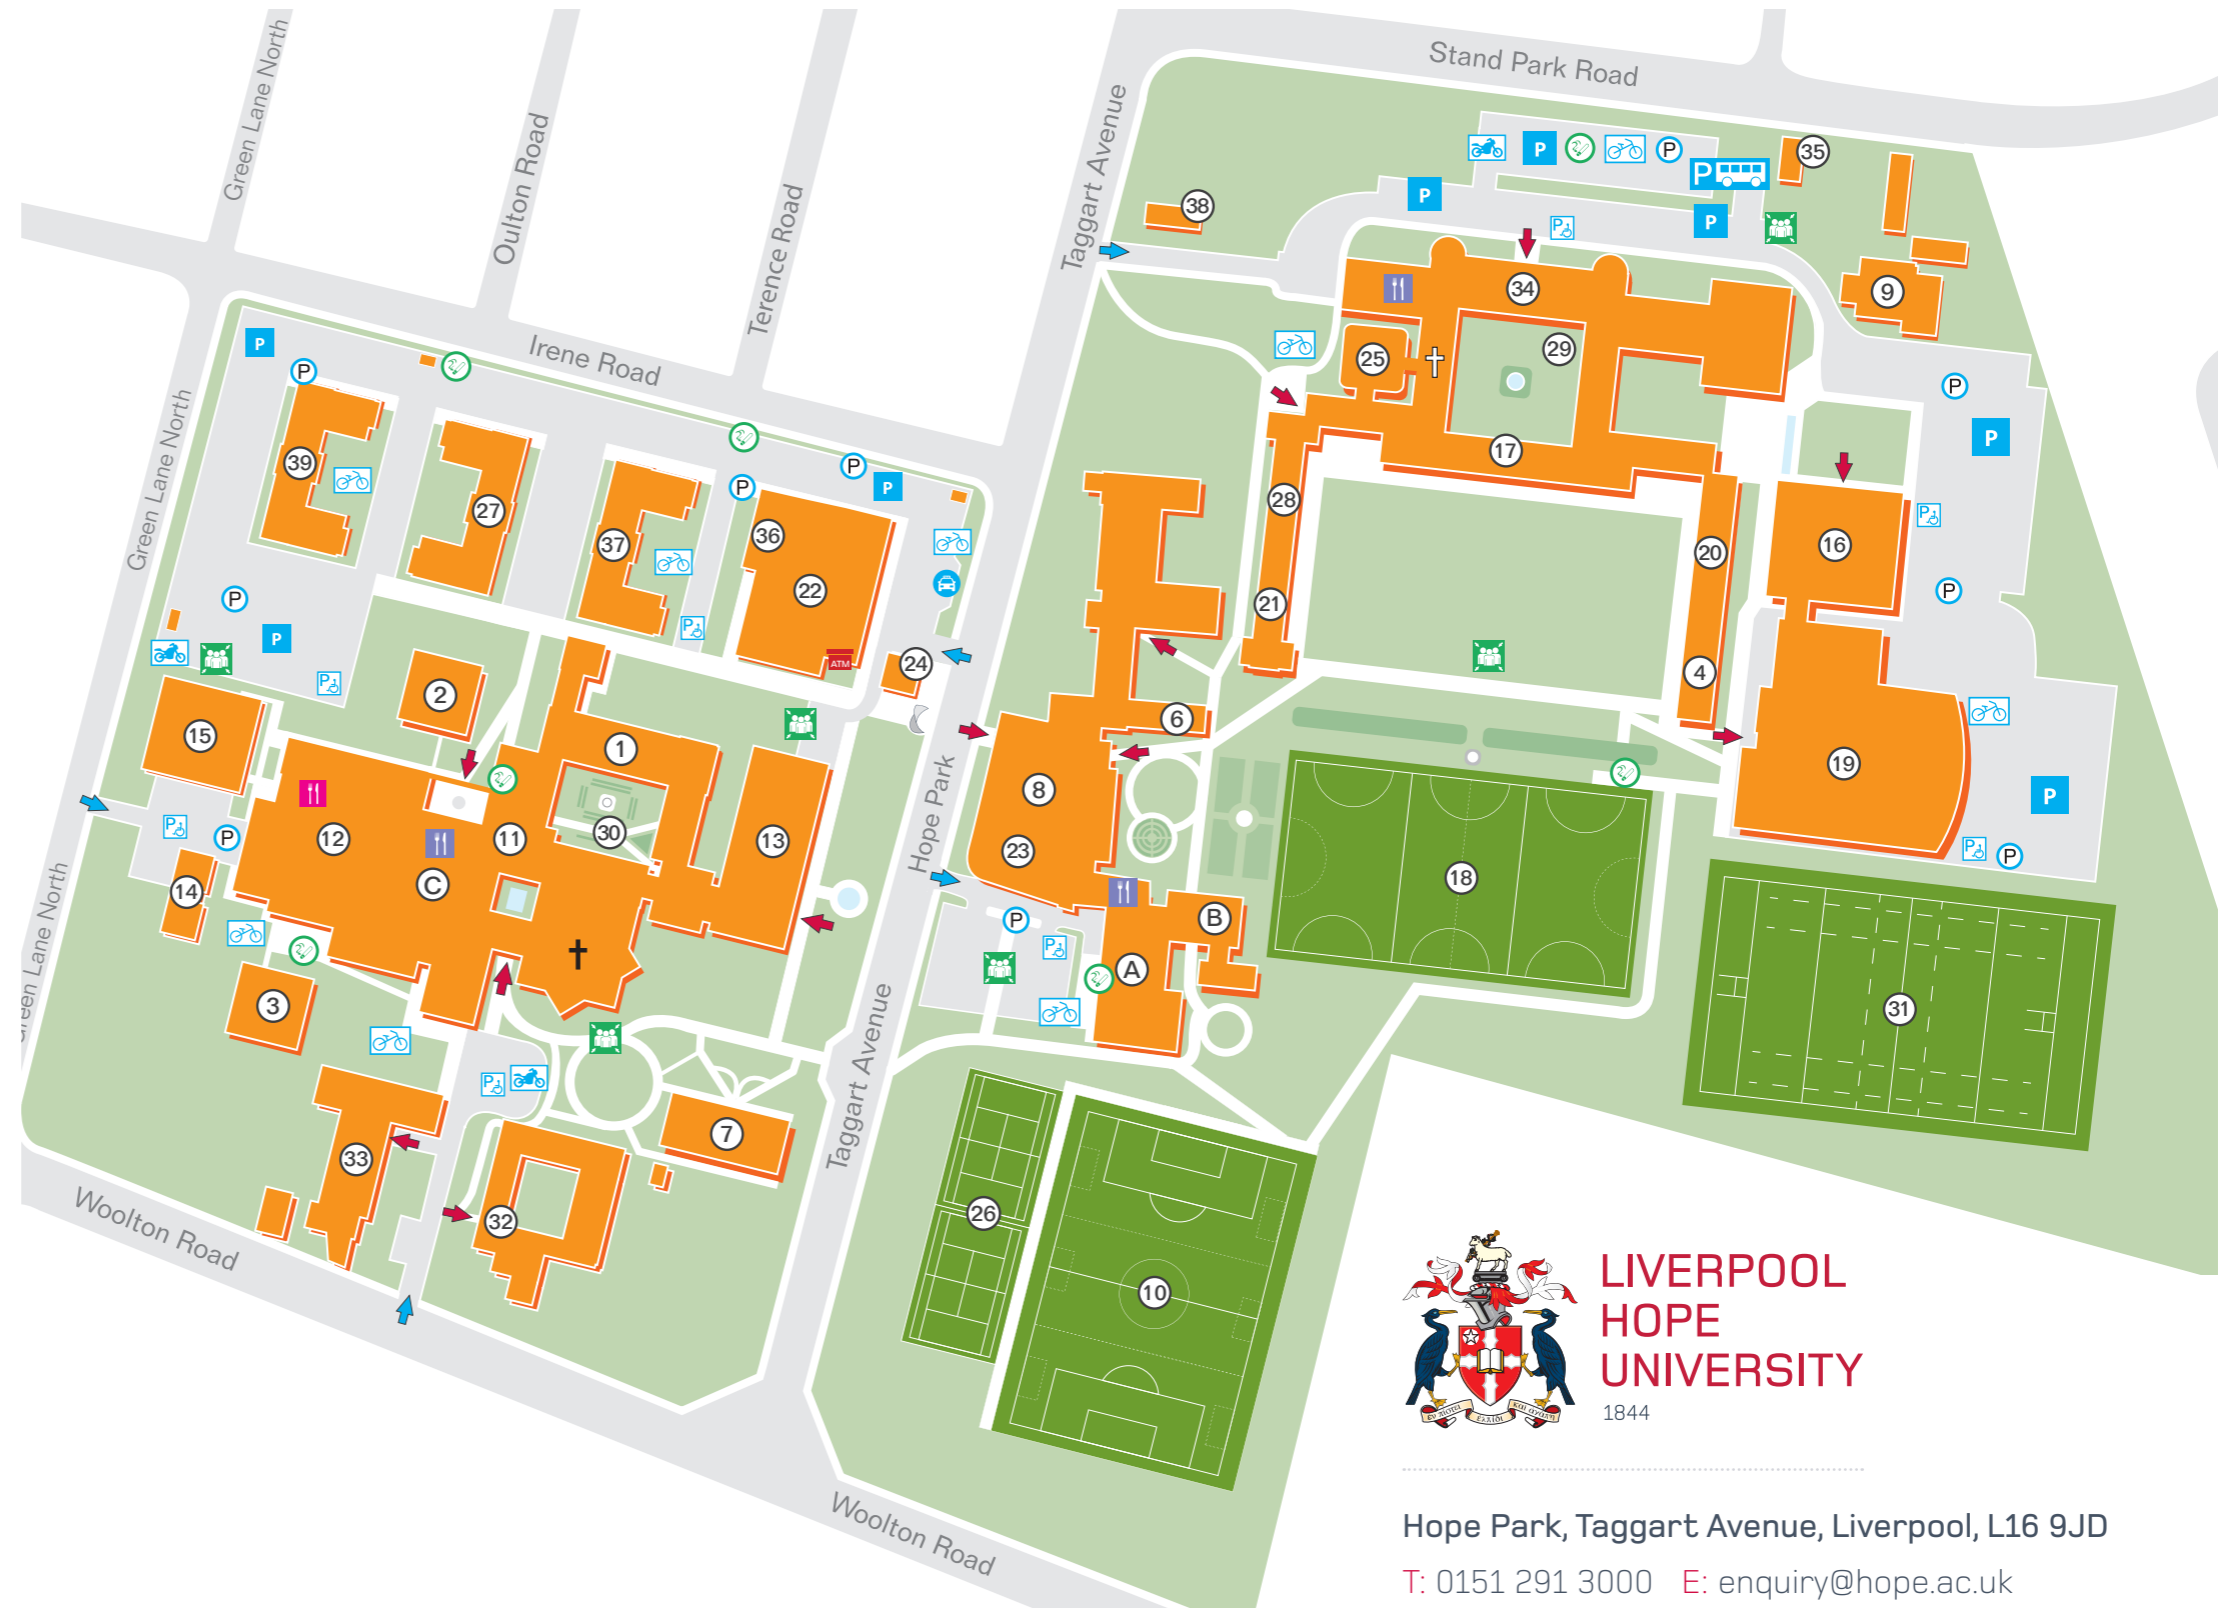

Hope Park Campus

Liverpool Hope University

EDEN Arbour Room.....	A
EDEN Lounge.....	A
EDEN Suite.....	B
Our Place.....	C
Alexander Jones Building (AJB).....	1
Angela Hall.....	2
Austin Hall.....	3
Catherine Booth Hall.....	4
Chapel (Hope Park).....	†
Chaplaincy.....	6
Conference Centre.....	7
EDEN (Education and Enterprise) Building.....	8
Estates.....	9
Football Pitch (3G).....	10
Frances Mary Lescher Building (FML).....	11
Fresh Hope Food Court.....	12
Gateway Building.....	13
Green Lane Annexe (GLA).....	14
Green Lane Building (GLB).....	15
Health Sciences Building.....	16
Hilda Constance Allen Building (HCA).....	17
Hockey Pitch.....	18
Hope Park Sports.....	19
Josephine Bhakita Hall.....	20
Kitty Wilkinson Hall.....	21
Lecture Theatre Complex (LTC).....	22
Liverpool Hope Business School (LHBS).....	23
Main Lodge.....	24
Markland.....	25
Netball and Tennis Courts.....	26
Newman Hall.....	27
Oscar Romero Hall.....	28
Quad (Sheppard-Worlock Library).....	29
Rose Garden.....	30
Rugby Pitch.....	31
Social Sciences A.....	32
Social Sciences B.....	33
Senate Room (and Trinity Chapel).....	†
Sheppard-Worlock Library (SWL).....	34
Stand Park Lodge.....	35
Students' Union.....	36
Teresa Hall.....	37
Taggart Lodge.....	38
Wesley Hall.....	39

Hope Park, Taggart Avenue, Liverpool, L16 9JD
 T: 0151 291 3000 E: enquiry@hope.ac.uk

- Building Entrance
- General Parking
- Fresh Hope Catering
- Emergency Assembly Points
- Coach Park
- Parking Pay Point
- Cash Machine
- Car Park Entrance
- Disabled Parking
- Other Catering Outlets
- Designated Smoking Areas
- Cycle Stand
- Motorcycle Parking
- Taxi Pick-up Point