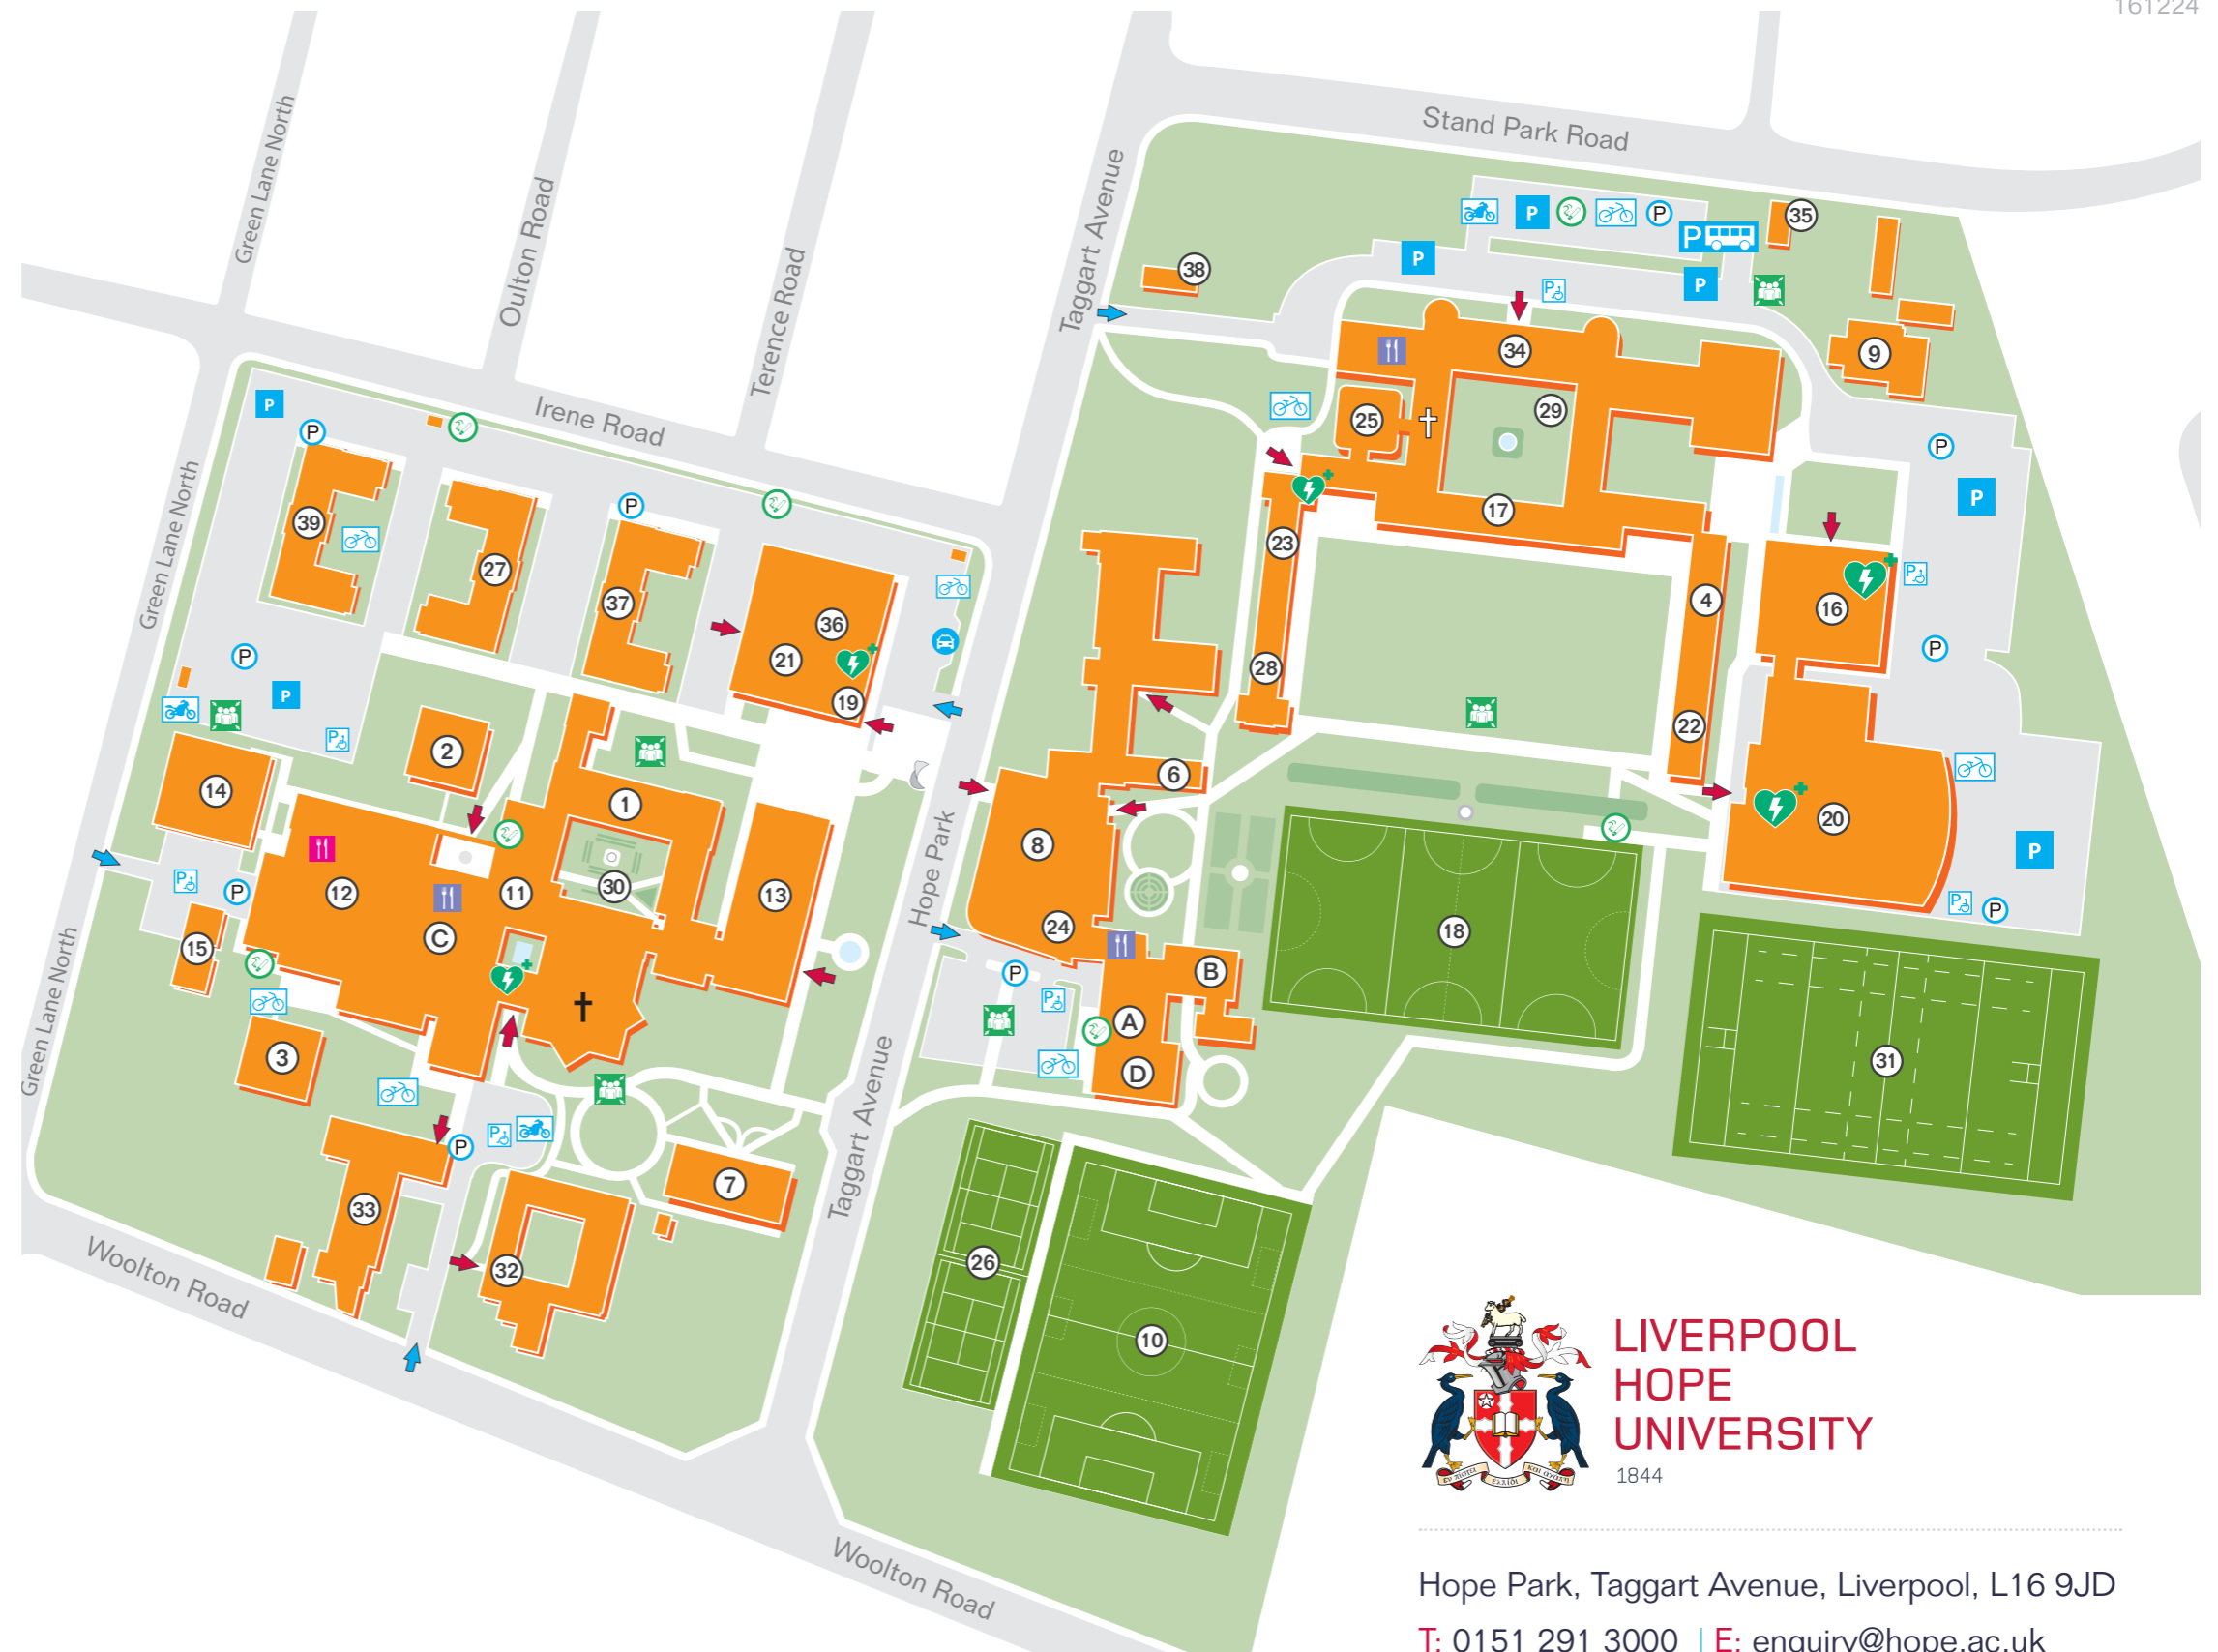

Hope Park Campus

Liverpool Hope University

EDEN Conference and Event Suite	A
EDEN Lounge	A
EDEN Suite	B
Our Place	C
Rosemary Guest Dining Room	D
Alexander Jones Building (AJB)	1
Angela Hall	2
Austin Hall	3
Catherine Booth Hall	4
Chapel (Hope Park)	†
Chaplaincy	6
Conference Centre	7
EDEN (Education and Enterprise) Building	8
Estates	9
Football Pitch (3G)	10
Frances Mary Lescher Building (FML)	11
Fresh Hope Food Court	12
Gateway Building	13
Geography & Environmental Sciences (GES)	14
Green Lane Annexe (GLA)	15
Health Sciences Building	16
Hilda Constance Allen Building (HCA)	17
Hockey Pitch	18
Hope Park Lodge	19
Hope Park Sports	20
i3 Building	21
Josephine Bhakita Hall	22
Kitty Wilkinson Hall	23
Liverpool Hope Business School (LHBS)	24
Markland	25
Netball and Tennis Courts	26
Newman Hall	27
Oscar Romero Hall	28
Quad (Sheppard-Worlock Library)	29
Rose Garden	30
Rugby Pitch	31
Social Sciences A	32
Social Sciences B	33
Senate Room (and Trinity Chapel)	†
Sheppard-Worlock Library (SWL)	34
Stand Park Lodge	35
Students' Union	36
Teresa Hall	37
Taggart Lodge	38
Wesley Hall	39

Hope Park, Taggart Avenue, Liverpool, L16 9JD
 T: 0151 291 3000 | E: enquiry@hope.ac.uk

- Building Entrance
- General Parking
- Fresh Hope Catering
- Emergency Assembly Points
- Coach Park
- Parking Pay Point
- Defib Locations
- Car Park Entrance
- Disabled Parking
- Other Catering Outlets
- Designated Smoking/Vaping Areas
- Cycle Stand
- Motorcycle Parking
- Taxi Pick-up Point