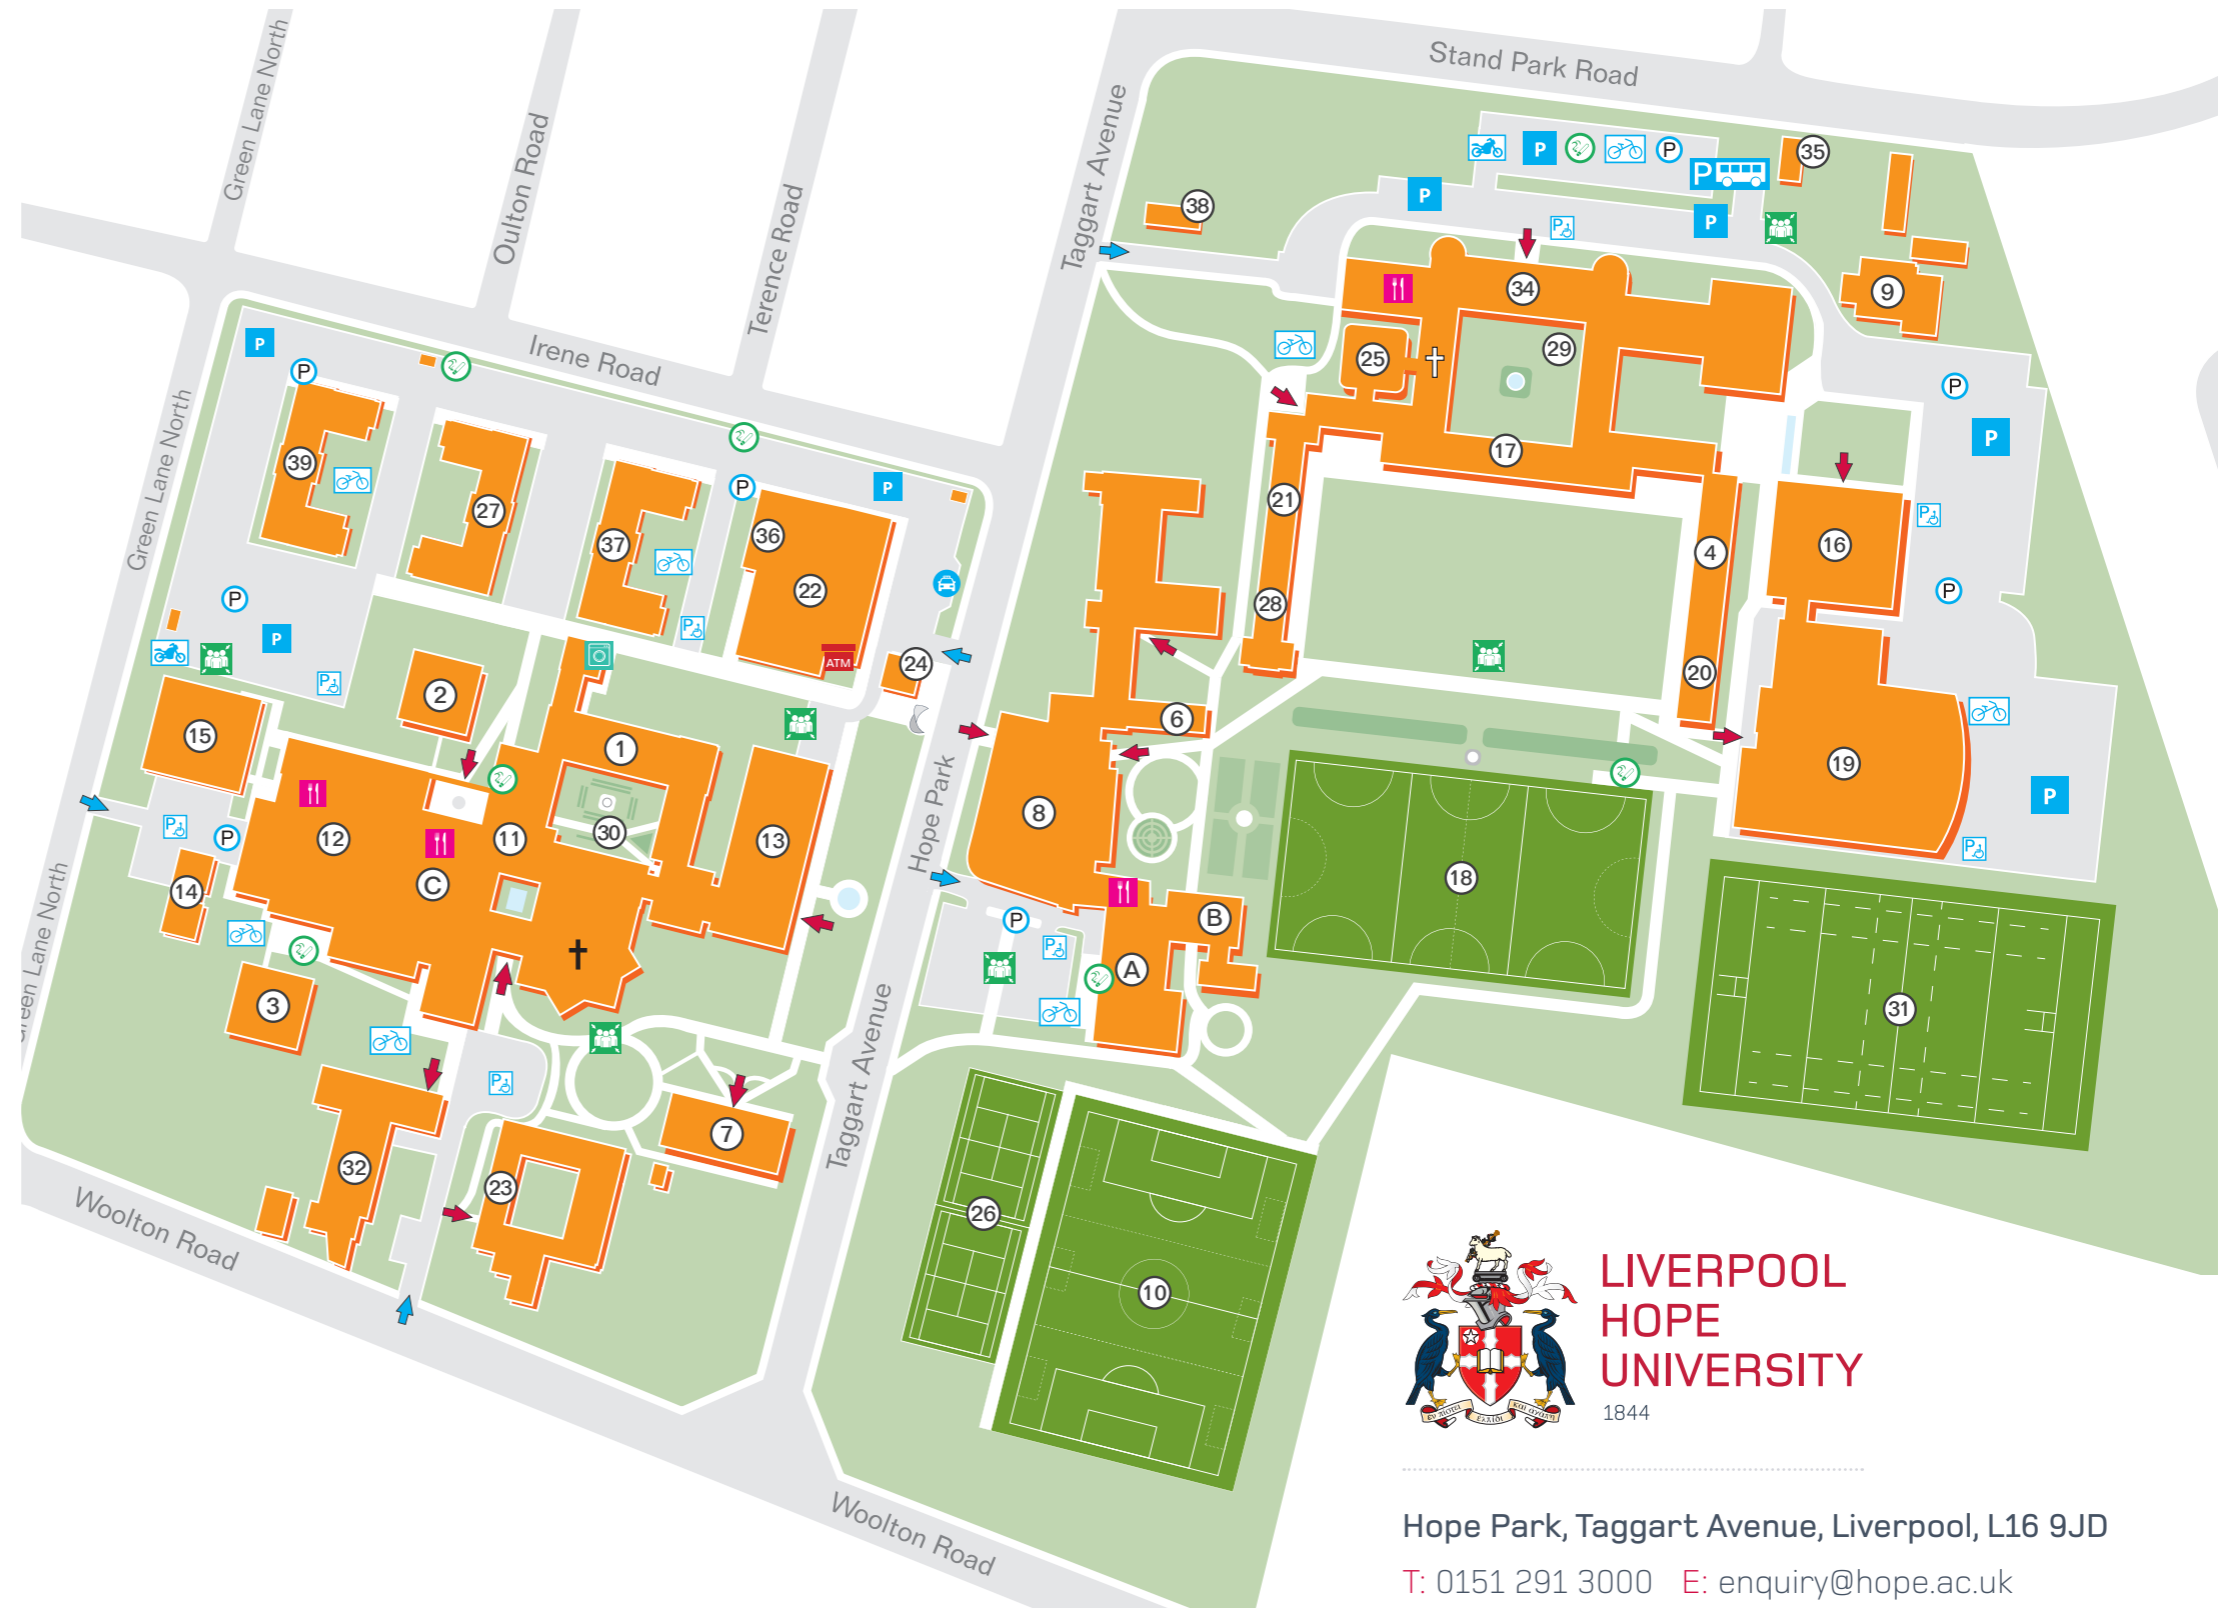

# Hope Park Campus

## Liverpool Hope University

EDEN Arbour Room.....	A
EDEN Lounge.....	A
EDEN Suite.....	B
Our Place.....	C
Alexander Jones Building (AJB).....	1
Angela Hall.....	2
Austin Hall.....	3
Catherine Booth Hall.....	4
Chapel (Hope Park).....	†
Chaplaincy.....	6
Conference Centre.....	7
EDEN (Education and Enterprise) Building.....	8
Estates.....	9
Football Pitch (3G).....	10
Frances Mary Lescher Building (FML).....	11
Fresh Hope Food Court.....	12
Gateway Building.....	13
Green Lane Annexe (GLA).....	14
Green Lane Building (GLB).....	15
Health Sciences Building.....	16
Hilda Constance Allen Building (HCA).....	17
Hockey Pitch.....	18
Hope Park Sports.....	19
Josephine Bakhita Hall.....	20
Kitty Wilkinson Hall.....	21
Lecture Theatre Complex (LTC).....	22
Liverpool Hope Business School (LHBS).....	23
Main Lodge.....	24
Markland.....	25
Netball and Tennis Courts.....	26
Newman Hall.....	27
Oscar Romero Hall.....	28
Quad (Sheppard-Worlock Library).....	29
Rose Garden.....	30
Rugby Pitch.....	31
School of Social Sciences.....	32
Senate Room (and Trinity Chapel).....	†
Sheppard-Worlock Library (SWL).....	34
Stand Park Lodge.....	35
Students' Union.....	36
Teresa Hall.....	37
Taggart Lodge.....	38
Wesley Hall.....	39

Hope Park, Taggart Avenue, Liverpool, L16 9JD  
 T: 0151 291 3000 E: enquiry@hope.ac.uk

Building Entrance	General Parking	Catering Outlets	Emergency Assembly Points	Coach Park	Parking Pay Point	Cash Machine
Car Park Entrance	Disabled Parking	Laundrette	Designated Smoking Areas	Cycle Stand	Motorcycle Parking	Taxi Pick-up Point