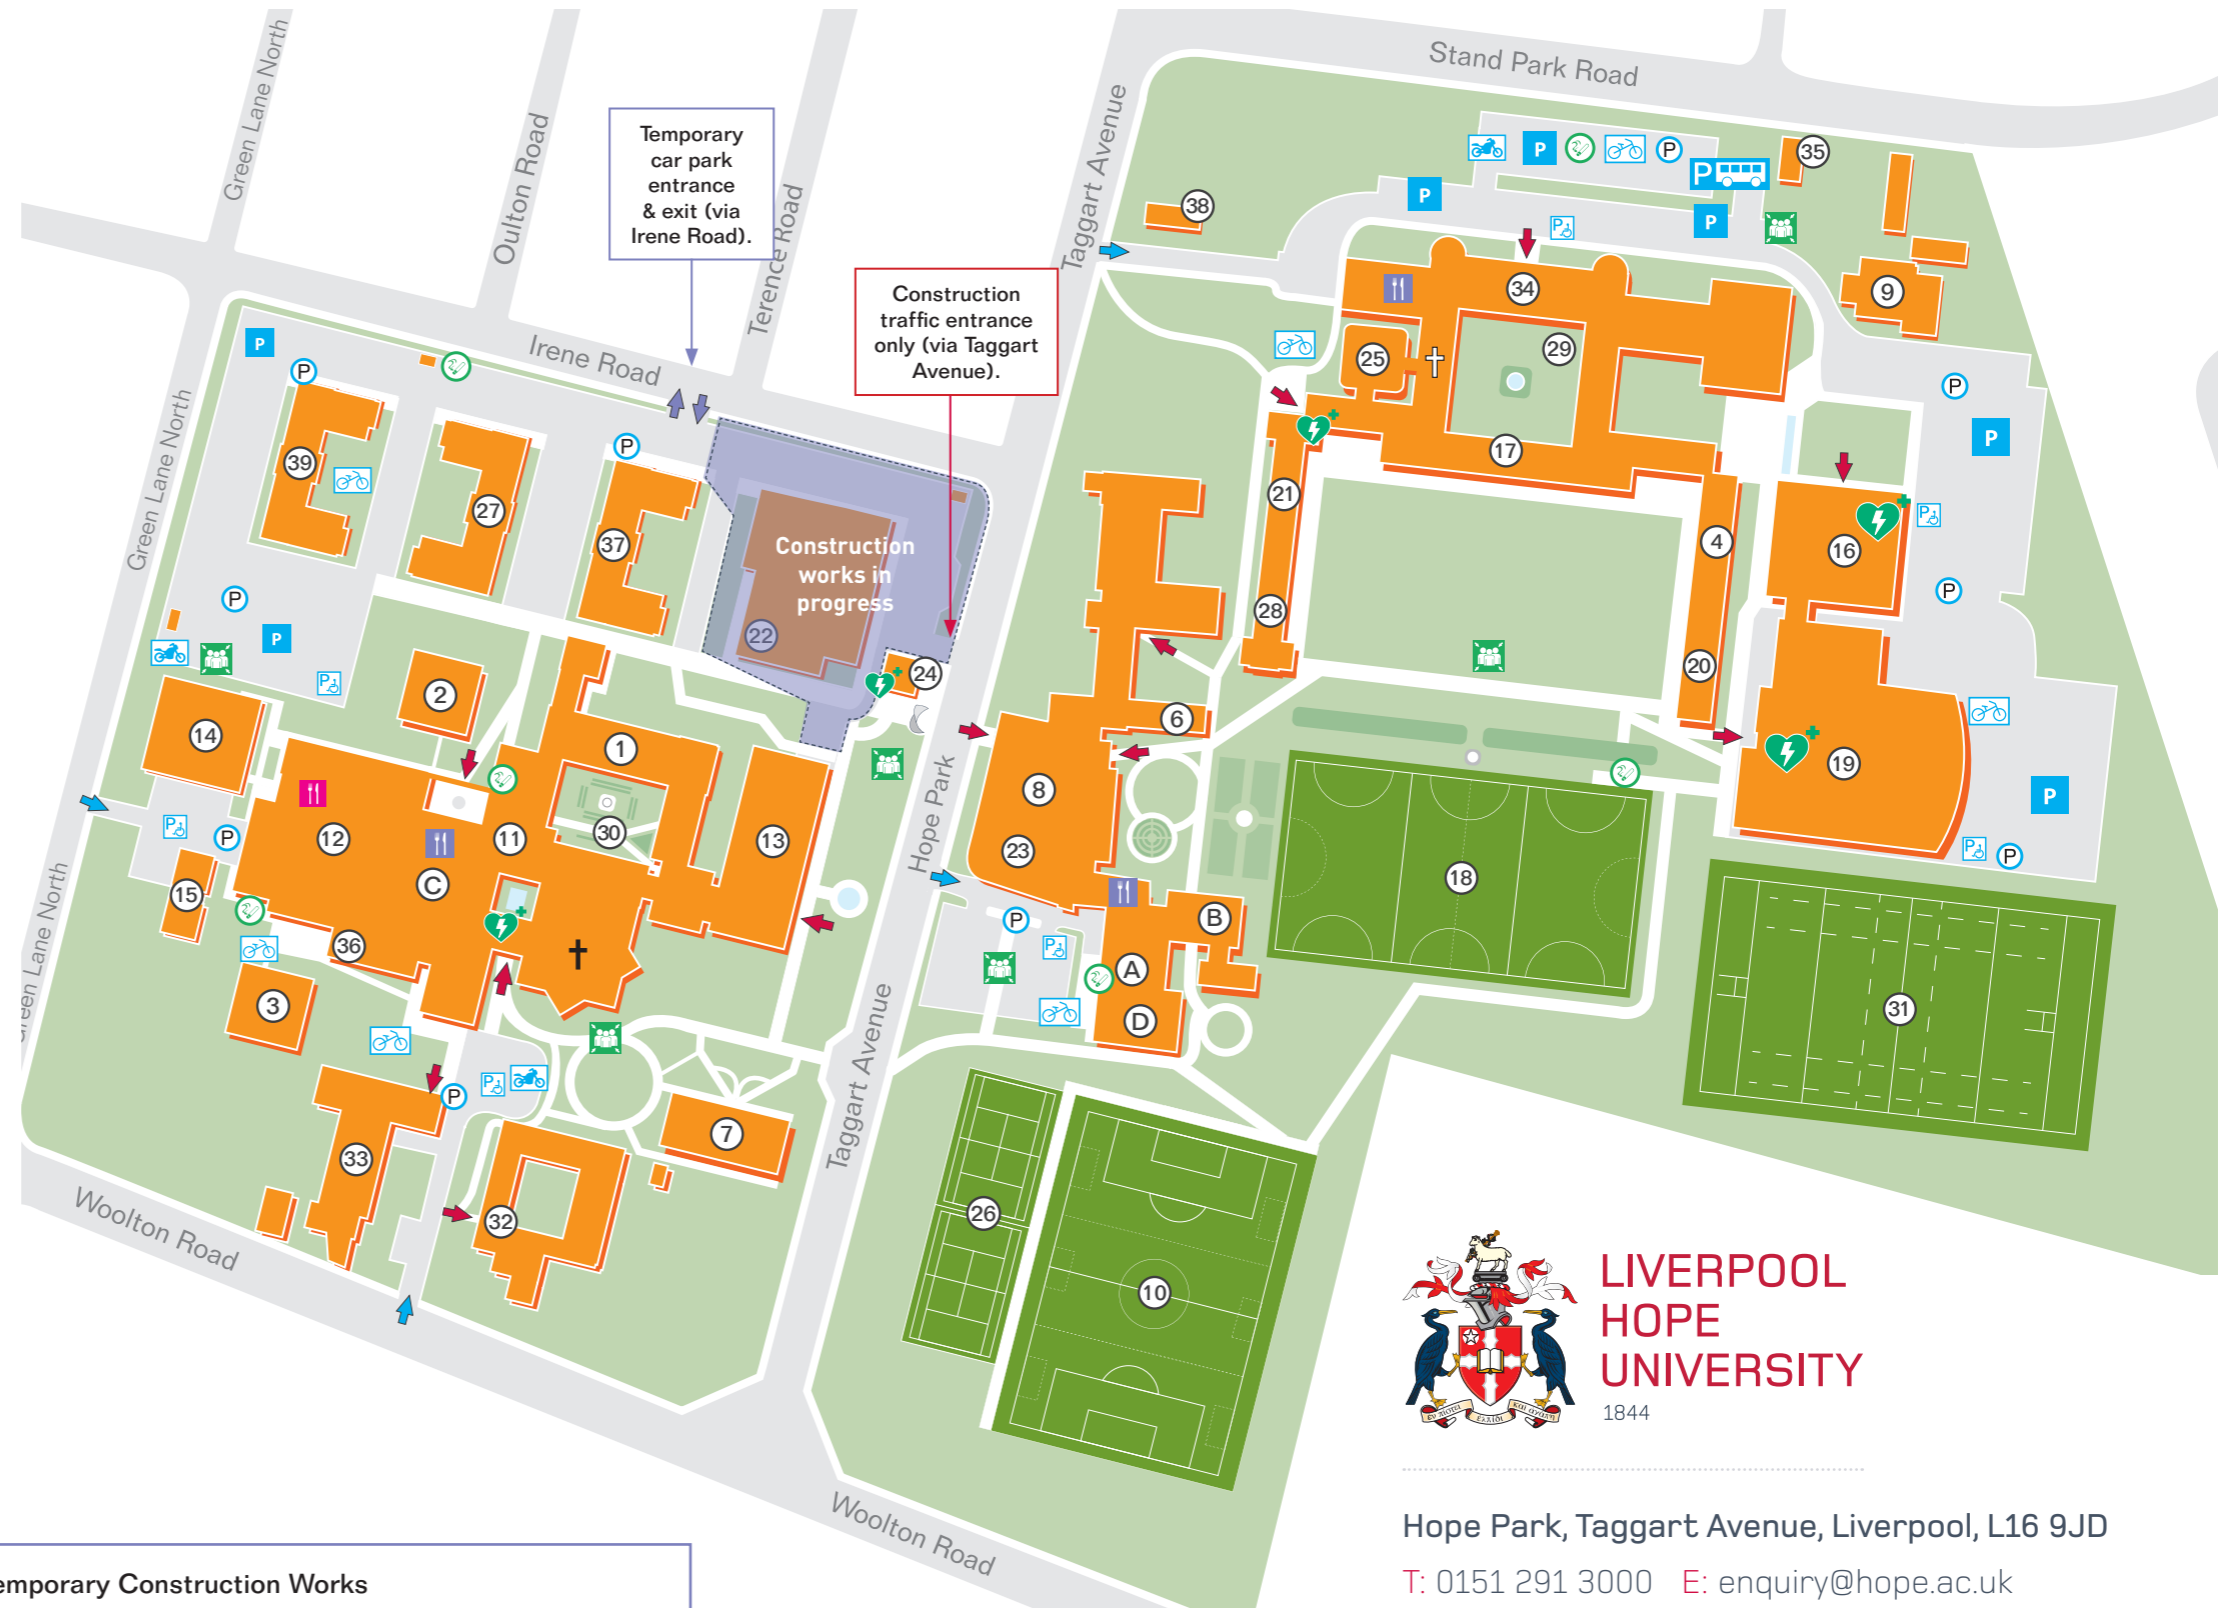

Hope Park Campus

Liverpool Hope University

EDEN Conference and Event Suite	A
EDEN Lounge	A
EDEN Suite	B
Our Place	C
Rosemary Guest Dining Room	D
Alexander Jones Building (AJB)	1
Angela Hall	2
Austin Hall	3
Catherine Booth Hall	4
Chapel (Hope Park)	†
Chaplaincy	6
Conference Centre	7
EDEN (Education and Enterprise) Building	8
Estates	9
Football Pitch (3G)	10
Frances Mary Lescher Building (FML)	11
Fresh Hope Food Court	12
Gateway Building	13
Geography & Environmental Sciences (GES)	14
Green Lane Annexe (GLA)	15
Health Sciences Building	16
Hilda Constance Allen Building (HCA)	17
Hockey Pitch	18
Hope Park Sports	19
Josephine Bhakita Hall	20
Kitty Wilkinson Hall	21
Lecture Theatre Complex (LTC)	22
Liverpool Hope Business School (LHBS)	23
Main Lodge	24
Markland	25
Netball and Tennis Courts	26
Newman Hall	27
Oscar Romero Hall	28
Quad (Sheppard-Worlock Library)	29
Rose Garden	30
Rugby Pitch	31
Social Sciences A	32
Social Sciences B	33
Senate Room (and Trinity Chapel)	†
Sheppard-Worlock Library (SWL)	34
Stand Park Lodge	35
Students' Union	36
Teresa Hall	37
Taggart Lodge	38
Wesley Hall	39

Temporary Construction Works

- IQ Building development site
- Temporary car park entrance & exit via Irene Road

Building Entrance	General Parking	Fresh Hope Catering	Emergency Assembly Points	Coach Park	Parking Pay Point	Defib Locations
Car Park Entrance	Disabled Parking	Other Catering Outlets	Designated Smoking Areas	Cycle Stand	Motorcycle Parking	