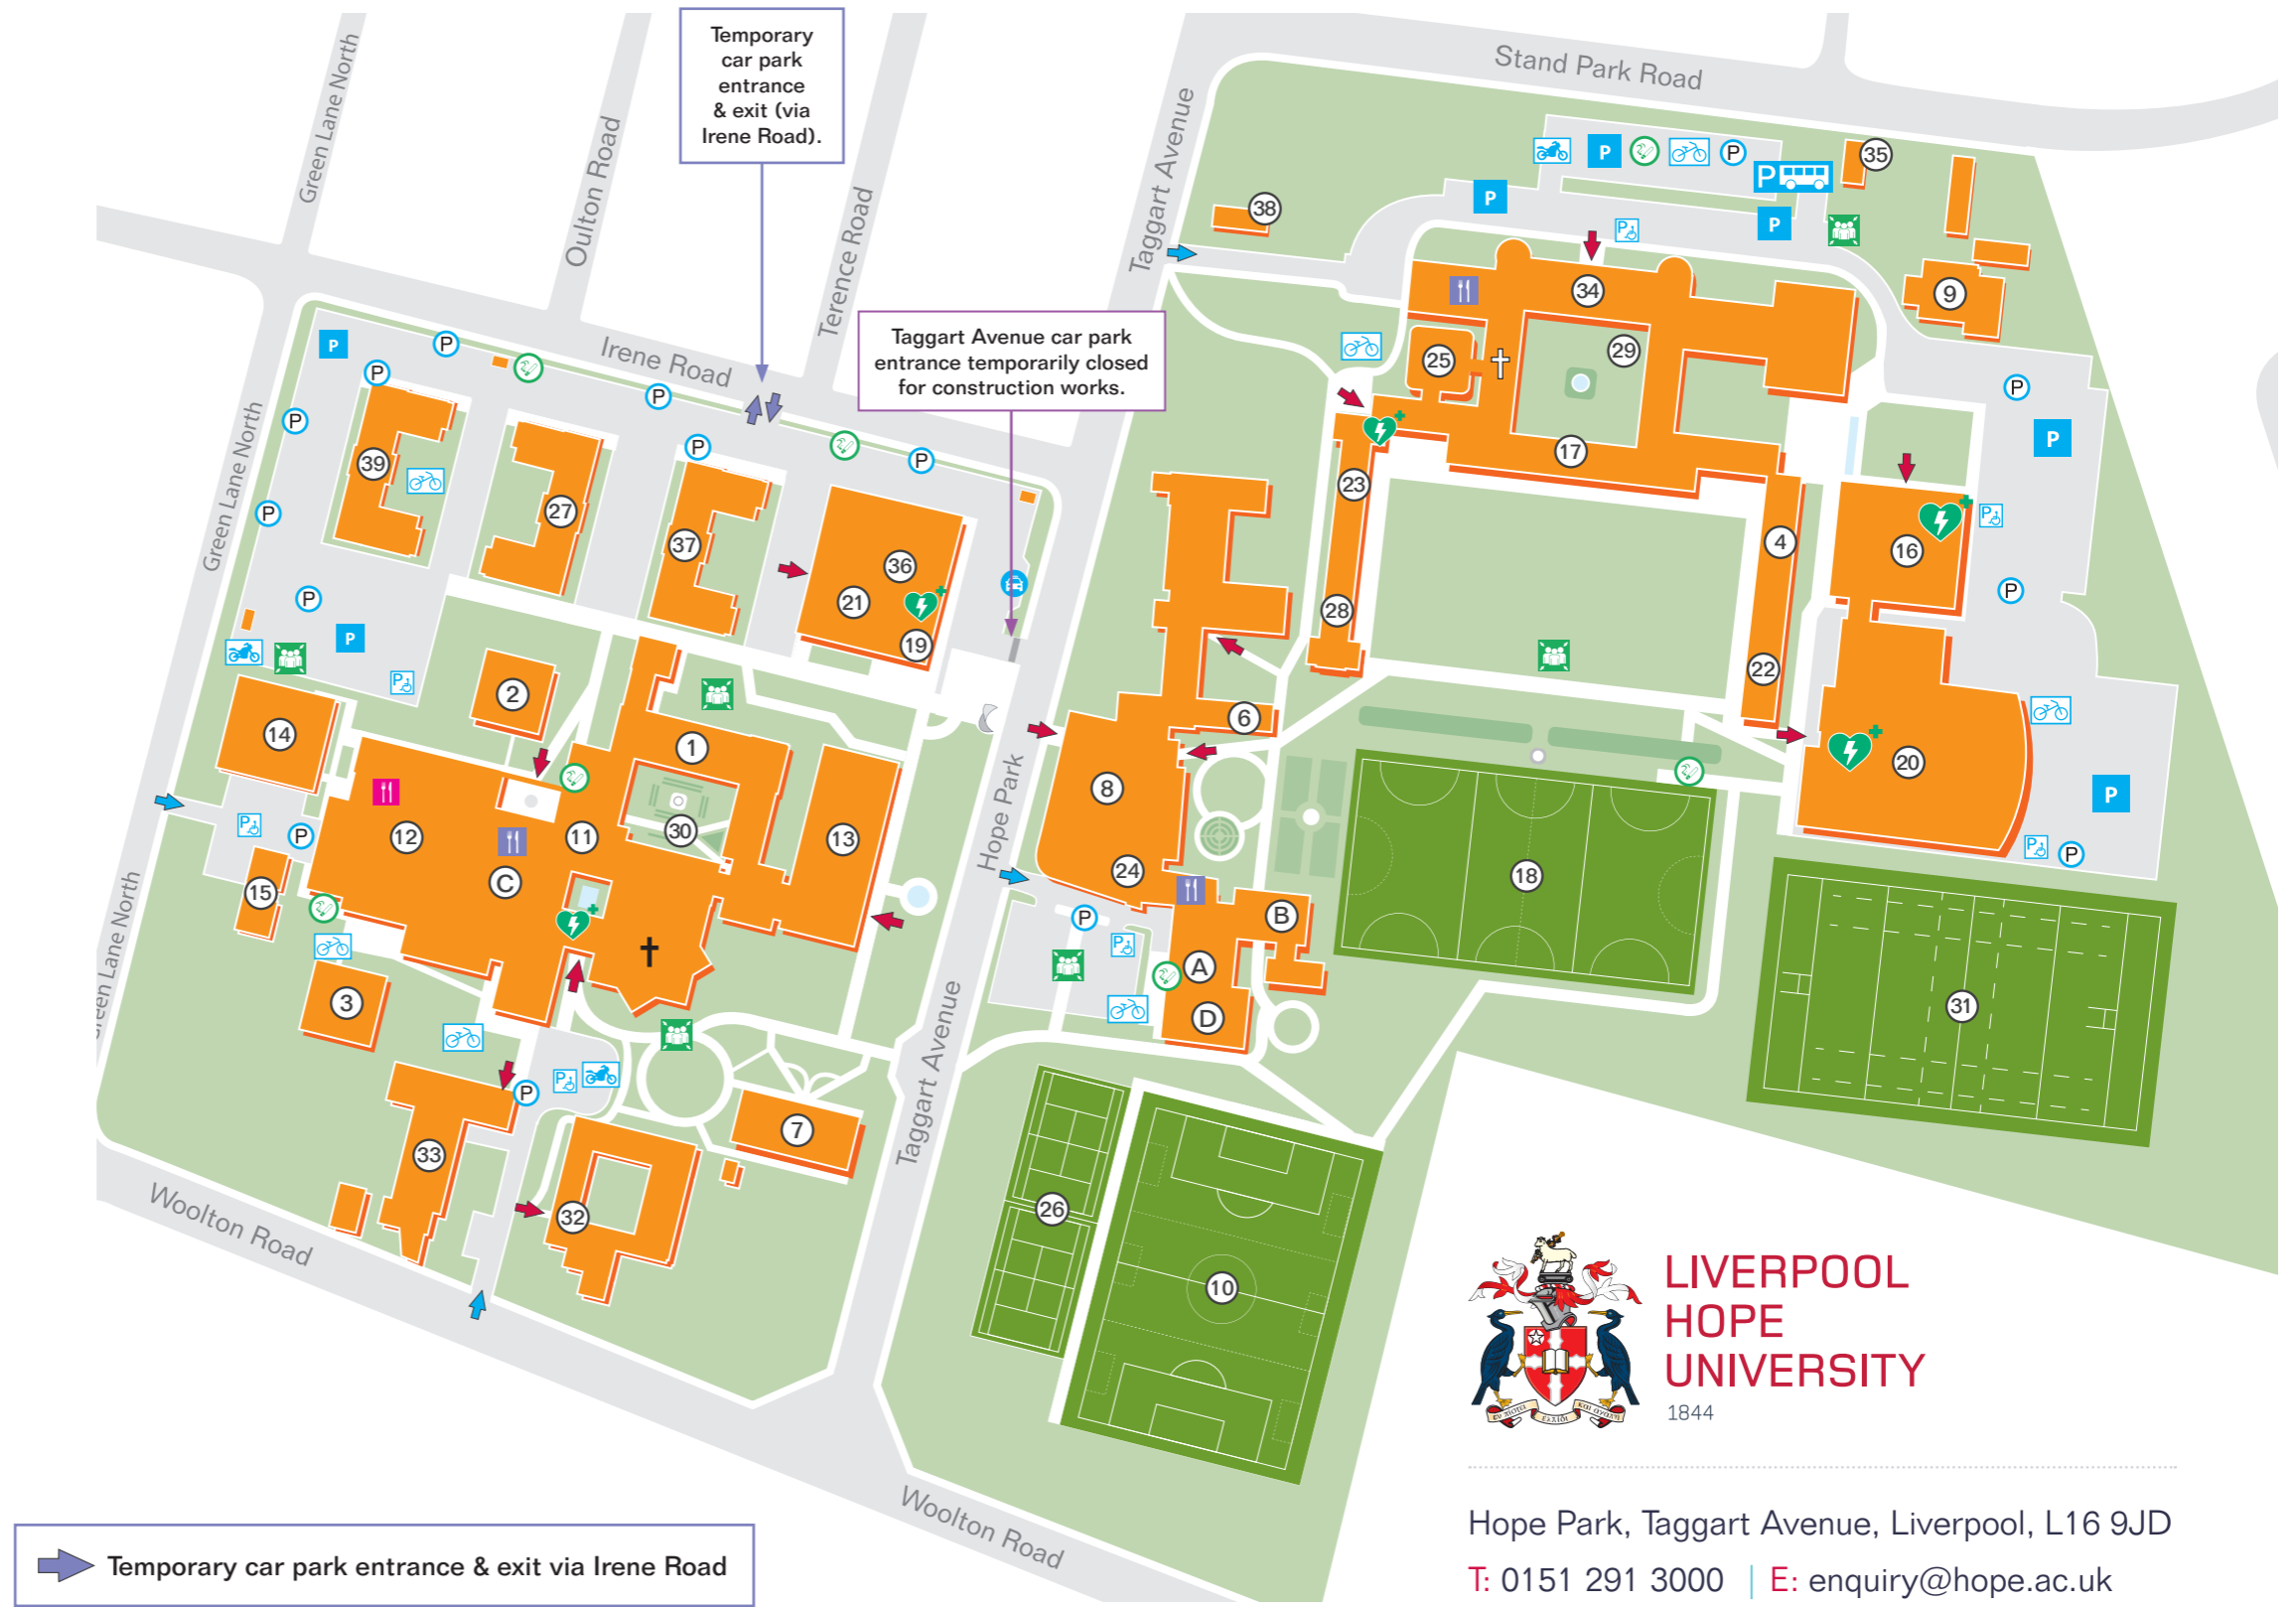

Hope Park Campus

Liverpool Hope University

EDEN Conference and Event Suite	A
EDEN Lounge	A
EDEN Suite	B
Our Place	C
Rosemary Guest Dining Room	D
Alexander Jones Building (AJB)	1
Angela Hall	2
Austin Hall	3
Catherine Booth Hall	4
Chapel (Hope Park)	†
Chaplaincy	6
Conference Centre	7
EDEN (Education and Enterprise) Building	8
Estates	9
Football Pitch (3G)	10
Frances Mary Lescher Building (FML)	11
Fresh Hope Food Court	12
Gateway Building	13
Geography & Environmental Sciences (GES)	14
Green Lane Annexe (GLA)	15
Health Sciences Building	16
Hilda Constance Allen Building (HCA)	17
Hockey Pitch	18
Hope Park Lodge	19
Hope Park Sports	20
i3 Building	21
Josephine Bhakita Hall	22
Kitty Wilkinson Hall	23
Liverpool Hope Business School (LHBS)	24
Markland	25
Netball and Tennis Courts	26
Newman Hall	27
Oscar Romero Hall	28
Quad (Sheppard-Worlock Library)	29
Rose Garden	30
Rugby Pitch	31
Social Sciences A	32
Social Sciences B	33
Senate Room (and Trinity Chapel)	†
Sheppard-Worlock Library (SWL)	34
Stand Park Lodge	35
Students' Union	36
Teresa Hall	37
Taggart Lodge	38
Wesley Hall	39

Hope Park, Taggart Avenue, Liverpool, L16 9JD

T: 0151 291 3000 | E: enquiry@hope.ac.uk

- ➔ Building Entrance
- P General Parking
- 🍴 Fresh Hope Catering
- 👥 Emergency Assembly Points
- 🚐 Coach Park
- P Parking Pay Point
- ⚡ Defib Locations
- ➔ Car Park Entrance
- ♿ Disabled Parking
- 🍴 Other Catering Outlets
- 🚭 Designated Smoking Areas
- 🚲 Cycle Stand
- 🏍 Motorcycle Parking
- 🚗 Taxi Pick-up Point