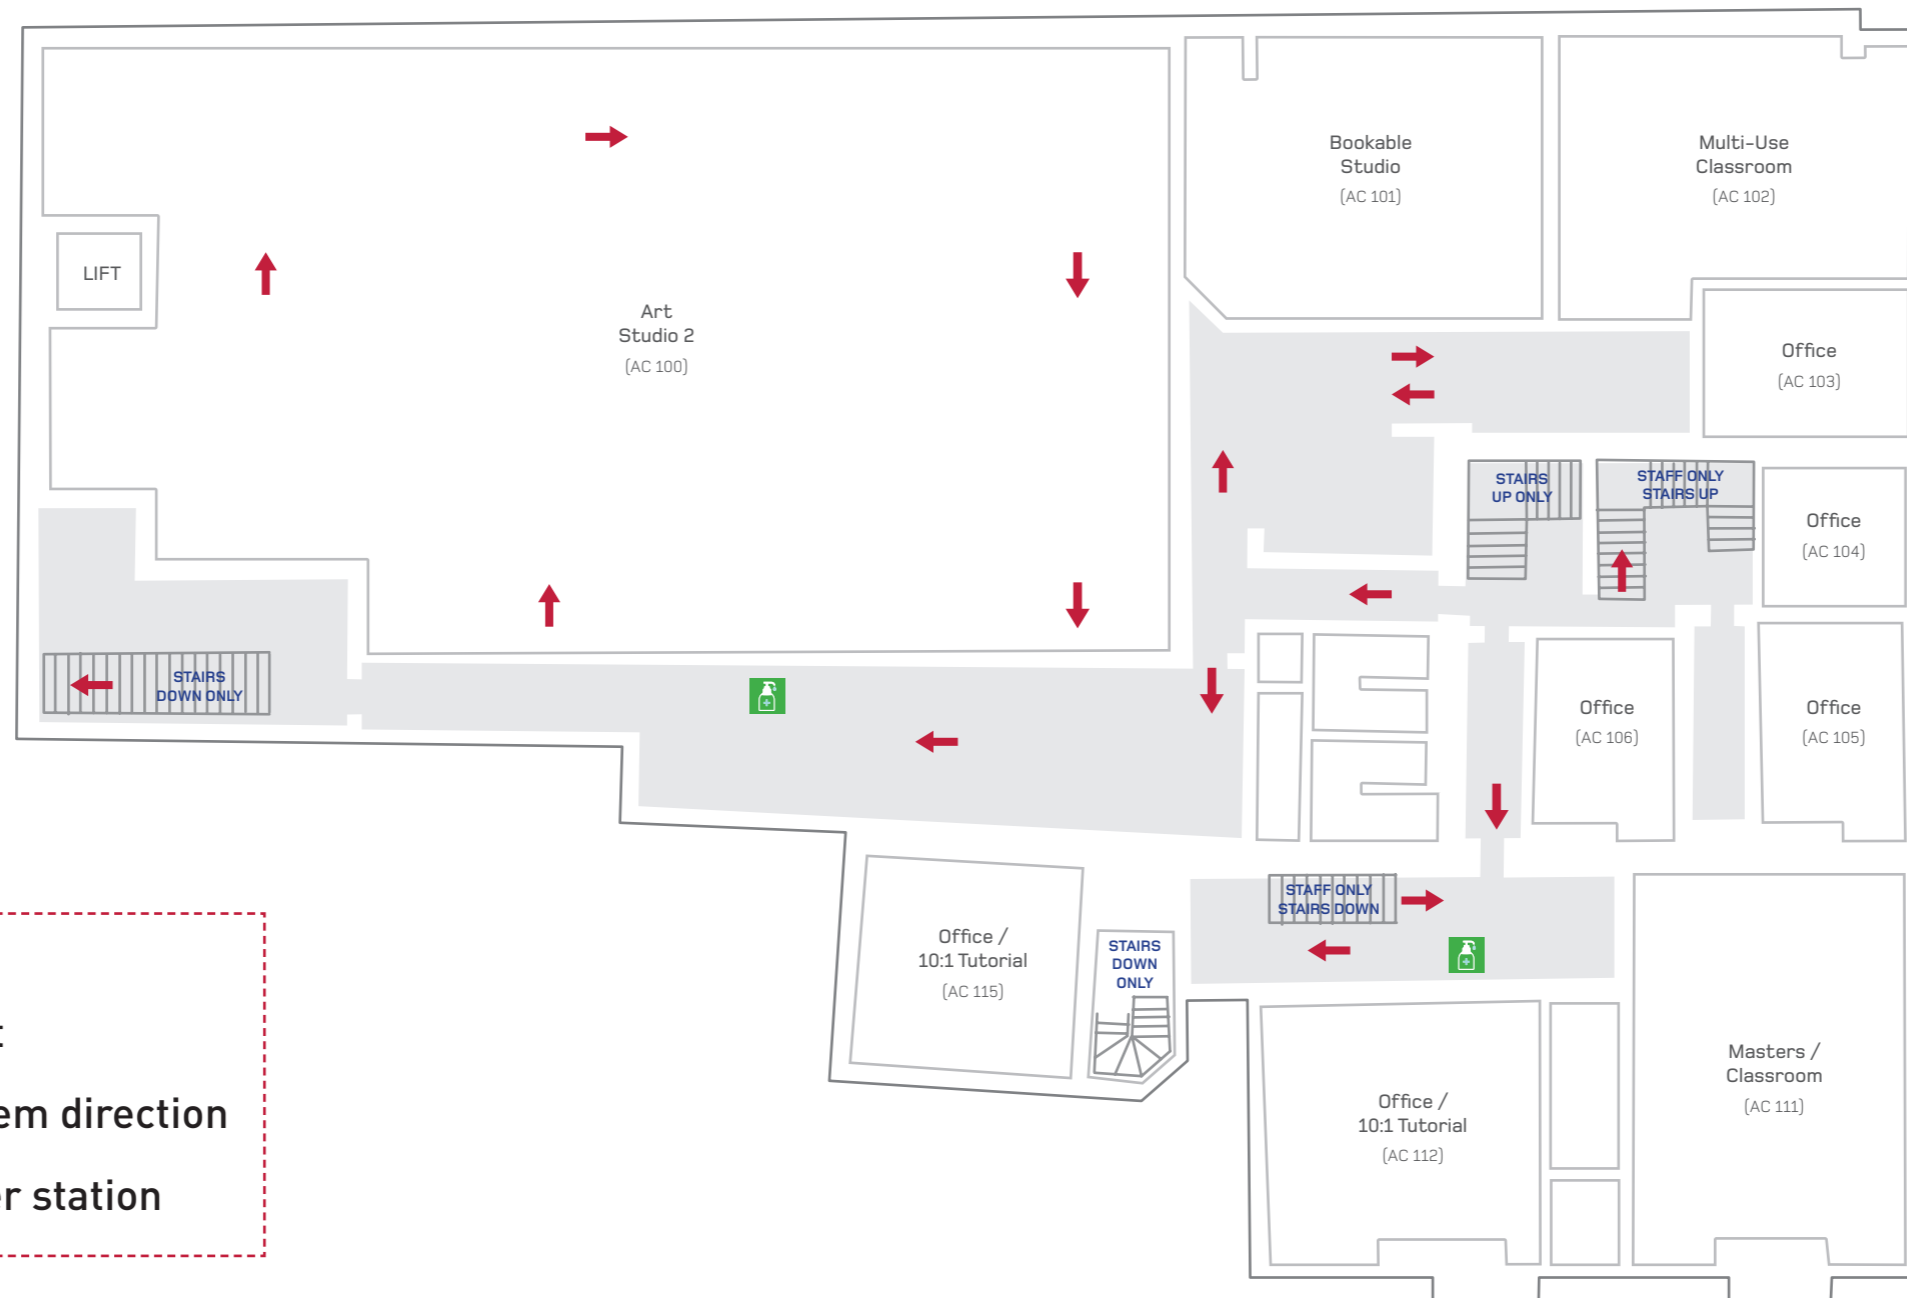

ARTS CENTRE (GROUND FLOOR) SOCIAL DISTANCING FLOOR PLAN

KEY:

-  Entrance/Exit
-  One way system direction
-  Hand sanitiser station

**LIVERPOOL HOPE
UNIVERSITY**
175 YEARS OF ACADEMIC
EXCELLENCE

**THANK YOU FOR YOUR CO-OPERATION IN KEEPING
LIVERPOOL HOPE UNIVERSITY A SAFE PLACE TO STUDY.**

ARTS CENTRE (FIRST FLOOR) SOCIAL DISTANCING FLOOR PLAN

KEY:

-  Entrance/Exit
-  One way system direction
-  Hand sanitiser station

**LIVERPOOL HOPE
UNIVERSITY**
175 YEARS OF ACADEMIC
EXCELLENCE

**THANK YOU FOR YOUR CO-OPERATION IN KEEPING
LIVERPOOL HOPE UNIVERSITY A SAFE PLACE TO STUDY.**

ARTS CENTRE (SECOND FLOOR) SOCIAL DISTANCING FLOOR PLAN

KEY:

-  Entrance/Exit
-  One way system direction
-  Hand sanitiser station

**LIVERPOOL HOPE
UNIVERSITY**
175 YEARS OF ACADEMIC
EXCELLENCE

**THANK YOU FOR YOUR CO-OPERATION IN KEEPING
LIVERPOOL HOPE UNIVERSITY A SAFE PLACE TO STUDY.**