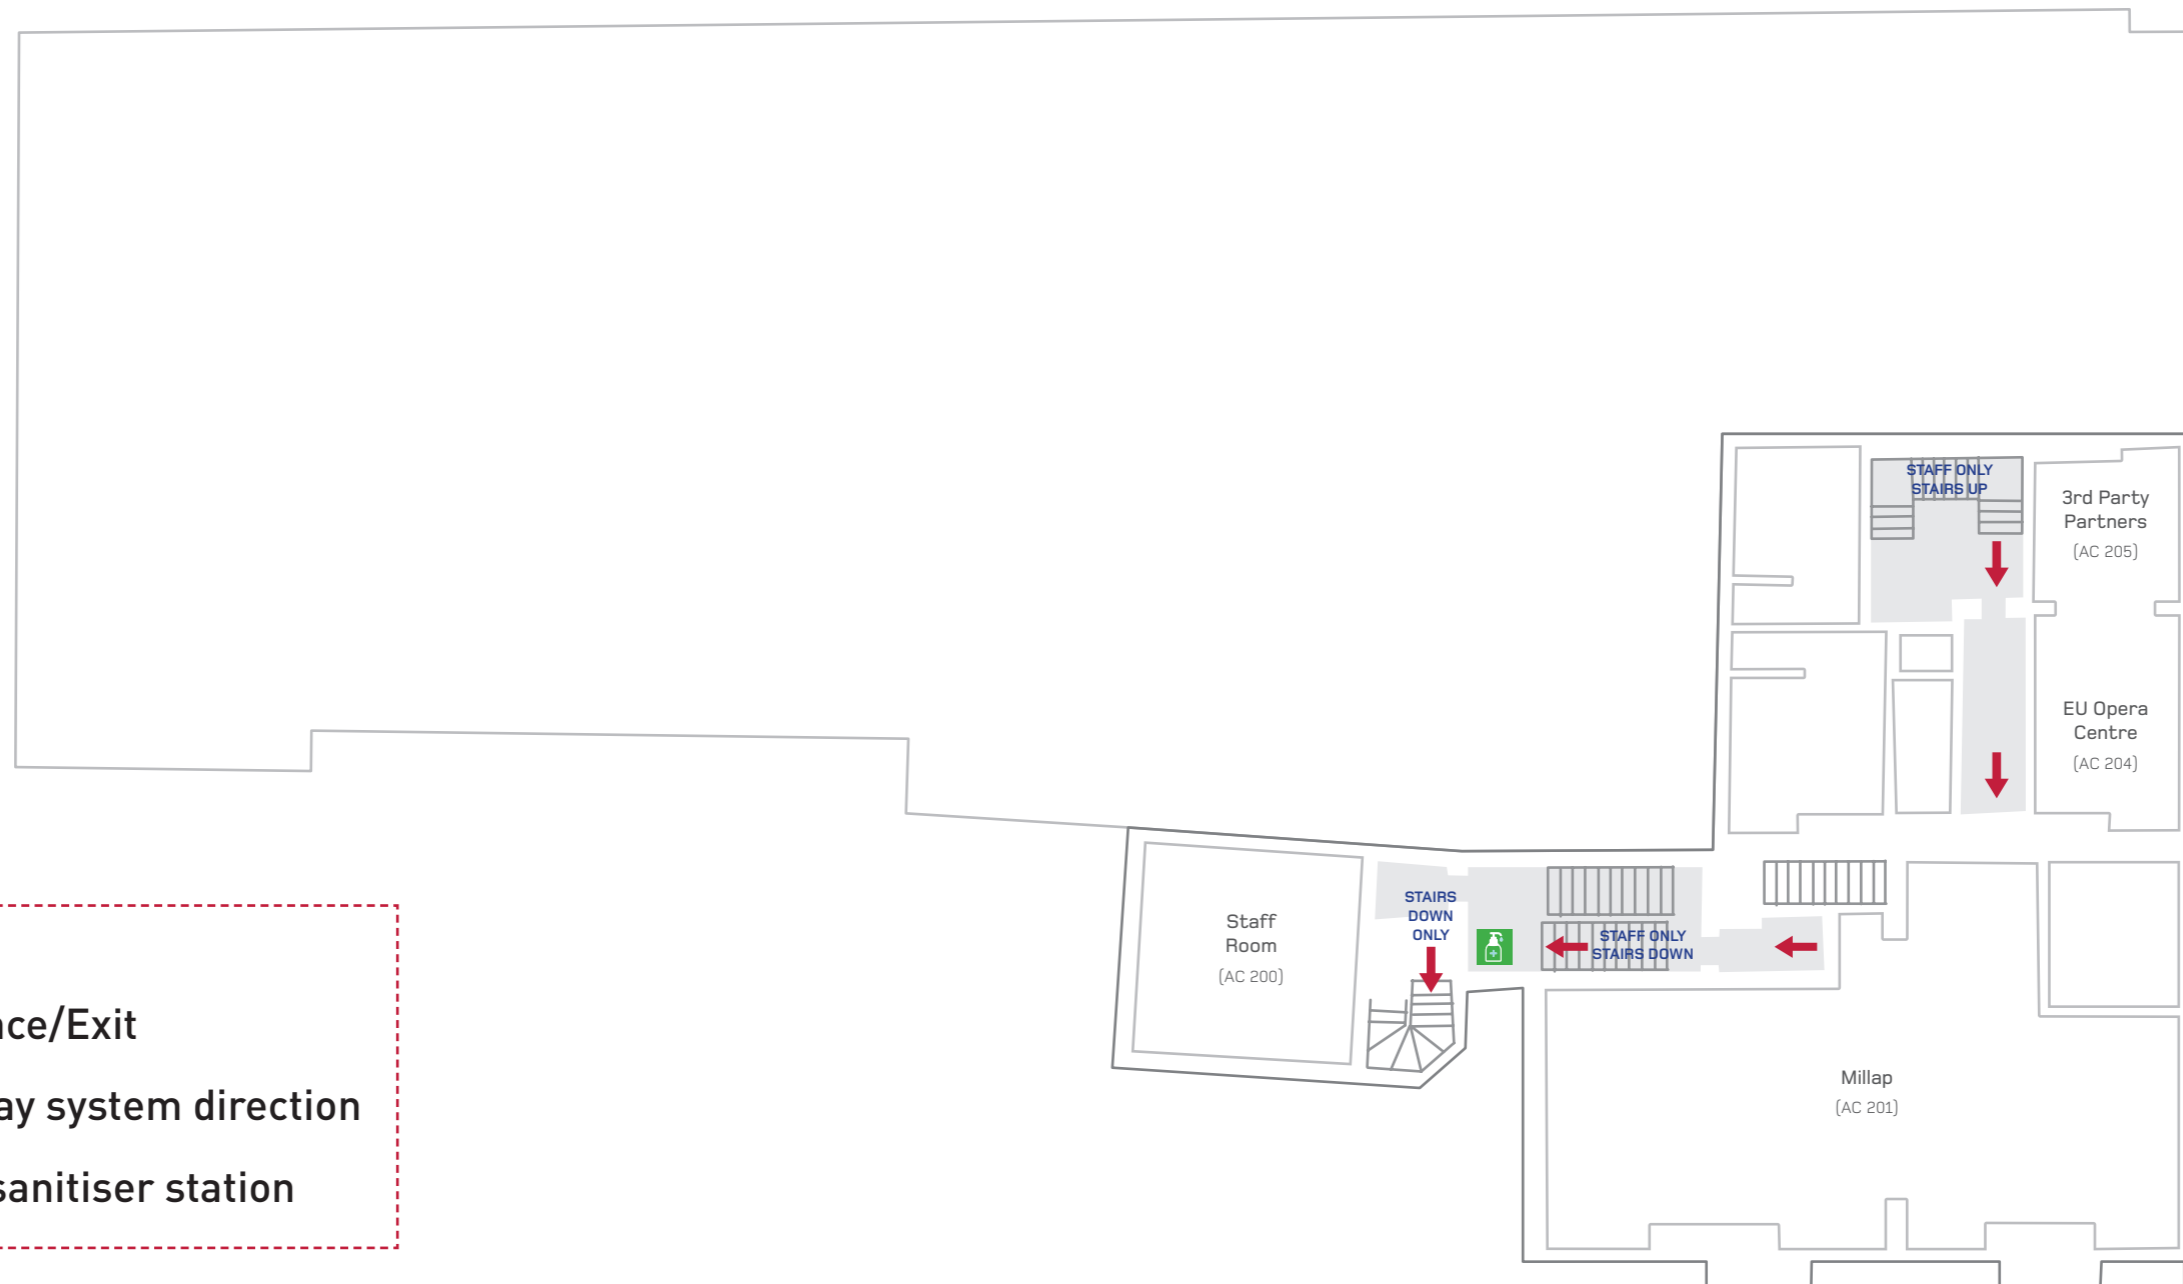

ARTS CENTRE (GROUND FLOOR) SOCIAL DISTANCING FLOOR PLAN

KEY:

-  Entrance/Exit
-  One way system direction
-  Hand sanitiser station

**LIVERPOOL HOPE
UNIVERSITY**
175 YEARS OF ACADEMIC
EXCELLENCE

**THANK YOU FOR YOUR CO-OPERATION IN KEEPING
LIVERPOOL HOPE UNIVERSITY A SAFE PLACE TO STUDY.**

ARTS CENTRE (FIRST FLOOR) SOCIAL DISTANCING FLOOR PLAN

KEY:

-  Entrance/Exit
-  One way system direction
-  Hand sanitiser station

**LIVERPOOL HOPE
UNIVERSITY**
175 YEARS OF ACADEMIC
EXCELLENCE

**THANK YOU FOR YOUR CO-OPERATION IN KEEPING
LIVERPOOL HOPE UNIVERSITY A SAFE PLACE TO STUDY.**

ARTS CENTRE (SECOND FLOOR) SOCIAL DISTANCING FLOOR PLAN

KEY:

-  Entrance/Exit
-  One way system direction
-  Hand sanitiser station

**LIVERPOOL HOPE
UNIVERSITY**
175 YEARS OF ACADEMIC
EXCELLENCE

**THANK YOU FOR YOUR CO-OPERATION IN KEEPING
LIVERPOOL HOPE UNIVERSITY A SAFE PLACE TO STUDY.**