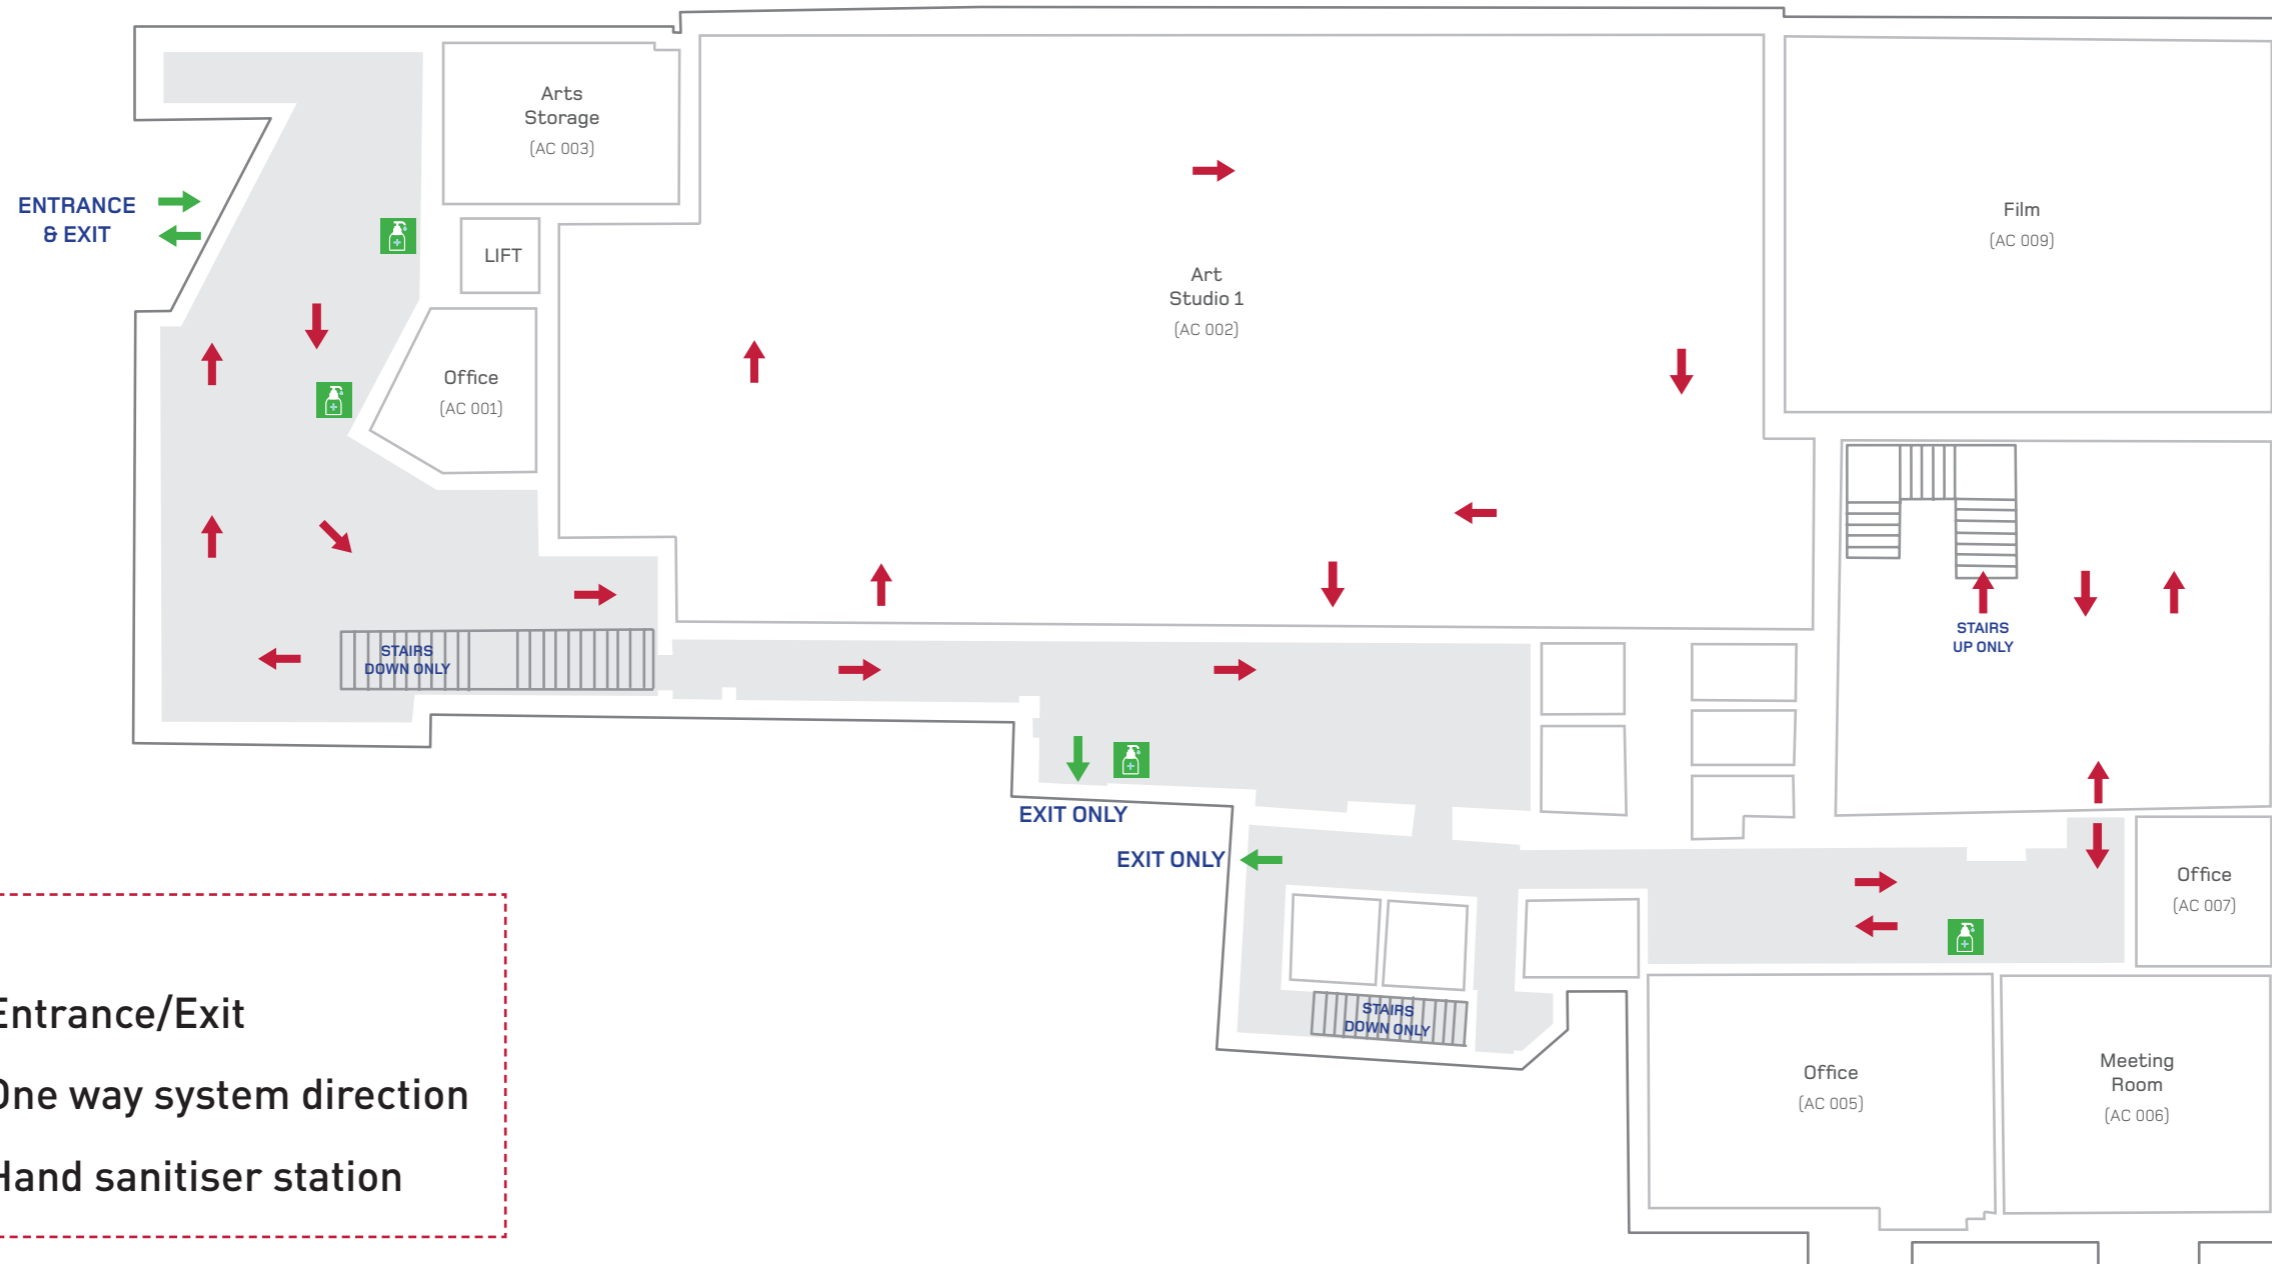

ARTS CENTRE (GROUND FLOOR) SOCIAL DISTANCING FLOOR PLAN

KEY:

-  Entrance/Exit
-  One way system direction
-  Hand sanitiser station

**LIVERPOOL HOPE
UNIVERSITY**
175 YEARS OF ACADEMIC
EXCELLENCE

**THANK YOU FOR YOUR CO-OPERATION IN KEEPING
LIVERPOOL HOPE UNIVERSITY A SAFE PLACE TO STUDY.**

ARTS CENTRE (FIRST FLOOR) SOCIAL DISTANCING FLOOR PLAN

KEY:

-  Entrance/Exit
-  One way system direction
-  Hand sanitiser station

**LIVERPOOL HOPE
UNIVERSITY**
175 YEARS OF ACADEMIC
EXCELLENCE

**THANK YOU FOR YOUR CO-OPERATION IN KEEPING
LIVERPOOL HOPE UNIVERSITY A SAFE PLACE TO STUDY.**

ARTS CENTRE (SECOND FLOOR) SOCIAL DISTANCING FLOOR PLAN

KEY:

-  Entrance/Exit
-  One way system direction
-  Hand sanitiser station

**LIVERPOOL HOPE
UNIVERSITY**
175 YEARS OF ACADEMIC
EXCELLENCE

**THANK YOU FOR YOUR CO-OPERATION IN KEEPING
LIVERPOOL HOPE UNIVERSITY A SAFE PLACE TO STUDY.**