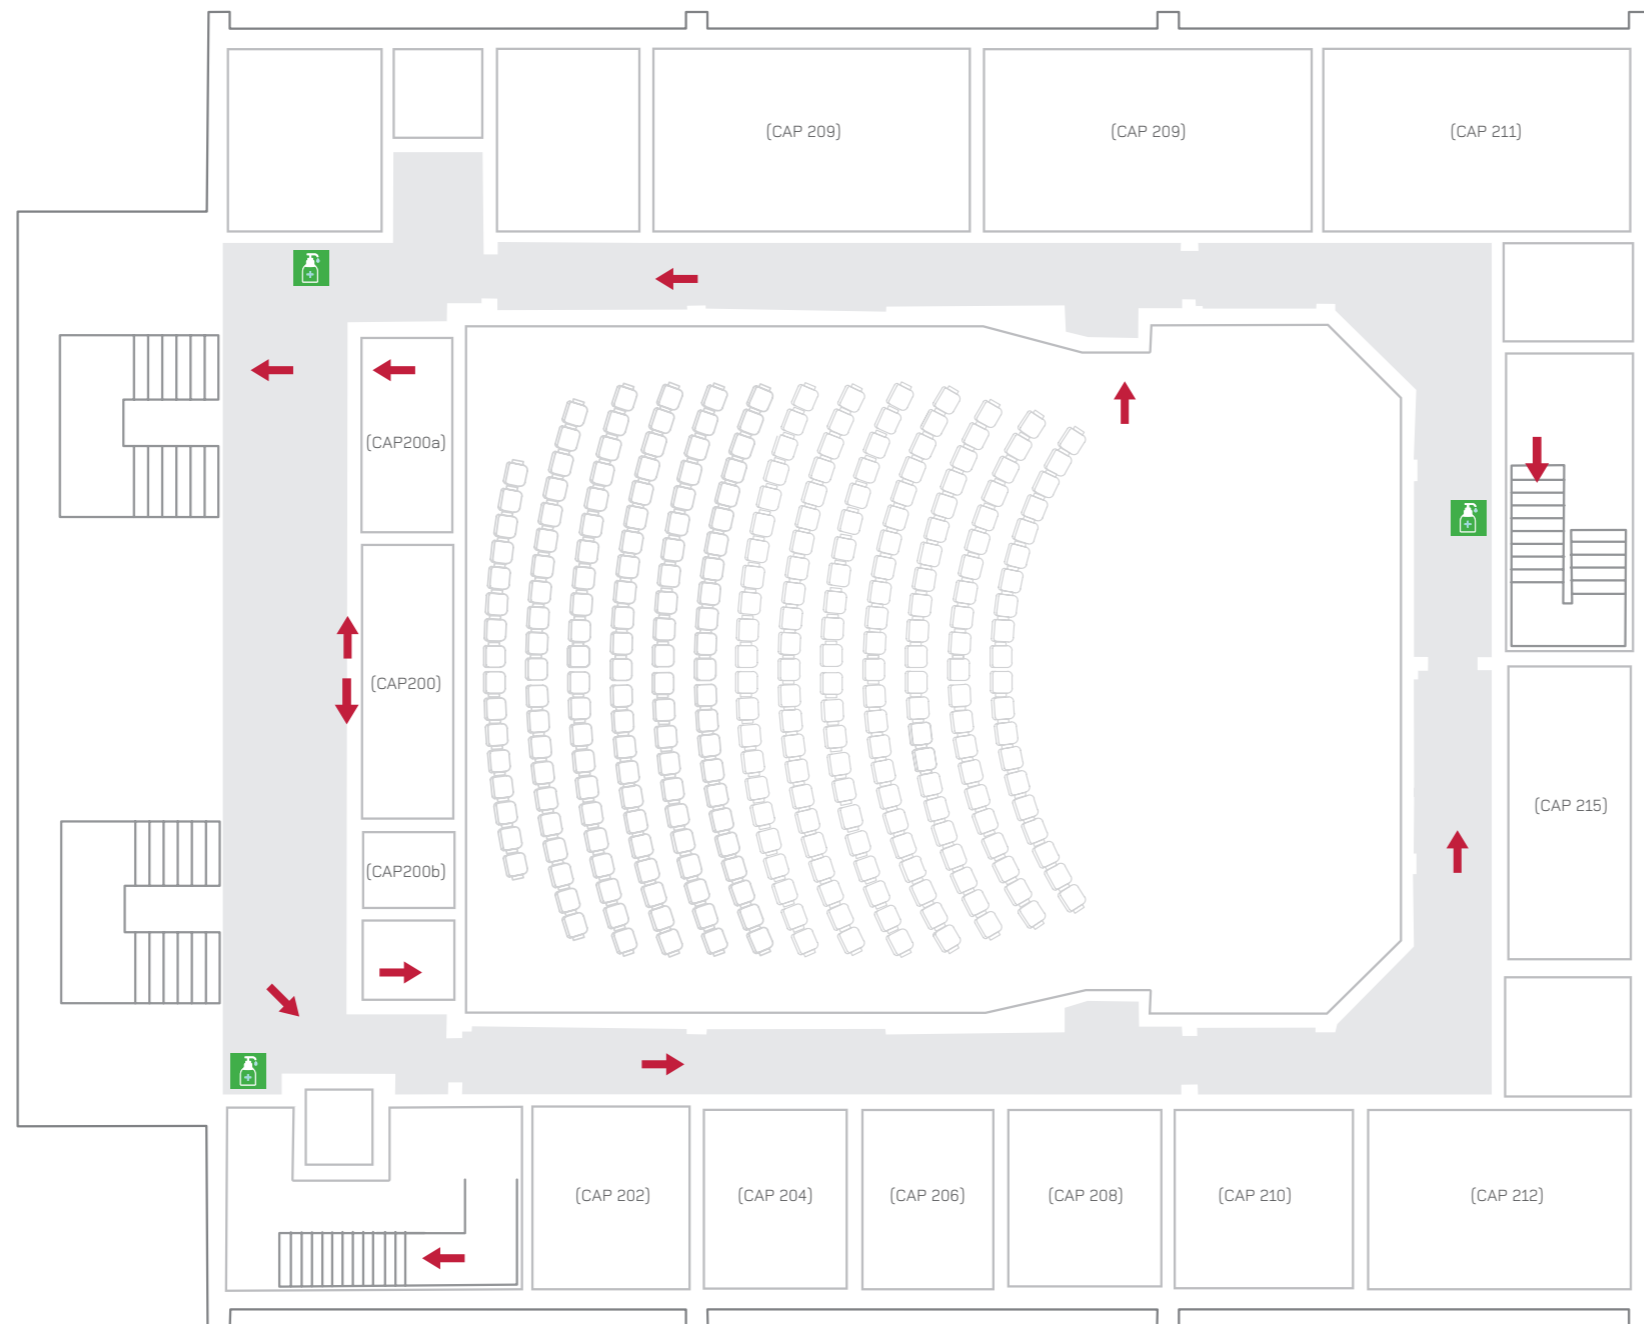

CAPSTONE (GROUND FLOOR) SOCIAL DISTANCING FLOOR PLAN

KEY:

- ➔ Entrance/Exit
- ➔ One way system direction
- 🧴 Hand sanitiser station

**THANK YOU FOR YOUR CO-OPERATION IN KEEPING
LIVERPOOL HOPE UNIVERSITY A SAFE PLACE TO STUDY.**

CAPSTONE (FIRST FLOOR) SOCIAL DISTANCING FLOOR PLAN

KEY:

- Entrance/Exit
- One way system direction
- 🧴 Hand sanitiser station

**LIVERPOOL HOPE
UNIVERSITY**
175 YEARS OF ACADEMIC
EXCELLENCE

**THANK YOU FOR YOUR CO-OPERATION IN KEEPING
LIVERPOOL HOPE UNIVERSITY A SAFE PLACE TO STUDY.**

CAPSTONE (SECOND FLOOR) SOCIAL DISTANCING FLOOR PLAN

KEY:

-  Entrance/Exit
-  One way system direction
-  Hand sanitiser station

**LIVERPOOL HOPE
UNIVERSITY**
175 YEARS OF ACADEMIC
EXCELLENCE

**THANK YOU FOR YOUR CO-OPERATION IN KEEPING
LIVERPOOL HOPE UNIVERSITY A SAFE PLACE TO STUDY.**