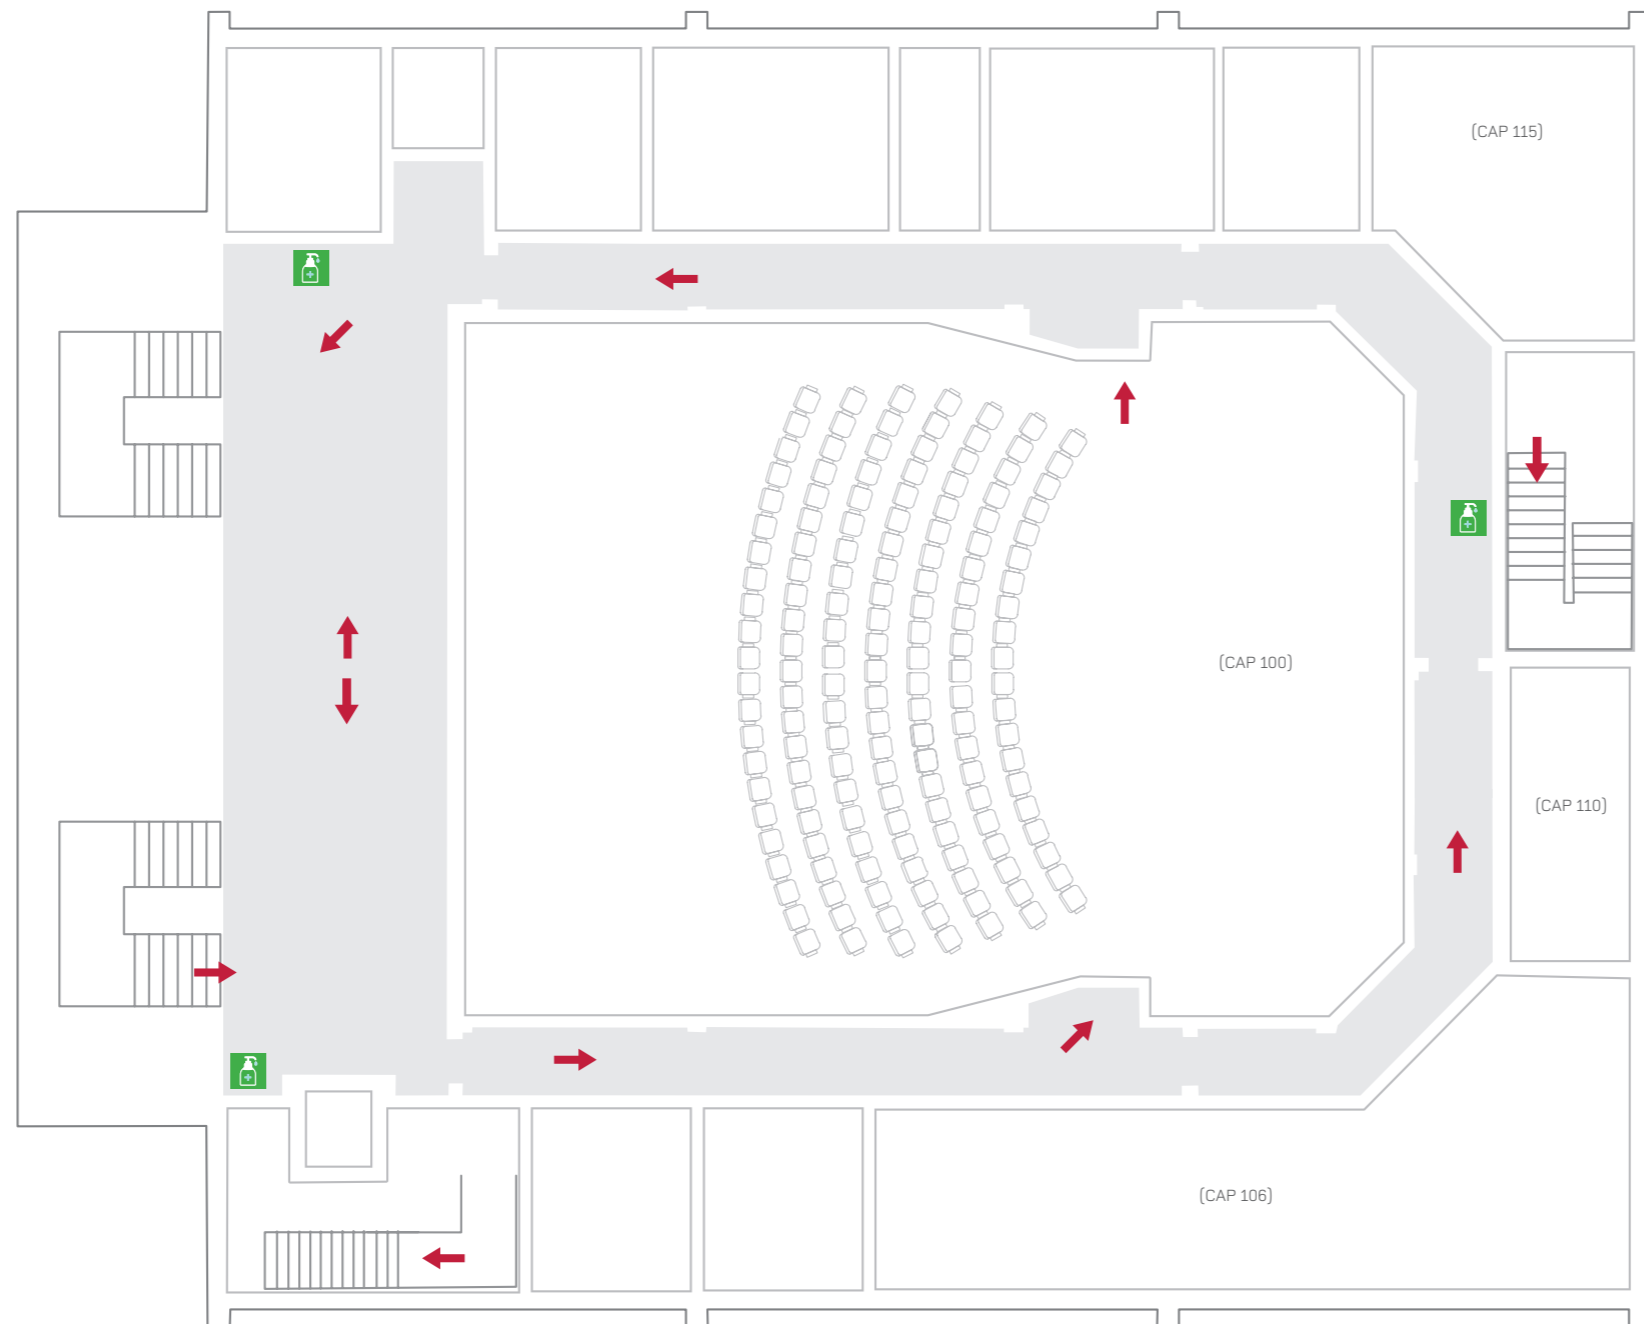

CAPSTONE (GROUND FLOOR) SOCIAL DISTANCING FLOOR PLAN

KEY:

- ➔ Entrance/Exit
- ➔ One way system direction
- 🧴 Hand sanitiser station

**THANK YOU FOR YOUR CO-OPERATION IN KEEPING
LIVERPOOL HOPE UNIVERSITY A SAFE PLACE TO STUDY.**

CAPSTONE (FIRST FLOOR) SOCIAL DISTANCING FLOOR PLAN

KEY:

- Entrance/Exit
- One way system direction
- 🧴 Hand sanitiser station

**LIVERPOOL HOPE
UNIVERSITY**
175 YEARS OF ACADEMIC
EXCELLENCE

**THANK YOU FOR YOUR CO-OPERATION IN KEEPING
LIVERPOOL HOPE UNIVERSITY A SAFE PLACE TO STUDY.**

CAPSTONE (SECOND FLOOR) SOCIAL DISTANCING FLOOR PLAN

KEY:

-  Entrance/Exit
-  One way system direction
-  Hand sanitiser station

**LIVERPOOL HOPE
UNIVERSITY**
175 YEARS OF ACADEMIC
EXCELLENCE

**THANK YOU FOR YOUR CO-OPERATION IN KEEPING
LIVERPOOL HOPE UNIVERSITY A SAFE PLACE TO STUDY.**