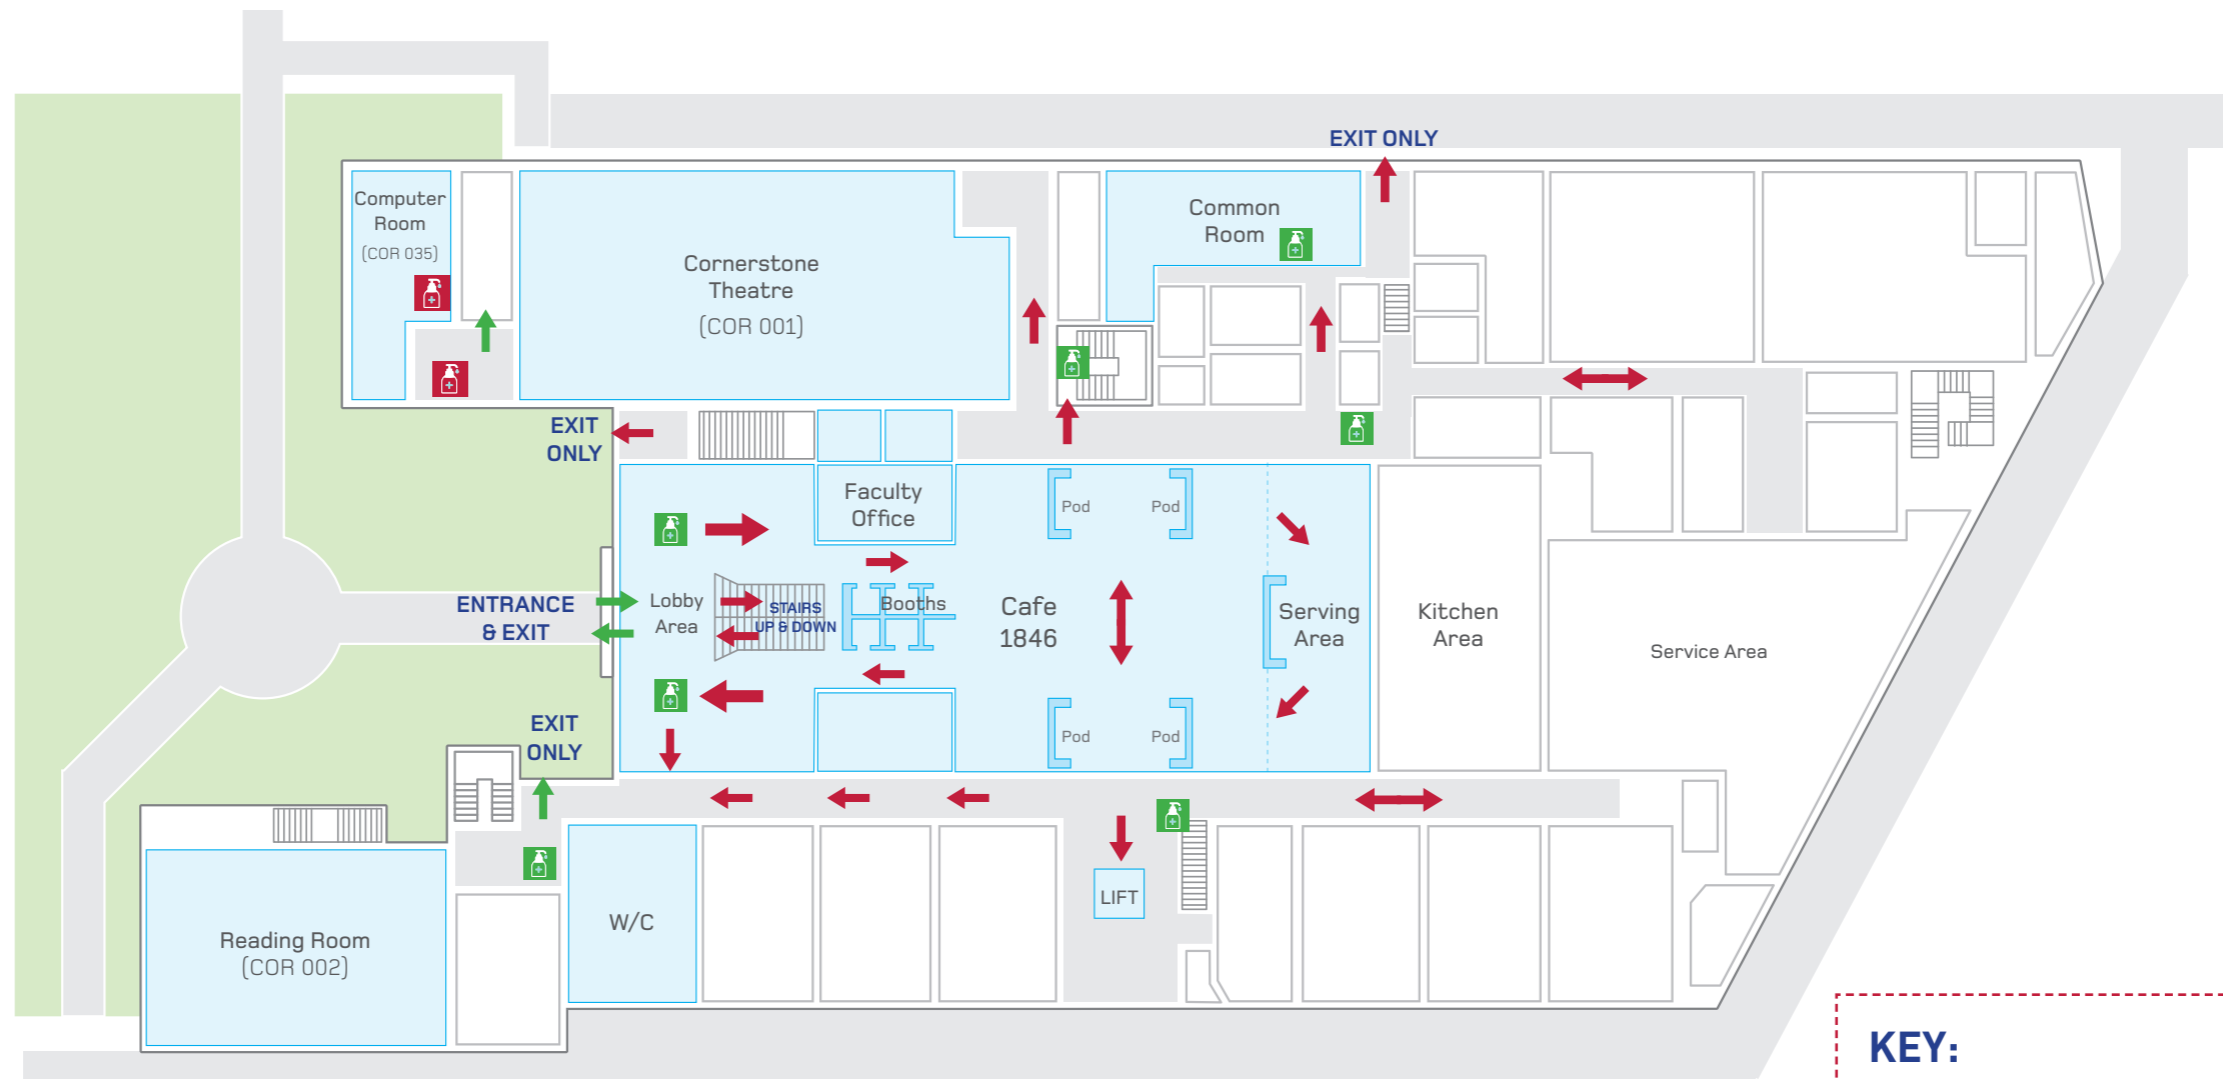

CORNERSTONE (GROUND FLOOR) SOCIAL DISTANCING FLOOR PLAN

KEY:

- ➔ Entrance/Exit
- ➔ One way system direction
- 🧴 Hand sanitiser station

THANK YOU FOR YOUR CO-OPERATION IN KEEPING LIVERPOOL HOPE UNIVERSITY A SAFE PLACE TO STUDY.

CORNERSTONE (FIRST FLOOR)

SOCIAL DISTANCING FLOOR PLAN

KEY:

- Entrance/Exit
- One way system direction
- 🧴 Hand sanitiser station

CORNERSTONE (SECOND FLOOR) SOCIAL DISTANCING FLOOR PLAN

KEY:

- Entrance/Exit
- One way system direction
- 🧴 Hand sanitiser station