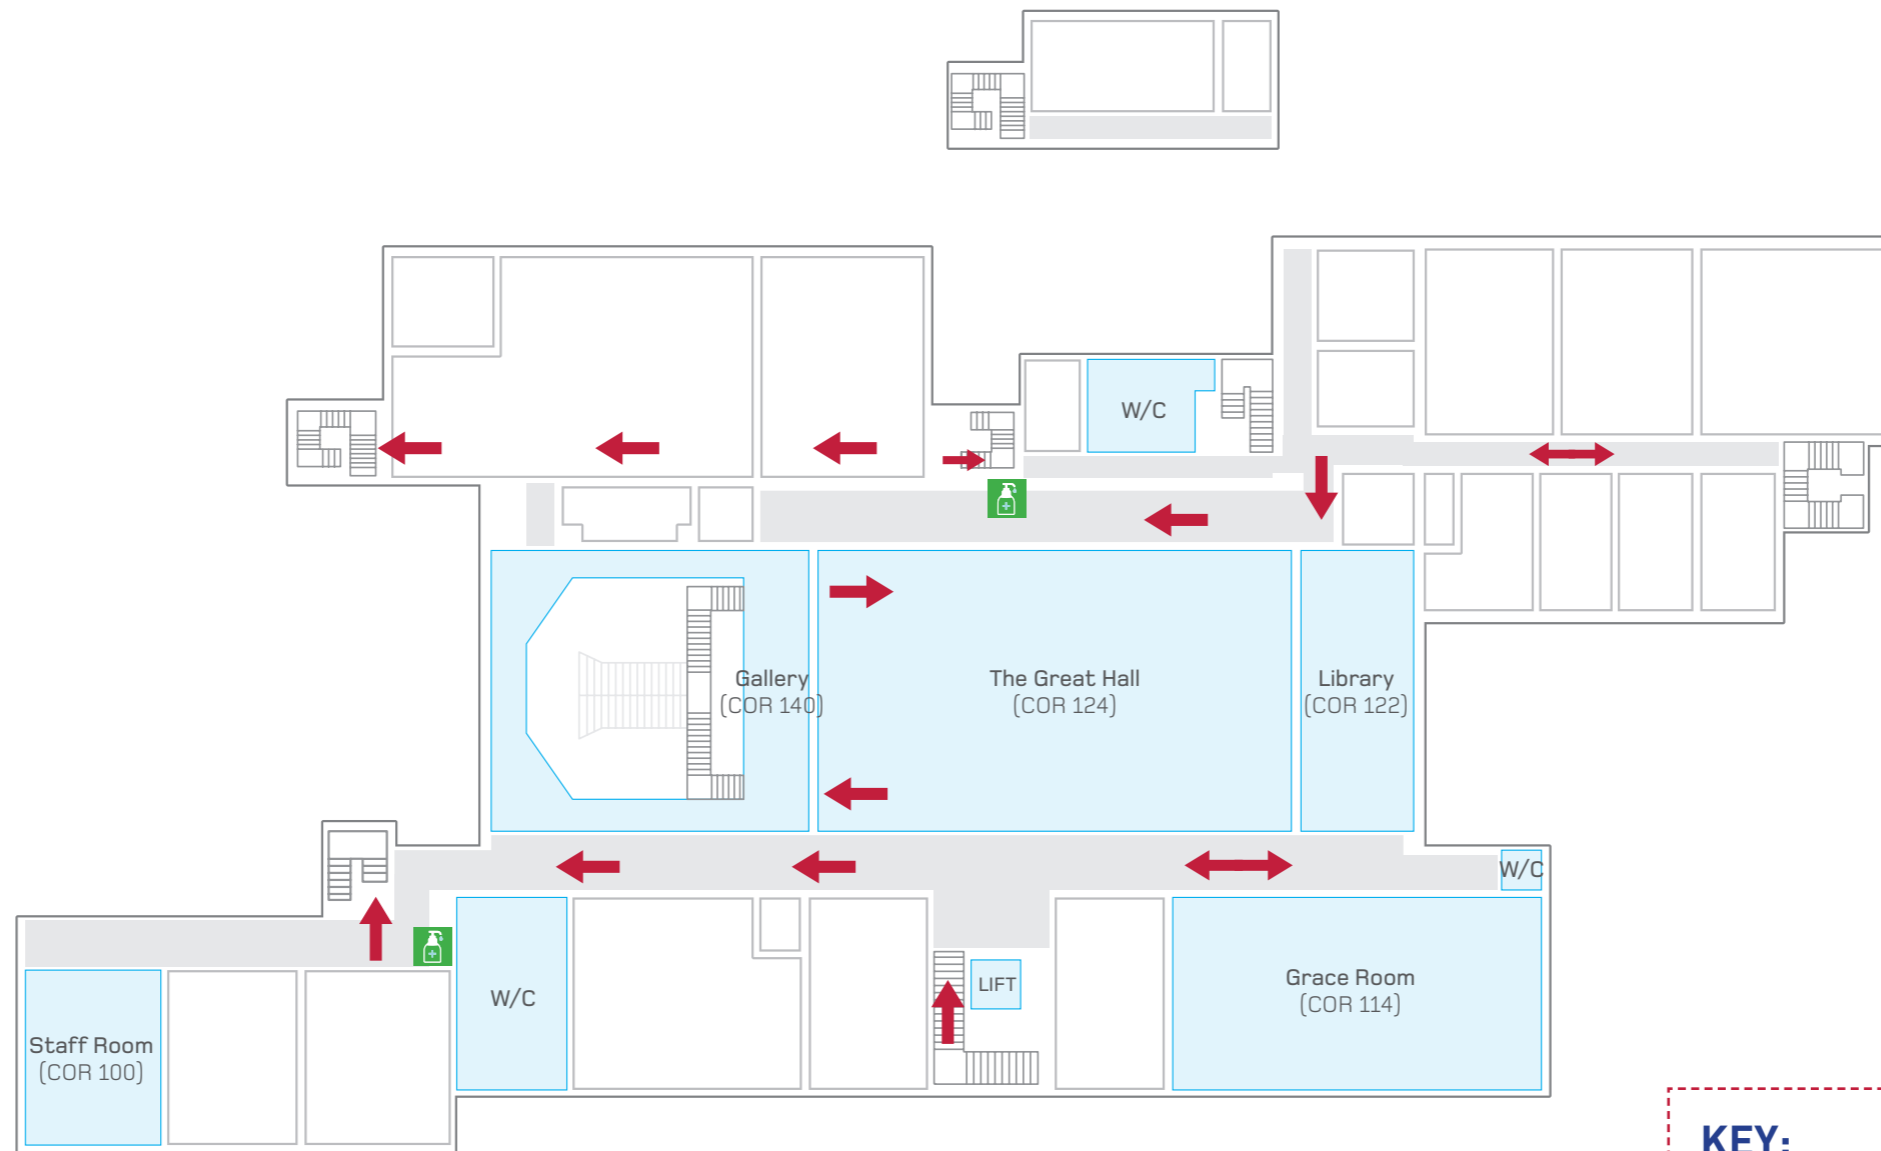

CORNERSTONE (GROUND FLOOR) SOCIAL DISTANCING FLOOR PLAN

KEY:

- ➔ Entrance/Exit
- ➔ One way system direction
- 🧴 Hand sanitiser station

THANK YOU FOR YOUR CO-OPERATION IN KEEPING LIVERPOOL HOPE UNIVERSITY A SAFE PLACE TO STUDY.

CORNERSTONE (FIRST FLOOR)

SOCIAL DISTANCING FLOOR PLAN

KEY:

- Entrance/Exit
- One way system direction
- 🧴 Hand sanitiser station

CORNERSTONE (SECOND FLOOR) SOCIAL DISTANCING FLOOR PLAN

KEY:

- Entrance/Exit
- One way system direction
- 🧴 Hand sanitiser station