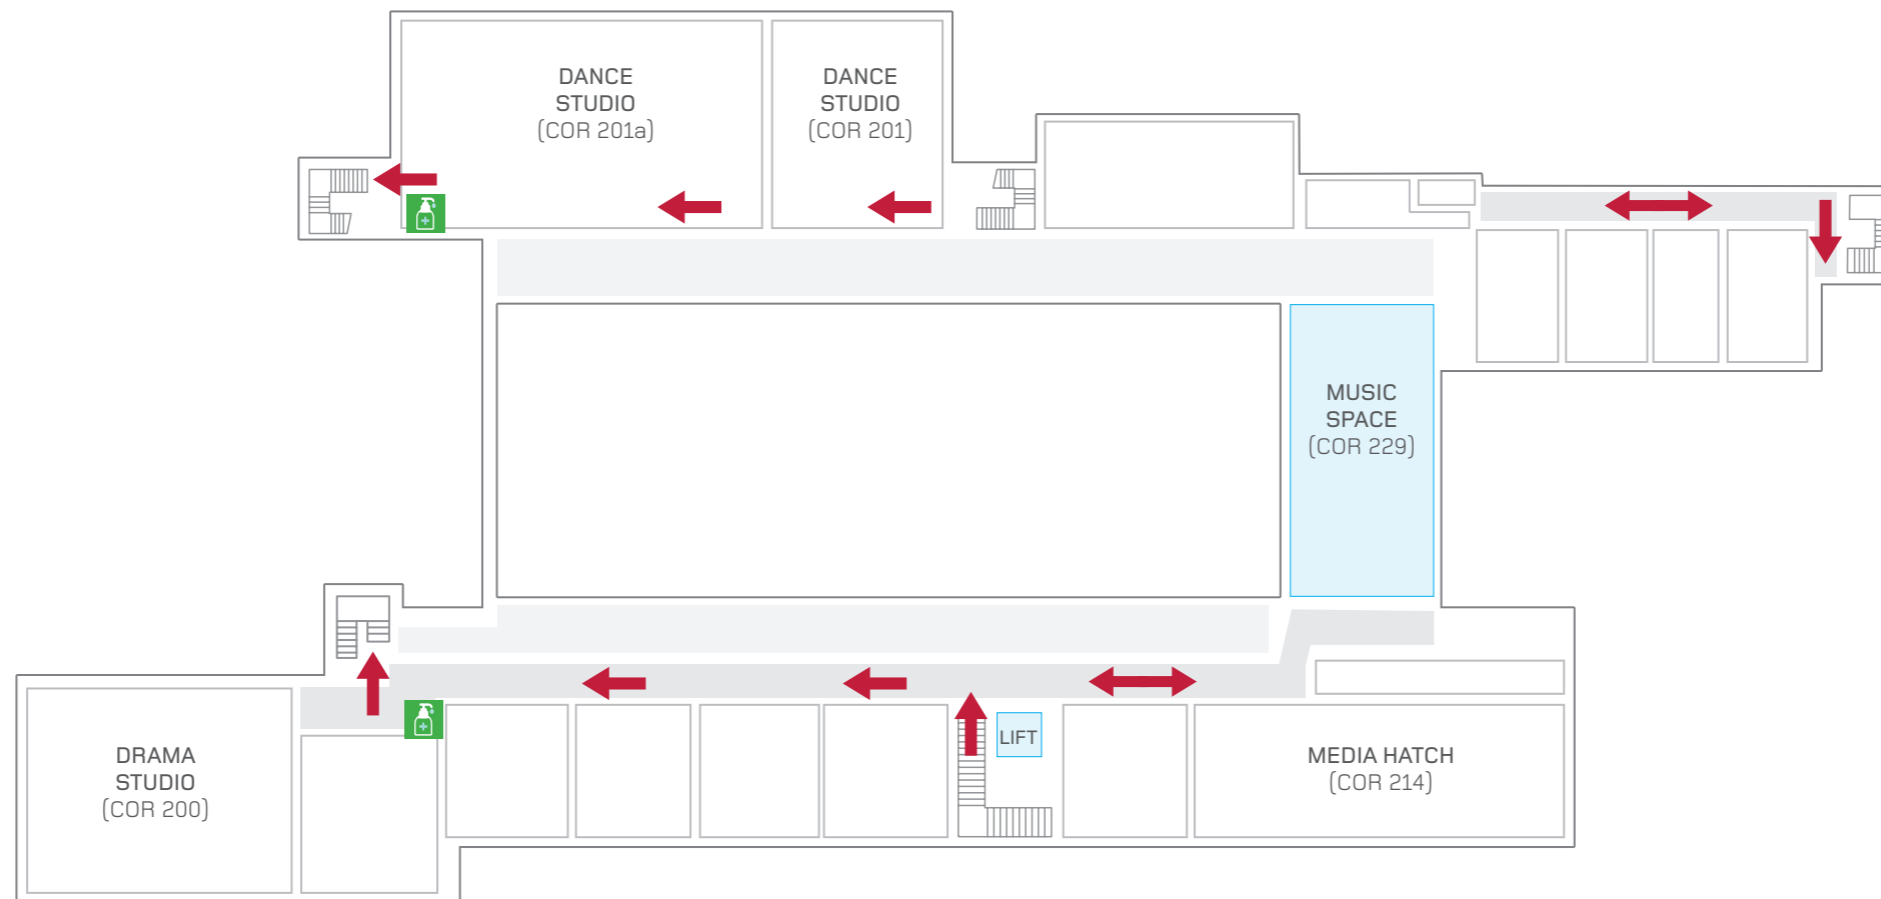

CORNERSTONE (GROUND FLOOR) SOCIAL DISTANCING FLOOR PLAN

KEY:

- ➔ Entrance/Exit
- ➔ One way system direction
- 🧴 Hand sanitiser station

THANK YOU FOR YOUR CO-OPERATION IN KEEPING LIVERPOOL HOPE UNIVERSITY A SAFE PLACE TO STUDY.

CORNERSTONE (FIRST FLOOR)

SOCIAL DISTANCING FLOOR PLAN

KEY:

- Entrance/Exit
- One way system direction
- 🧴 Hand sanitiser station

CORNERSTONE (SECOND FLOOR) SOCIAL DISTANCING FLOOR PLAN

KEY:

- Entrance/Exit
- One way system direction
- 🧴 Hand sanitiser station