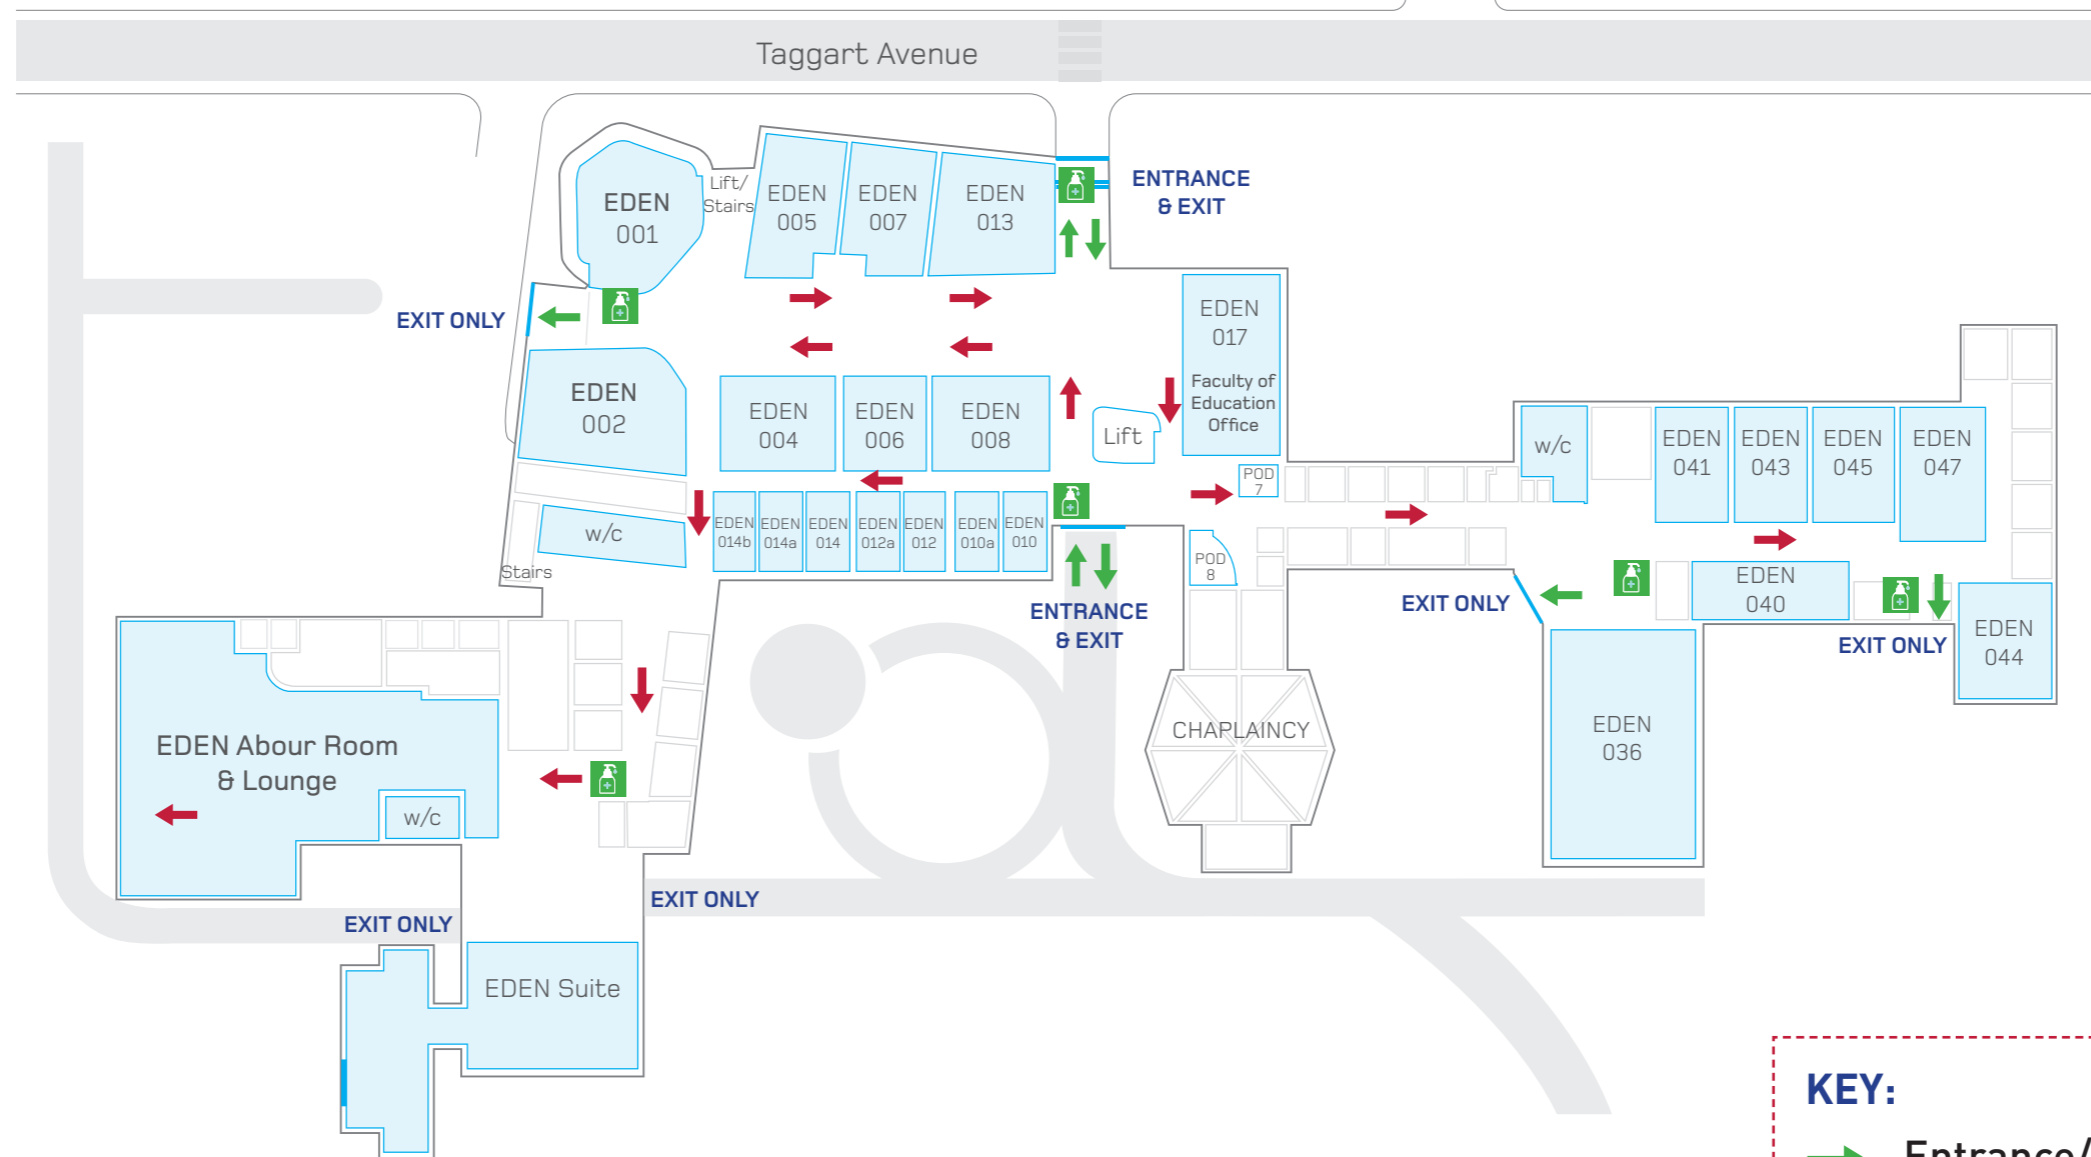

EDEN BUILDING (GROUND FLOOR)

SOCIAL DISTANCING FLOOR PLAN

KEY:

-  Entrance/Exit
-  One way system direction
-  Hand sanitiser station

THANK YOU FOR YOUR CO-OPERATION IN KEEPING LIVERPOOL HOPE UNIVERSITY A SAFE PLACE TO STUDY.

EDEN BUILDING (FIRST FLOOR) SOCIAL DISTANCING FLOOR PLAN

LIVERPOOL HOPE
UNIVERSITY
175 YEARS OF ACADEMIC
EXCELLENCE

THANK YOU FOR YOUR CO-OPERATION IN KEEPING
LIVERPOOL HOPE UNIVERSITY A SAFE PLACE TO STUDY.

EDEN BUILDING (SECOND FLOOR)

SOCIAL DISTANCING FLOOR PLAN

Taggart Avenue

KEY:

-  Entrance/Exit
-  One way system direction
-  Hand sanitiser station

LIVERPOOL HOPE
UNIVERSITY
175 YEARS OF ACADEMIC
EXCELLENCE