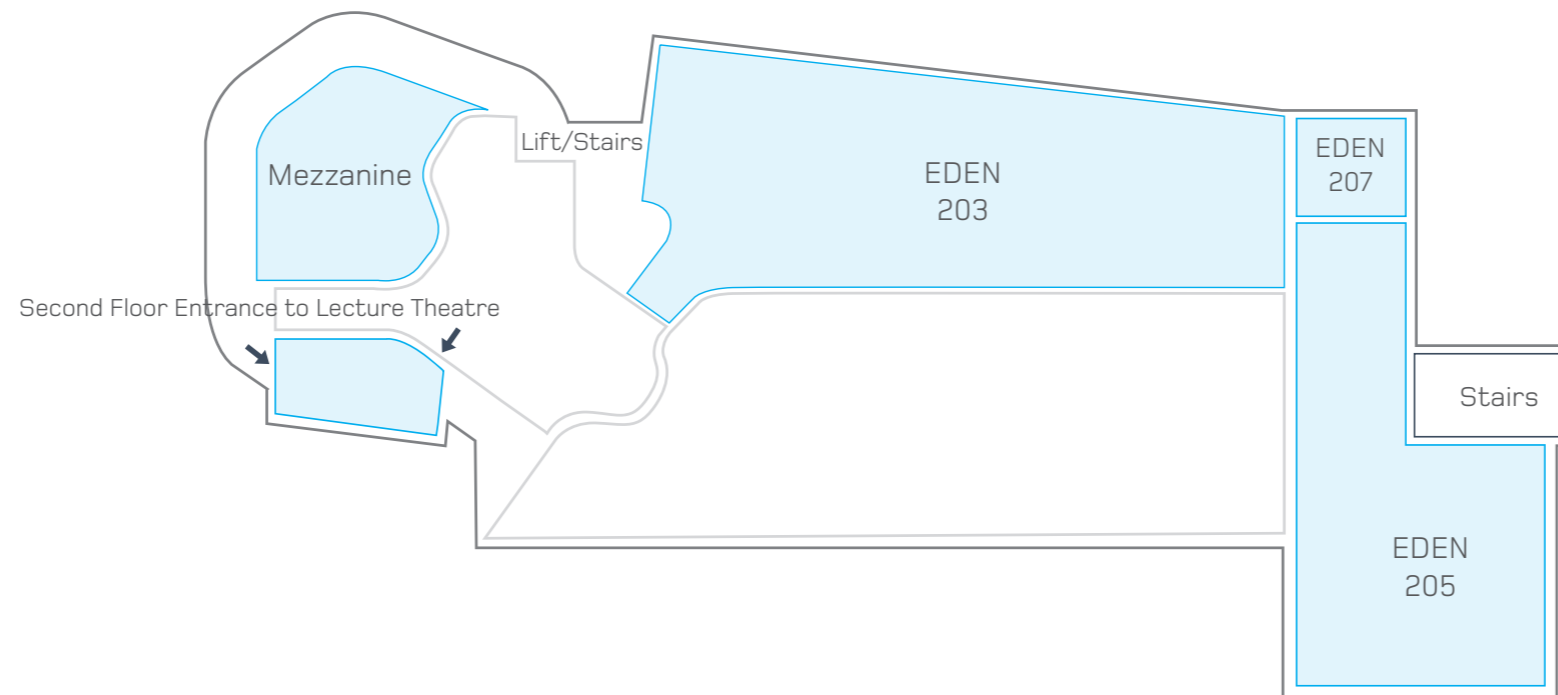

EDEN BUILDING (GROUND FLOOR)

SOCIAL DISTANCING FLOOR PLAN

KEY:

-  Entrance/Exit
-  One way system direction
-  Hand sanitiser station

THANK YOU FOR YOUR CO-OPERATION IN KEEPING LIVERPOOL HOPE UNIVERSITY A SAFE PLACE TO STUDY.

EDEN BUILDING (FIRST FLOOR) SOCIAL DISTANCING FLOOR PLAN

LIVERPOOL HOPE
UNIVERSITY
175 YEARS OF ACADEMIC
EXCELLENCE

THANK YOU FOR YOUR CO-OPERATION IN KEEPING
LIVERPOOL HOPE UNIVERSITY A SAFE PLACE TO STUDY.

EDEN BUILDING (SECOND FLOOR)

SOCIAL DISTANCING FLOOR PLAN

Taggart Avenue

KEY:

-  Entrance/Exit
-  One way system direction
-  Hand sanitiser station

LIVERPOOL HOPE
UNIVERSITY
175 YEARS OF ACADEMIC
EXCELLENCE