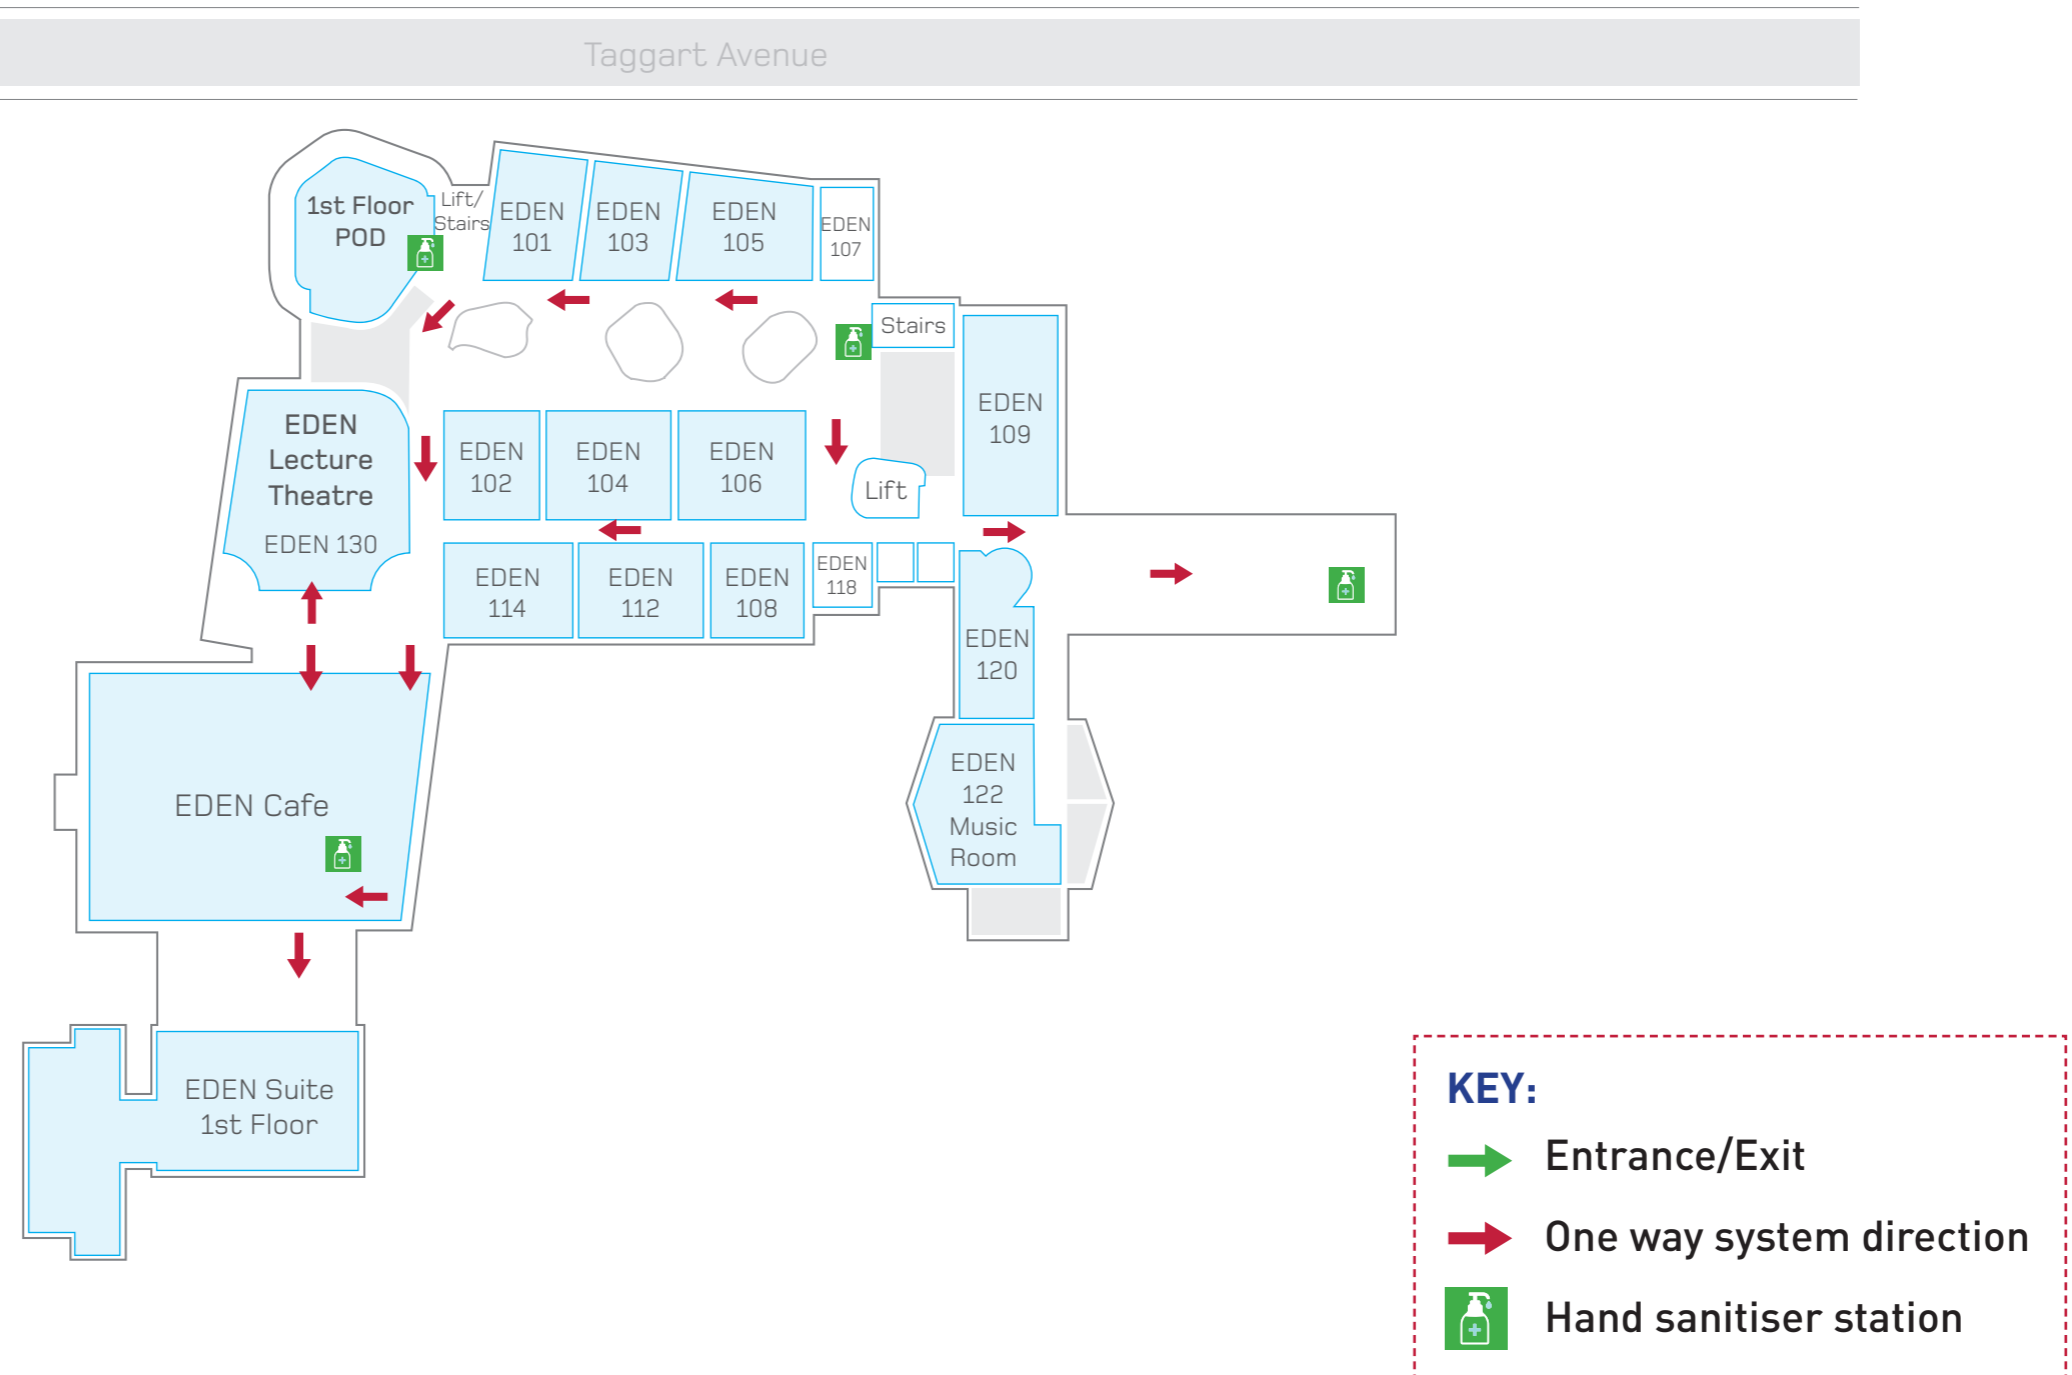

EDEN BUILDING (GROUND FLOOR)

SOCIAL DISTANCING FLOOR PLAN

KEY:

-  Entrance/Exit
-  One way system direction
-  Hand sanitiser station

THANK YOU FOR YOUR CO-OPERATION IN KEEPING LIVERPOOL HOPE UNIVERSITY A SAFE PLACE TO STUDY.

EDEN BUILDING (FIRST FLOOR) SOCIAL DISTANCING FLOOR PLAN

LIVERPOOL HOPE
UNIVERSITY
175 YEARS OF ACADEMIC
EXCELLENCE

THANK YOU FOR YOUR CO-OPERATION IN KEEPING
LIVERPOOL HOPE UNIVERSITY A SAFE PLACE TO STUDY.

EDEN BUILDING (SECOND FLOOR)

SOCIAL DISTANCING FLOOR PLAN

Taggart Avenue

KEY:

-  Entrance/Exit
-  One way system direction
-  Hand sanitiser station

LIVERPOOL HOPE
UNIVERSITY
175 YEARS OF ACADEMIC
EXCELLENCE