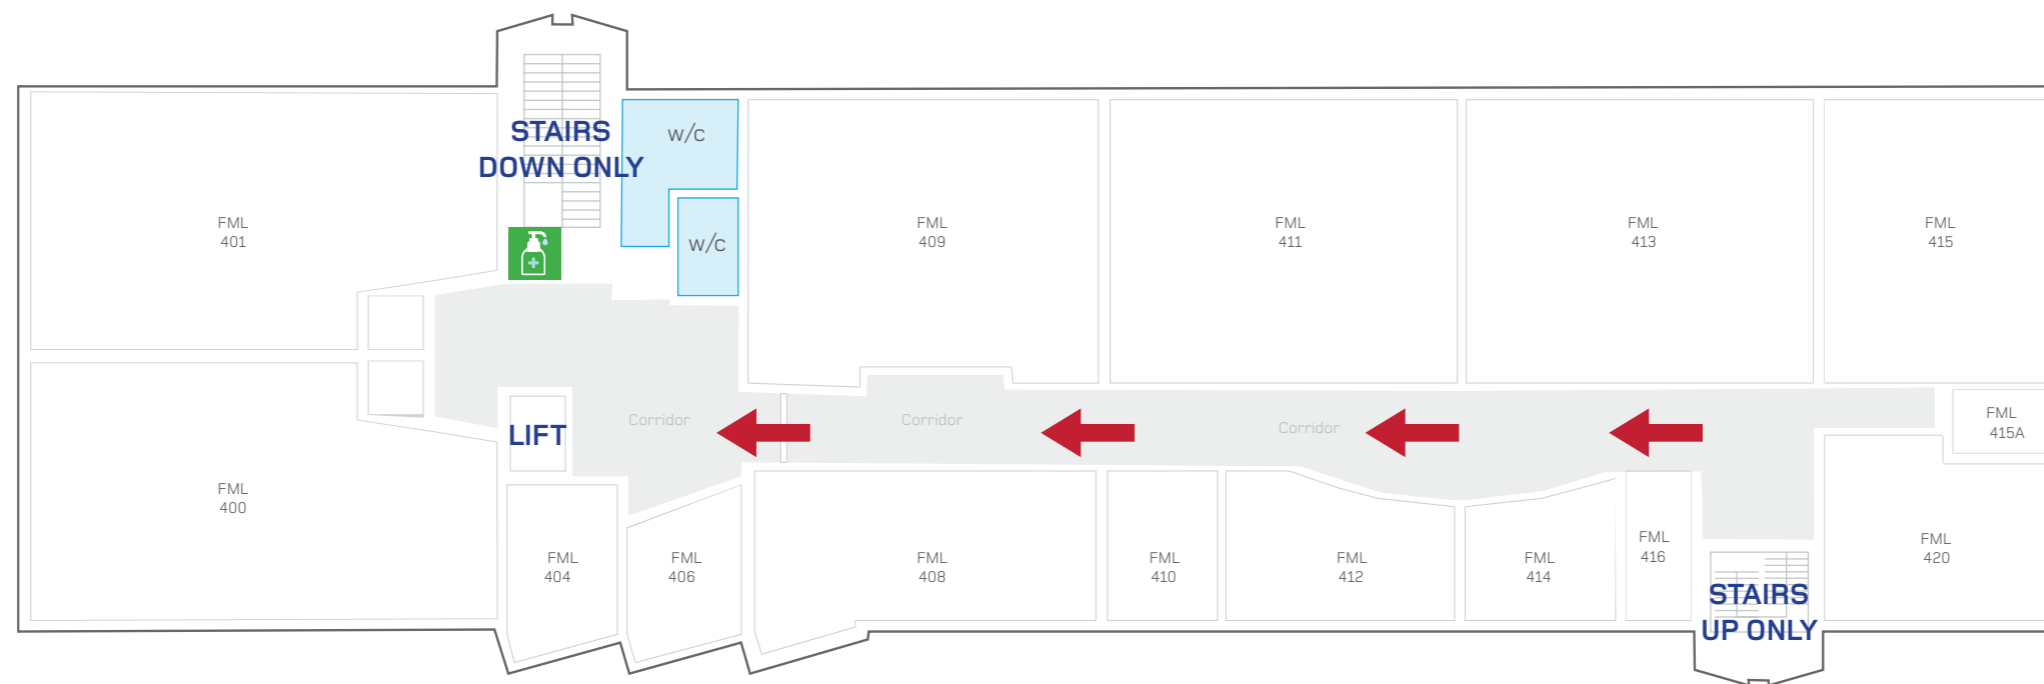

FML AND AJB (GROUND FLOOR) SOCIAL DISTANCING FLOOR PLAN

**LIVERPOOL HOPE
UNIVERSITY**
175 YEARS OF ACADEMIC
EXCELLENCE

**THANK YOU FOR YOUR CO-OPERATION IN KEEPING
LIVERPOOL HOPE UNIVERSITY A SAFE PLACE TO STUDY.**

FML (FIRST FLOOR) SOCIAL DISTANCING FLOOR PLAN

KEY:

- Entrance/Exit
- One way system direction
- 🧴 Hand sanitiser station

**THANK YOU FOR YOUR CO-OPERATION IN KEEPING
LIVERPOOL HOPE UNIVERSITY A SAFE PLACE TO STUDY.**

FML (SECOND FLOOR) SOCIAL DISTANCING FLOOR PLAN

KEY:

- Entrance/Exit
- One way system direction
- Hand sanitiser station

FML (THIRD FLOOR)

SOCIAL DISTANCING FLOOR PLAN

KEY:

- Entrance/Exit
- One way system direction
- 🧴 Hand sanitiser station

FML (FOURTH FLOOR) SOCIAL DISTANCING FLOOR PLAN

KEY:

- Entrance/Exit
- One way system direction
- Hand sanitiser station