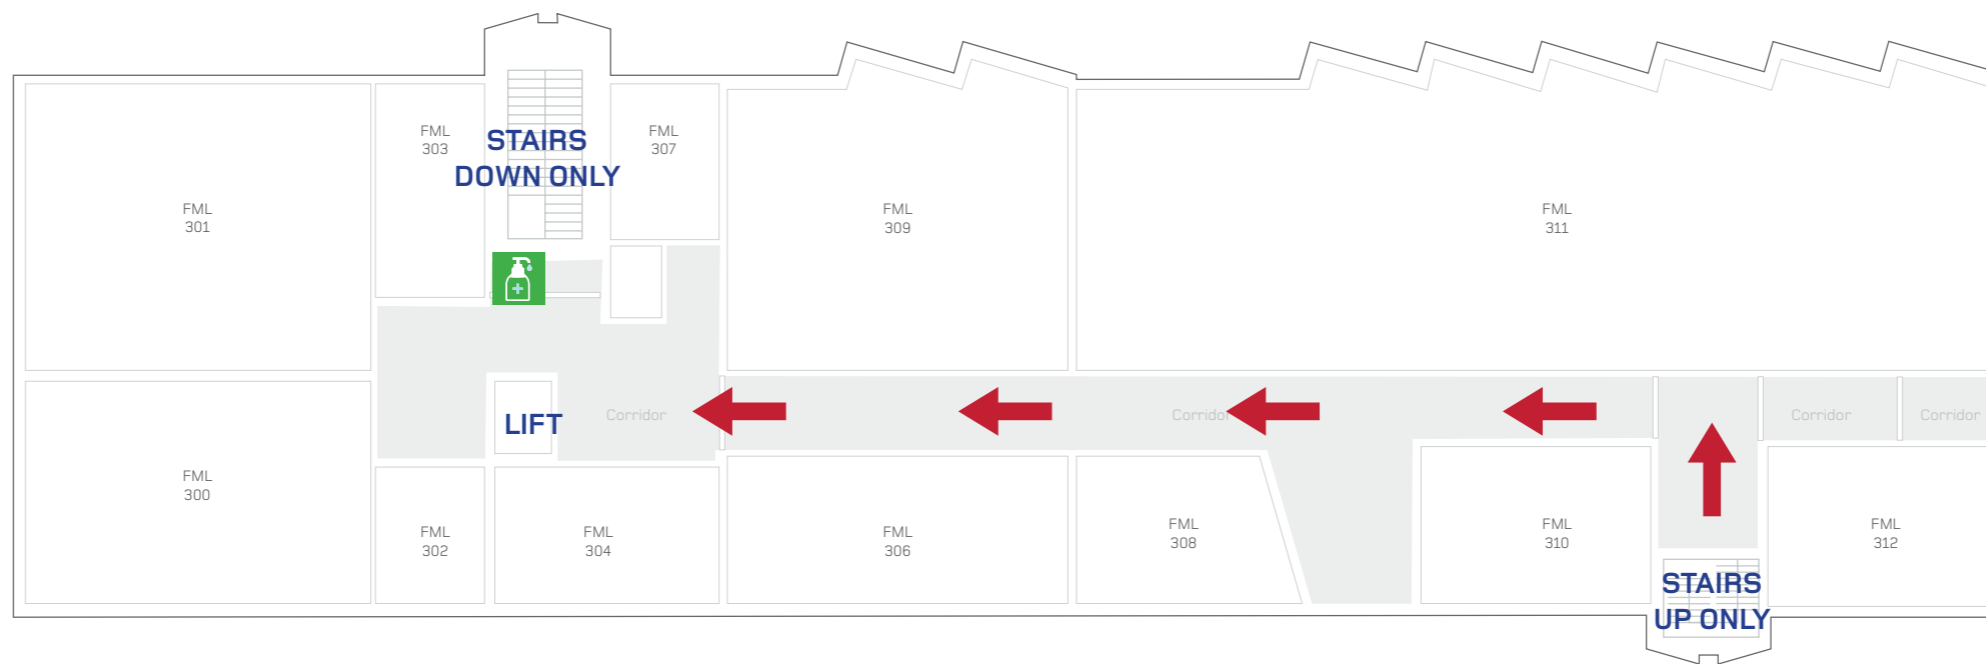

FML AND AJB (GROUND FLOOR) SOCIAL DISTANCING FLOOR PLAN

**LIVERPOOL HOPE
UNIVERSITY**
175 YEARS OF ACADEMIC
EXCELLENCE

**THANK YOU FOR YOUR CO-OPERATION IN KEEPING
LIVERPOOL HOPE UNIVERSITY A SAFE PLACE TO STUDY.**

FML (FIRST FLOOR) SOCIAL DISTANCING FLOOR PLAN

KEY:

- Entrance/Exit
- One way system direction
- 🧴 Hand sanitiser station

**THANK YOU FOR YOUR CO-OPERATION IN KEEPING
LIVERPOOL HOPE UNIVERSITY A SAFE PLACE TO STUDY.**

FML (SECOND FLOOR) SOCIAL DISTANCING FLOOR PLAN

KEY:

- Entrance/Exit
- One way system direction
- Hand sanitiser station

FML (THIRD FLOOR)

SOCIAL DISTANCING FLOOR PLAN

KEY:

- Entrance/Exit
- One way system direction
- 🧴 Hand sanitiser station

FML (FOURTH FLOOR) SOCIAL DISTANCING FLOOR PLAN

KEY:

- Entrance/Exit
- One way system direction
- Hand sanitiser station