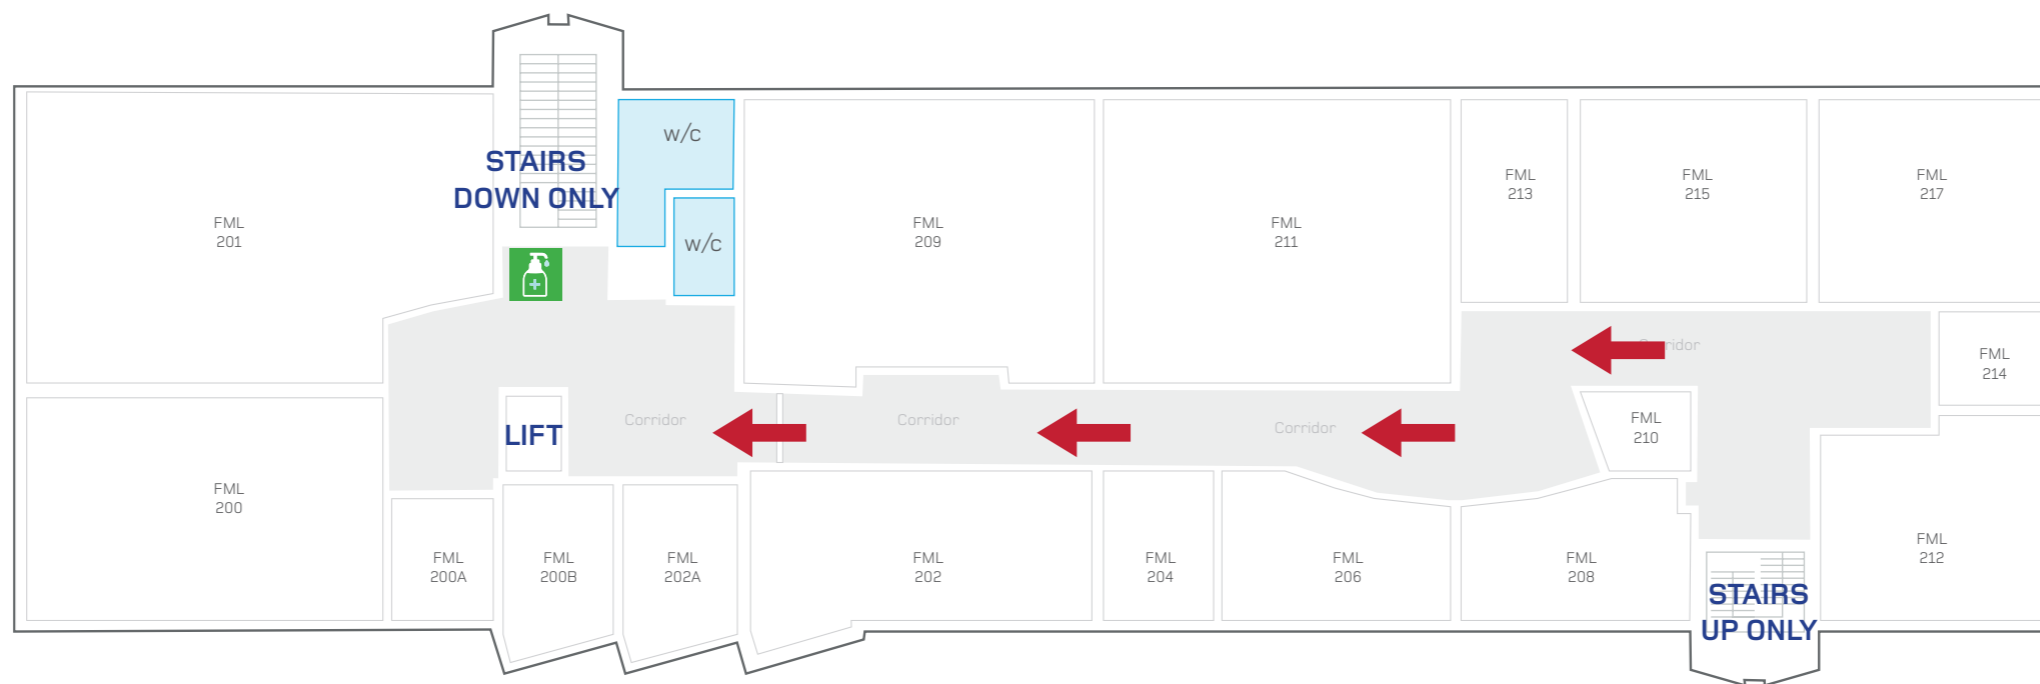

FML AND AJB (GROUND FLOOR) SOCIAL DISTANCING FLOOR PLAN

**LIVERPOOL HOPE
UNIVERSITY**
175 YEARS OF ACADEMIC
EXCELLENCE

**THANK YOU FOR YOUR CO-OPERATION IN KEEPING
LIVERPOOL HOPE UNIVERSITY A SAFE PLACE TO STUDY.**

FML (FIRST FLOOR) SOCIAL DISTANCING FLOOR PLAN

KEY:

- Entrance/Exit
- One way system direction
- 🧴 Hand sanitiser station

**THANK YOU FOR YOUR CO-OPERATION IN KEEPING
LIVERPOOL HOPE UNIVERSITY A SAFE PLACE TO STUDY.**

FML (SECOND FLOOR) SOCIAL DISTANCING FLOOR PLAN

KEY:

- Entrance/Exit
- One way system direction
- Hand sanitiser station

FML (THIRD FLOOR)

SOCIAL DISTANCING FLOOR PLAN

KEY:

- Entrance/Exit
- One way system direction
- 🧴 Hand sanitiser station

FML (FOURTH FLOOR) SOCIAL DISTANCING FLOOR PLAN

KEY:

- Entrance/Exit
- One way system direction
- Hand sanitiser station