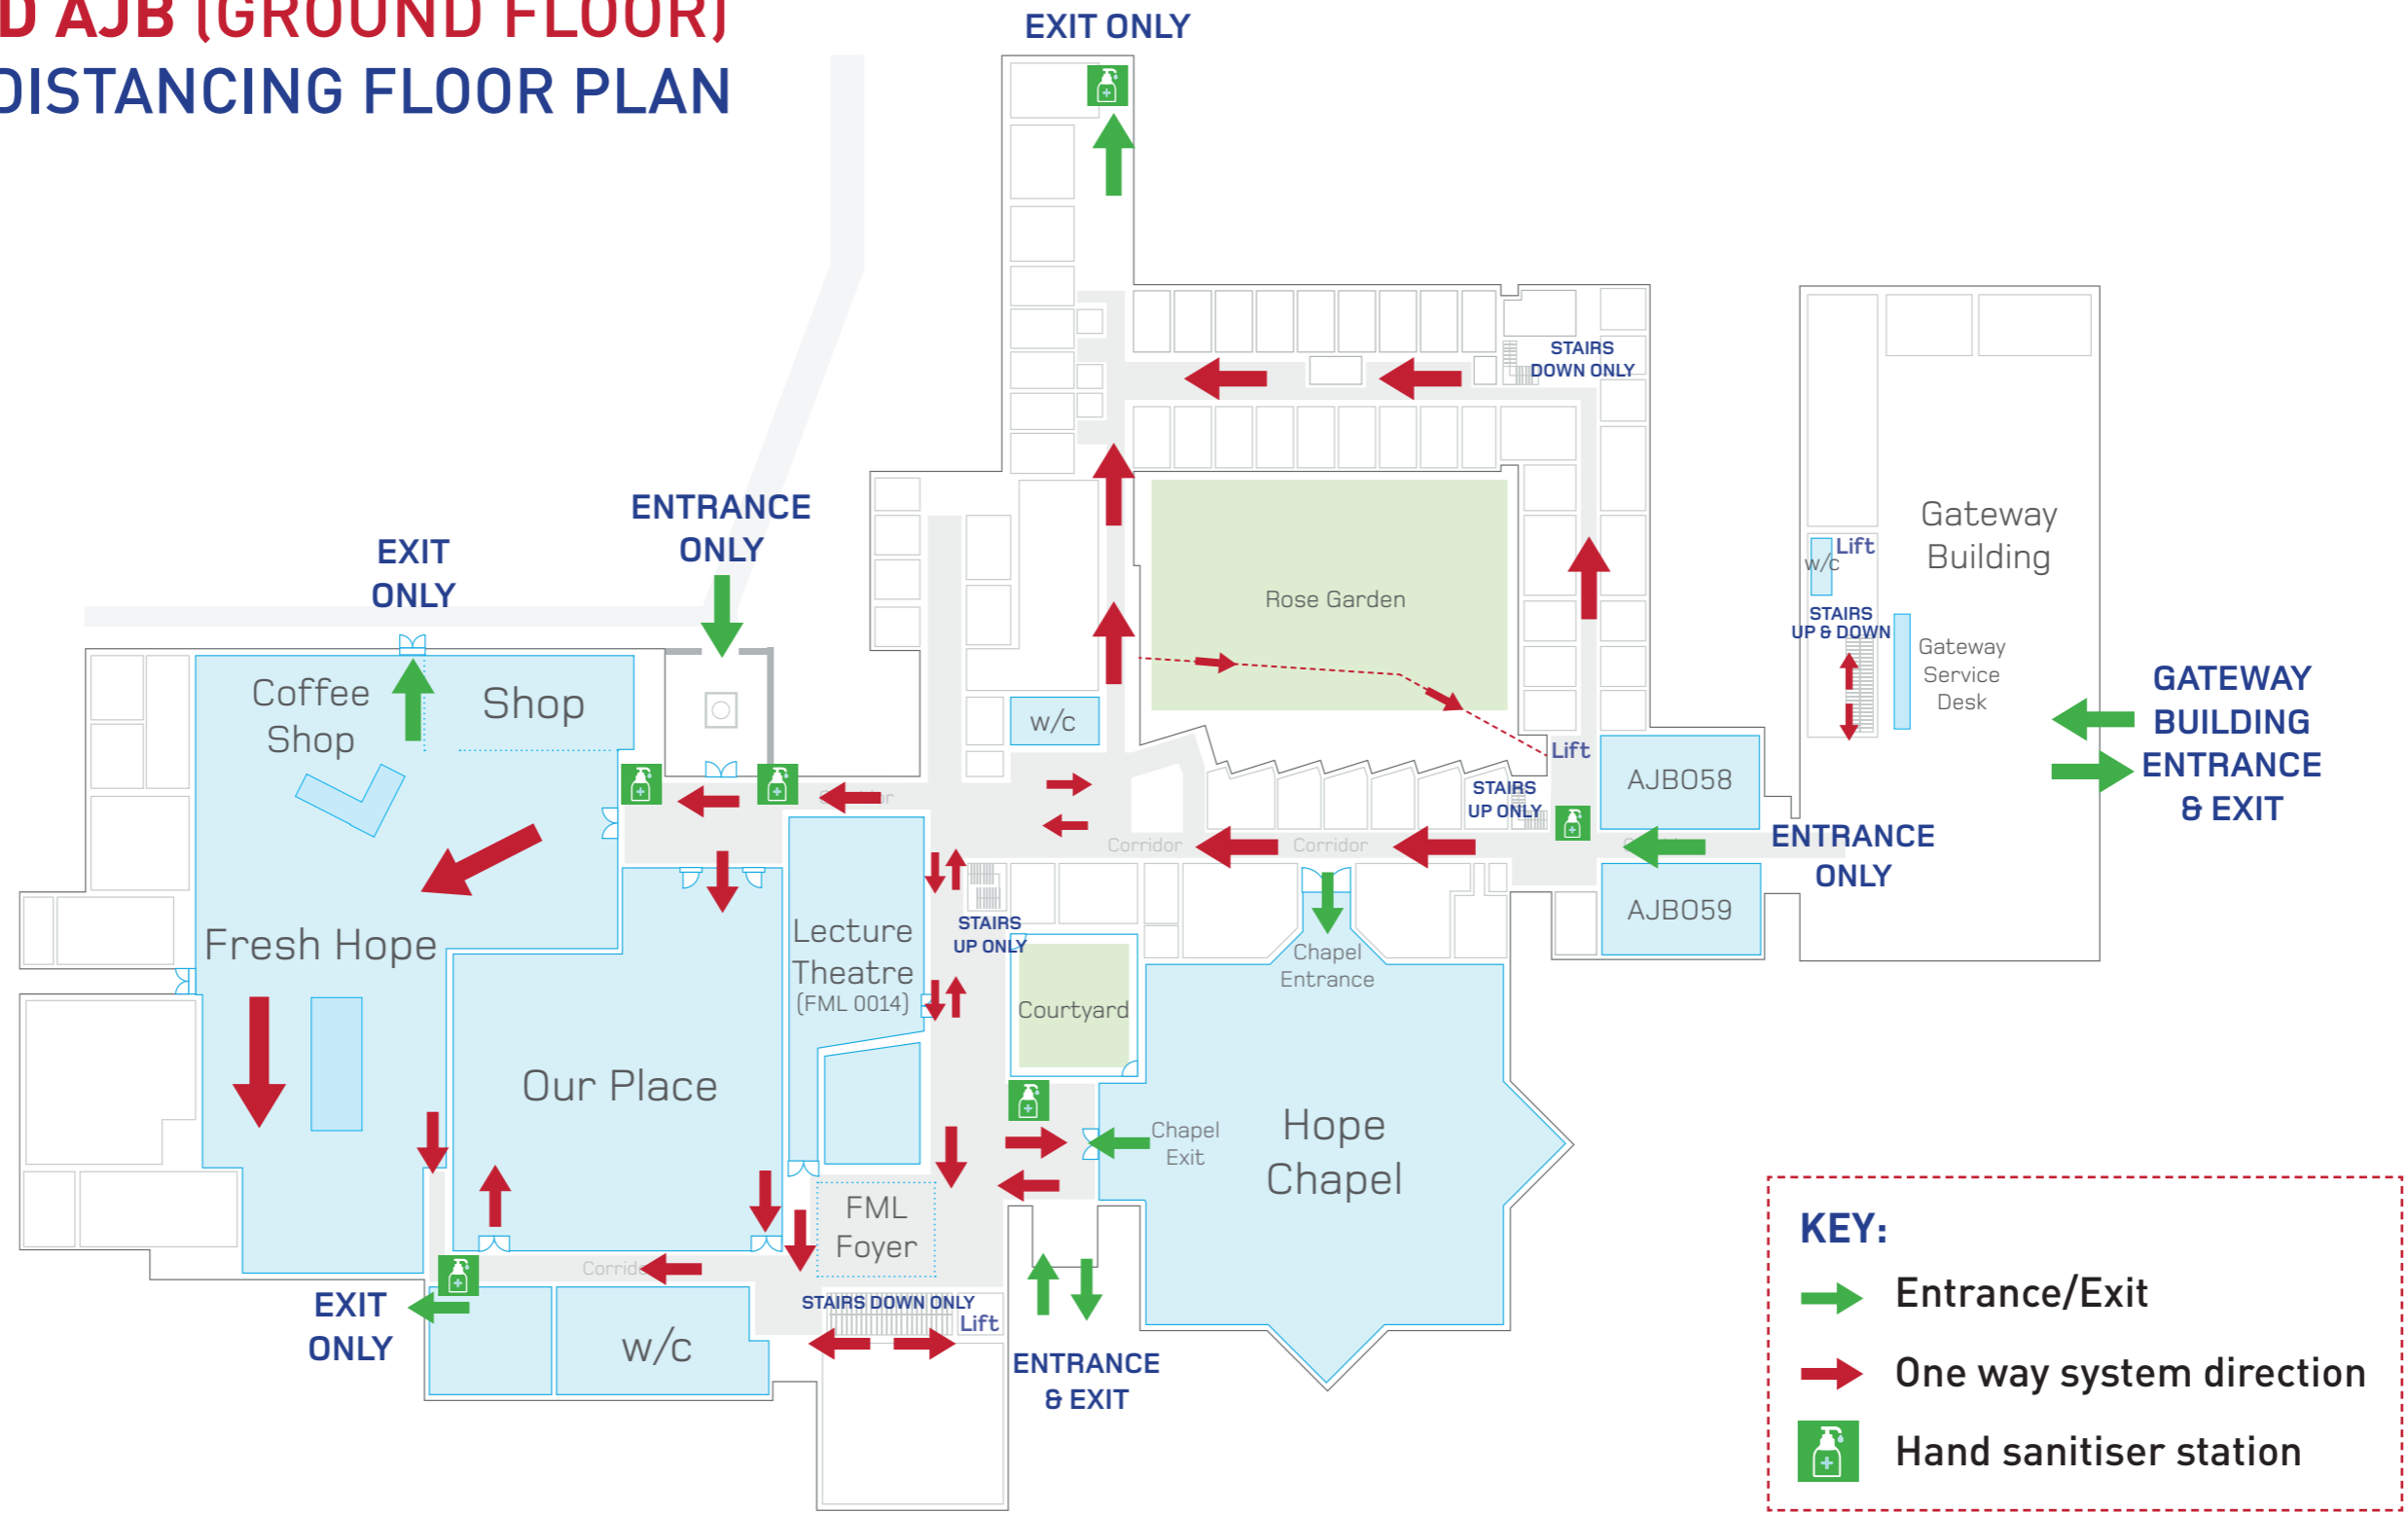

FML AND AJB (GROUND FLOOR) SOCIAL DISTANCING FLOOR PLAN

**LIVERPOOL HOPE
UNIVERSITY**
175 YEARS OF ACADEMIC
EXCELLENCE

**THANK YOU FOR YOUR CO-OPERATION IN KEEPING
LIVERPOOL HOPE UNIVERSITY A SAFE PLACE TO STUDY.**

FML (FIRST FLOOR) SOCIAL DISTANCING FLOOR PLAN

KEY:

- Entrance/Exit
- One way system direction
- 🧴 Hand sanitiser station

**THANK YOU FOR YOUR CO-OPERATION IN KEEPING
LIVERPOOL HOPE UNIVERSITY A SAFE PLACE TO STUDY.**

FML (SECOND FLOOR) SOCIAL DISTANCING FLOOR PLAN

KEY:

- Entrance/Exit
- One way system direction
- Hand sanitiser station

FML (THIRD FLOOR)

SOCIAL DISTANCING FLOOR PLAN

KEY:

- Entrance/Exit
- One way system direction
- 🧴 Hand sanitiser station

FML (FOURTH FLOOR) SOCIAL DISTANCING FLOOR PLAN

KEY:

- Entrance/Exit
- One way system direction
- Hand sanitiser station