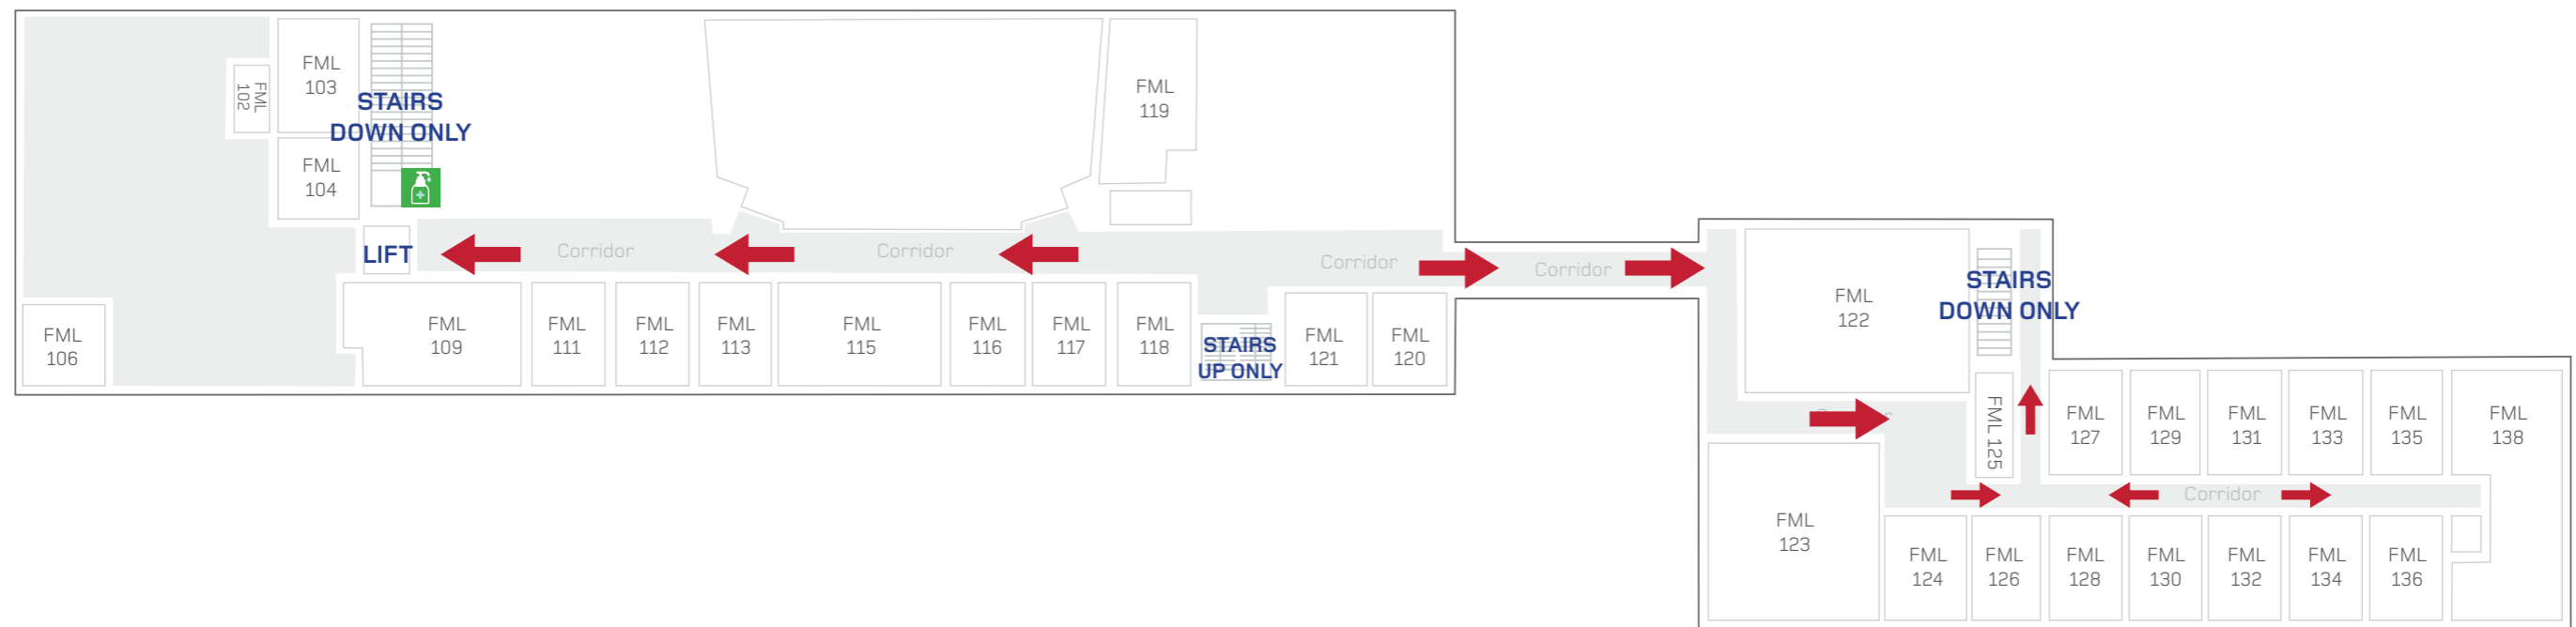

FML AND AJB (GROUND FLOOR) SOCIAL DISTANCING FLOOR PLAN

**LIVERPOOL HOPE
UNIVERSITY**
175 YEARS OF ACADEMIC
EXCELLENCE

**THANK YOU FOR YOUR CO-OPERATION IN KEEPING
LIVERPOOL HOPE UNIVERSITY A SAFE PLACE TO STUDY.**

FML (FIRST FLOOR) SOCIAL DISTANCING FLOOR PLAN

KEY:

- Entrance/Exit
- One way system direction
- 🧴 Hand sanitiser station

**THANK YOU FOR YOUR CO-OPERATION IN KEEPING
LIVERPOOL HOPE UNIVERSITY A SAFE PLACE TO STUDY.**

FML (SECOND FLOOR) SOCIAL DISTANCING FLOOR PLAN

KEY:

- Entrance/Exit
- One way system direction
- Hand sanitiser station

FML (THIRD FLOOR)

SOCIAL DISTANCING FLOOR PLAN

KEY:

- Entrance/Exit
- One way system direction
- 🧴 Hand sanitiser station

FML (FOURTH FLOOR) SOCIAL DISTANCING FLOOR PLAN

KEY:

- Entrance/Exit
- One way system direction
- Hand sanitiser station