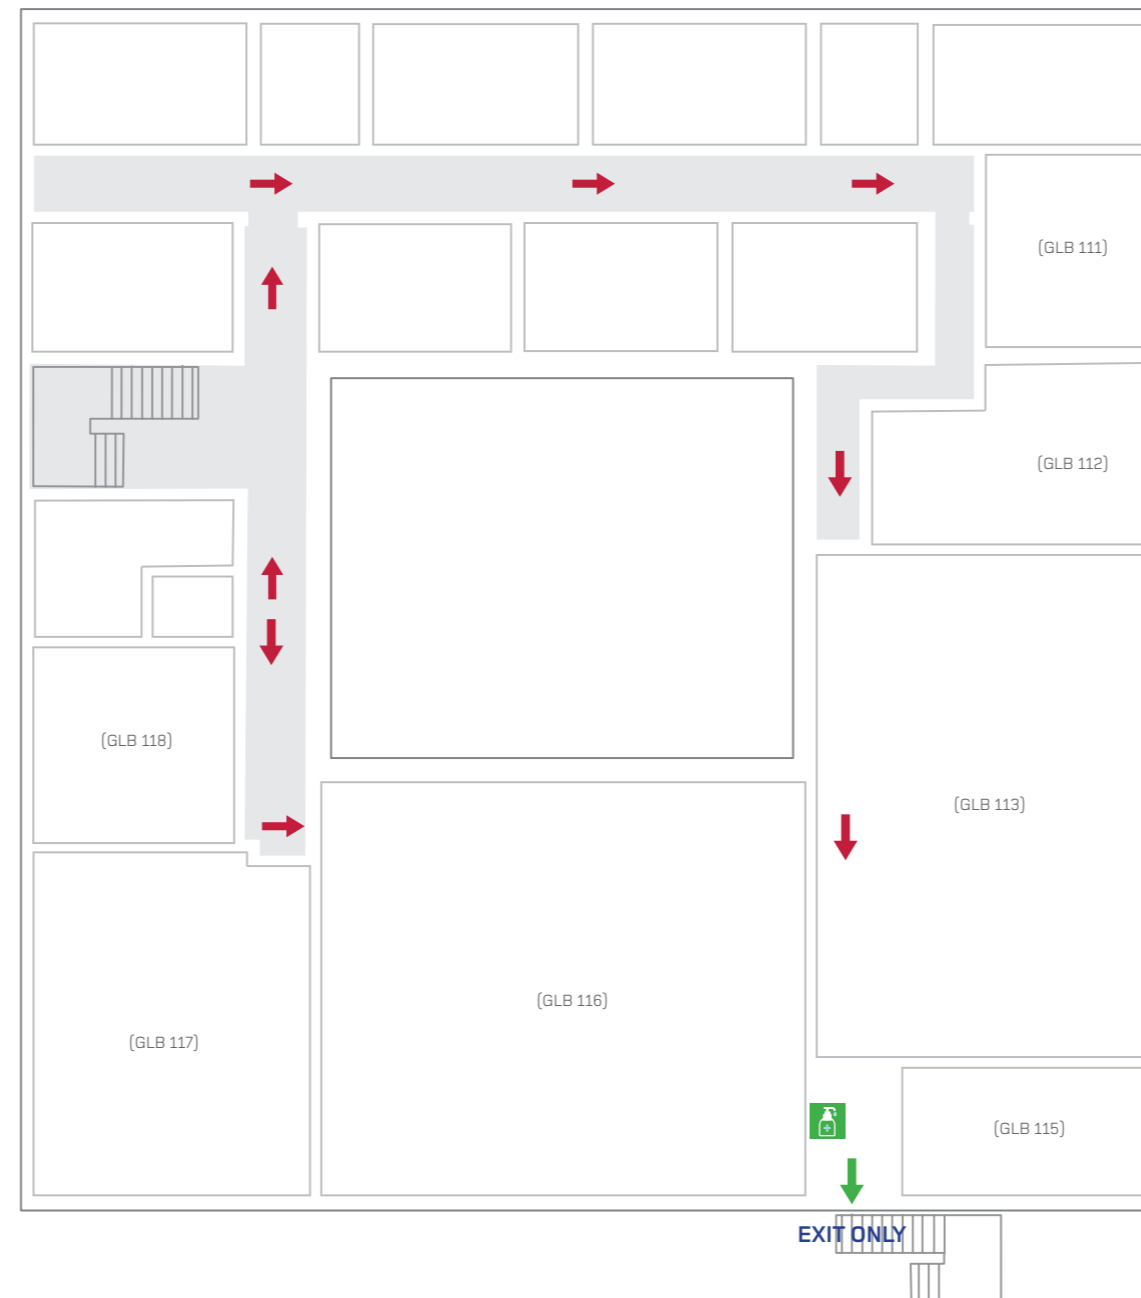

GREEN LANE BUILDING (GROUND FLOOR)

SOCIAL DISTANCING FLOOR PLAN

KEY:

- Entrance/Exit
- One way system direction
- 🧴 Hand sanitiser station

**THANK YOU FOR YOUR CO-OPERATION IN KEEPING
LIVERPOOL HOPE UNIVERSITY A SAFE PLACE TO STUDY.**

GREEN LANE BUILDING (FIRST FLOOR)

SOCIAL DISTANCING FLOOR PLAN

KEY:

- Entrance/Exit
- One way system direction
- 🧴 Hand sanitiser station