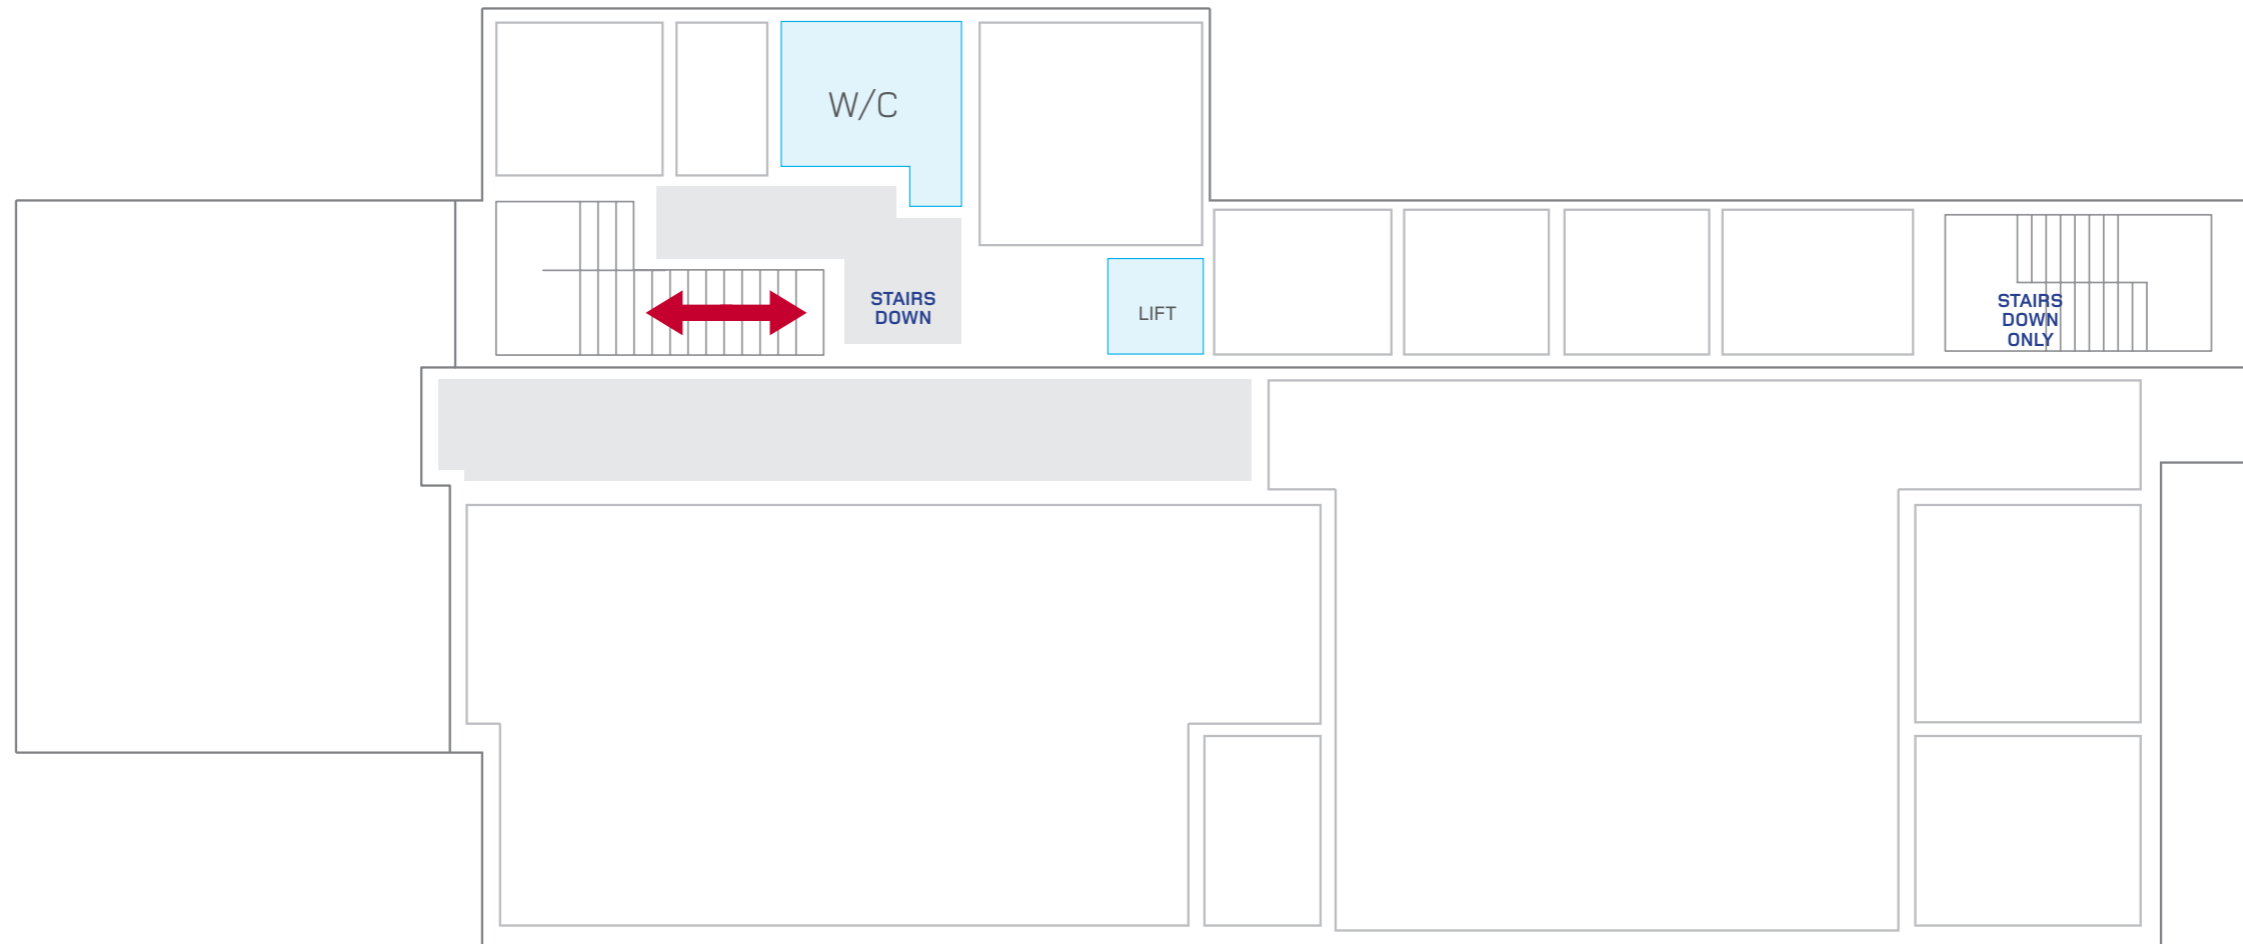

GATEWAY BUILDING (GROUND FLOOR)

SOCIAL DISTANCING FLOOR PLAN

KEY:

→ One way system direction

🧴 Hand sanitiser station

LIVERPOOL HOPE
UNIVERSITY

175 YEARS OF ACADEMIC
EXCELLENCE

THANK YOU FOR YOUR CO-OPERATION IN KEEPING
LIVERPOOL HOPE UNIVERSITY A SAFE PLACE TO STUDY.

GATEWAY BUILDING (FIRST FLOOR)

SOCIAL DISTANCING FLOOR PLAN

KEY:

➔ One way system direction

🧴 Hand sanitiser station

LIVERPOOL HOPE UNIVERSITY
175 YEARS OF ACADEMIC EXCELLENCE

THANK YOU FOR YOUR CO-OPERATION IN KEEPING LIVERPOOL HOPE UNIVERSITY A SAFE PLACE TO STUDY.

GATEWAY BUILDING (SECOND FLOOR)

SOCIAL DISTANCING FLOOR PLAN

KEY:

 One way system direction

 Hand sanitiser station

**LIVERPOOL HOPE
UNIVERSITY**
175 YEARS OF ACADEMIC
EXCELLENCE

**THANK YOU FOR YOUR CO-OPERATION IN KEEPING
LIVERPOOL HOPE UNIVERSITY A SAFE PLACE TO STUDY.**