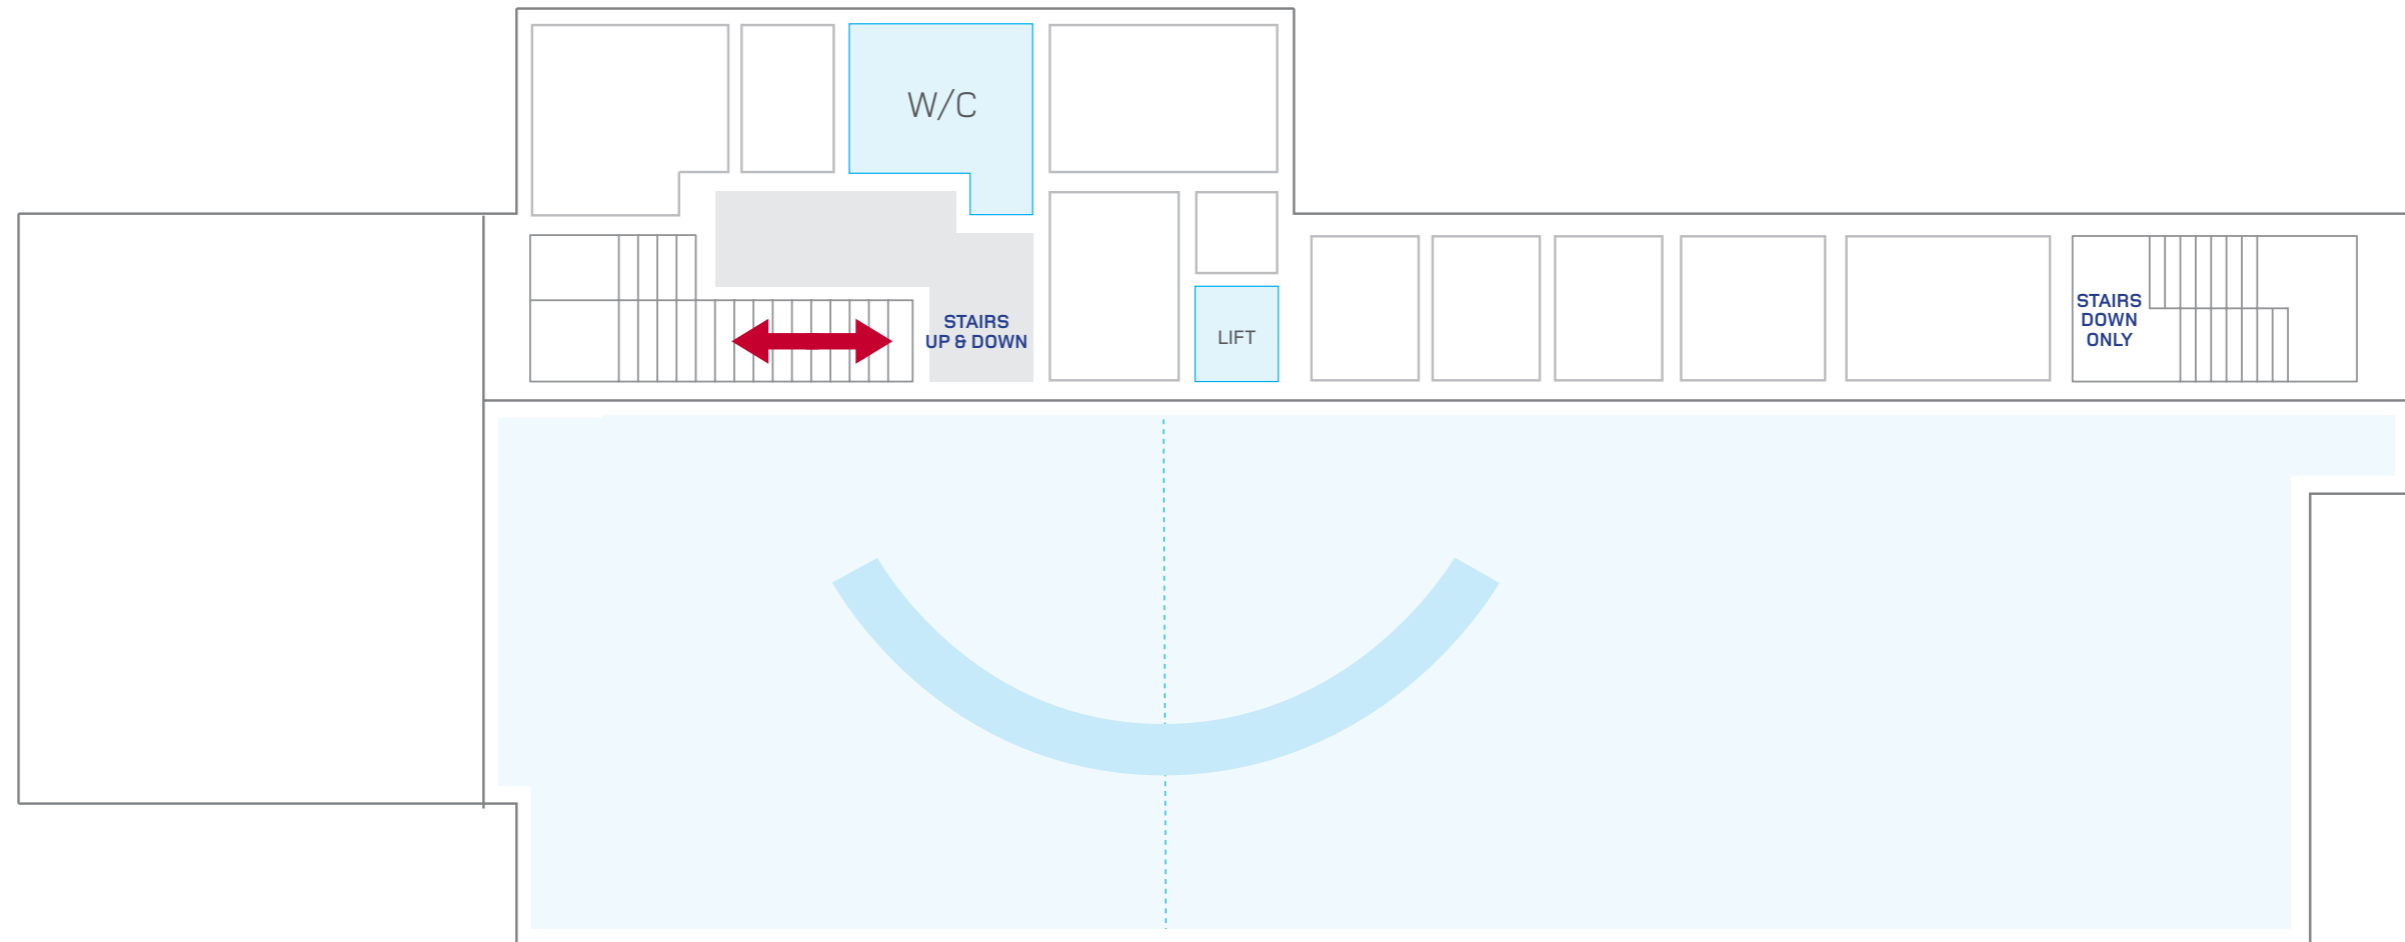

GATEWAY BUILDING (GROUND FLOOR)

SOCIAL DISTANCING FLOOR PLAN

KEY:

→ One way system direction

🧴 Hand sanitiser station

LIVERPOOL HOPE
UNIVERSITY

175 YEARS OF ACADEMIC
EXCELLENCE

THANK YOU FOR YOUR CO-OPERATION IN KEEPING
LIVERPOOL HOPE UNIVERSITY A SAFE PLACE TO STUDY.

GATEWAY BUILDING (FIRST FLOOR)

SOCIAL DISTANCING FLOOR PLAN

KEY:

➔ One way system direction

🧴 Hand sanitiser station

LIVERPOOL HOPE UNIVERSITY
175 YEARS OF ACADEMIC EXCELLENCE

THANK YOU FOR YOUR CO-OPERATION IN KEEPING LIVERPOOL HOPE UNIVERSITY A SAFE PLACE TO STUDY.

GATEWAY BUILDING (SECOND FLOOR)

SOCIAL DISTANCING FLOOR PLAN

KEY:

 One way system direction

 Hand sanitiser station

**LIVERPOOL HOPE
UNIVERSITY**
175 YEARS OF ACADEMIC
EXCELLENCE

**THANK YOU FOR YOUR CO-OPERATION IN KEEPING
LIVERPOOL HOPE UNIVERSITY A SAFE PLACE TO STUDY.**