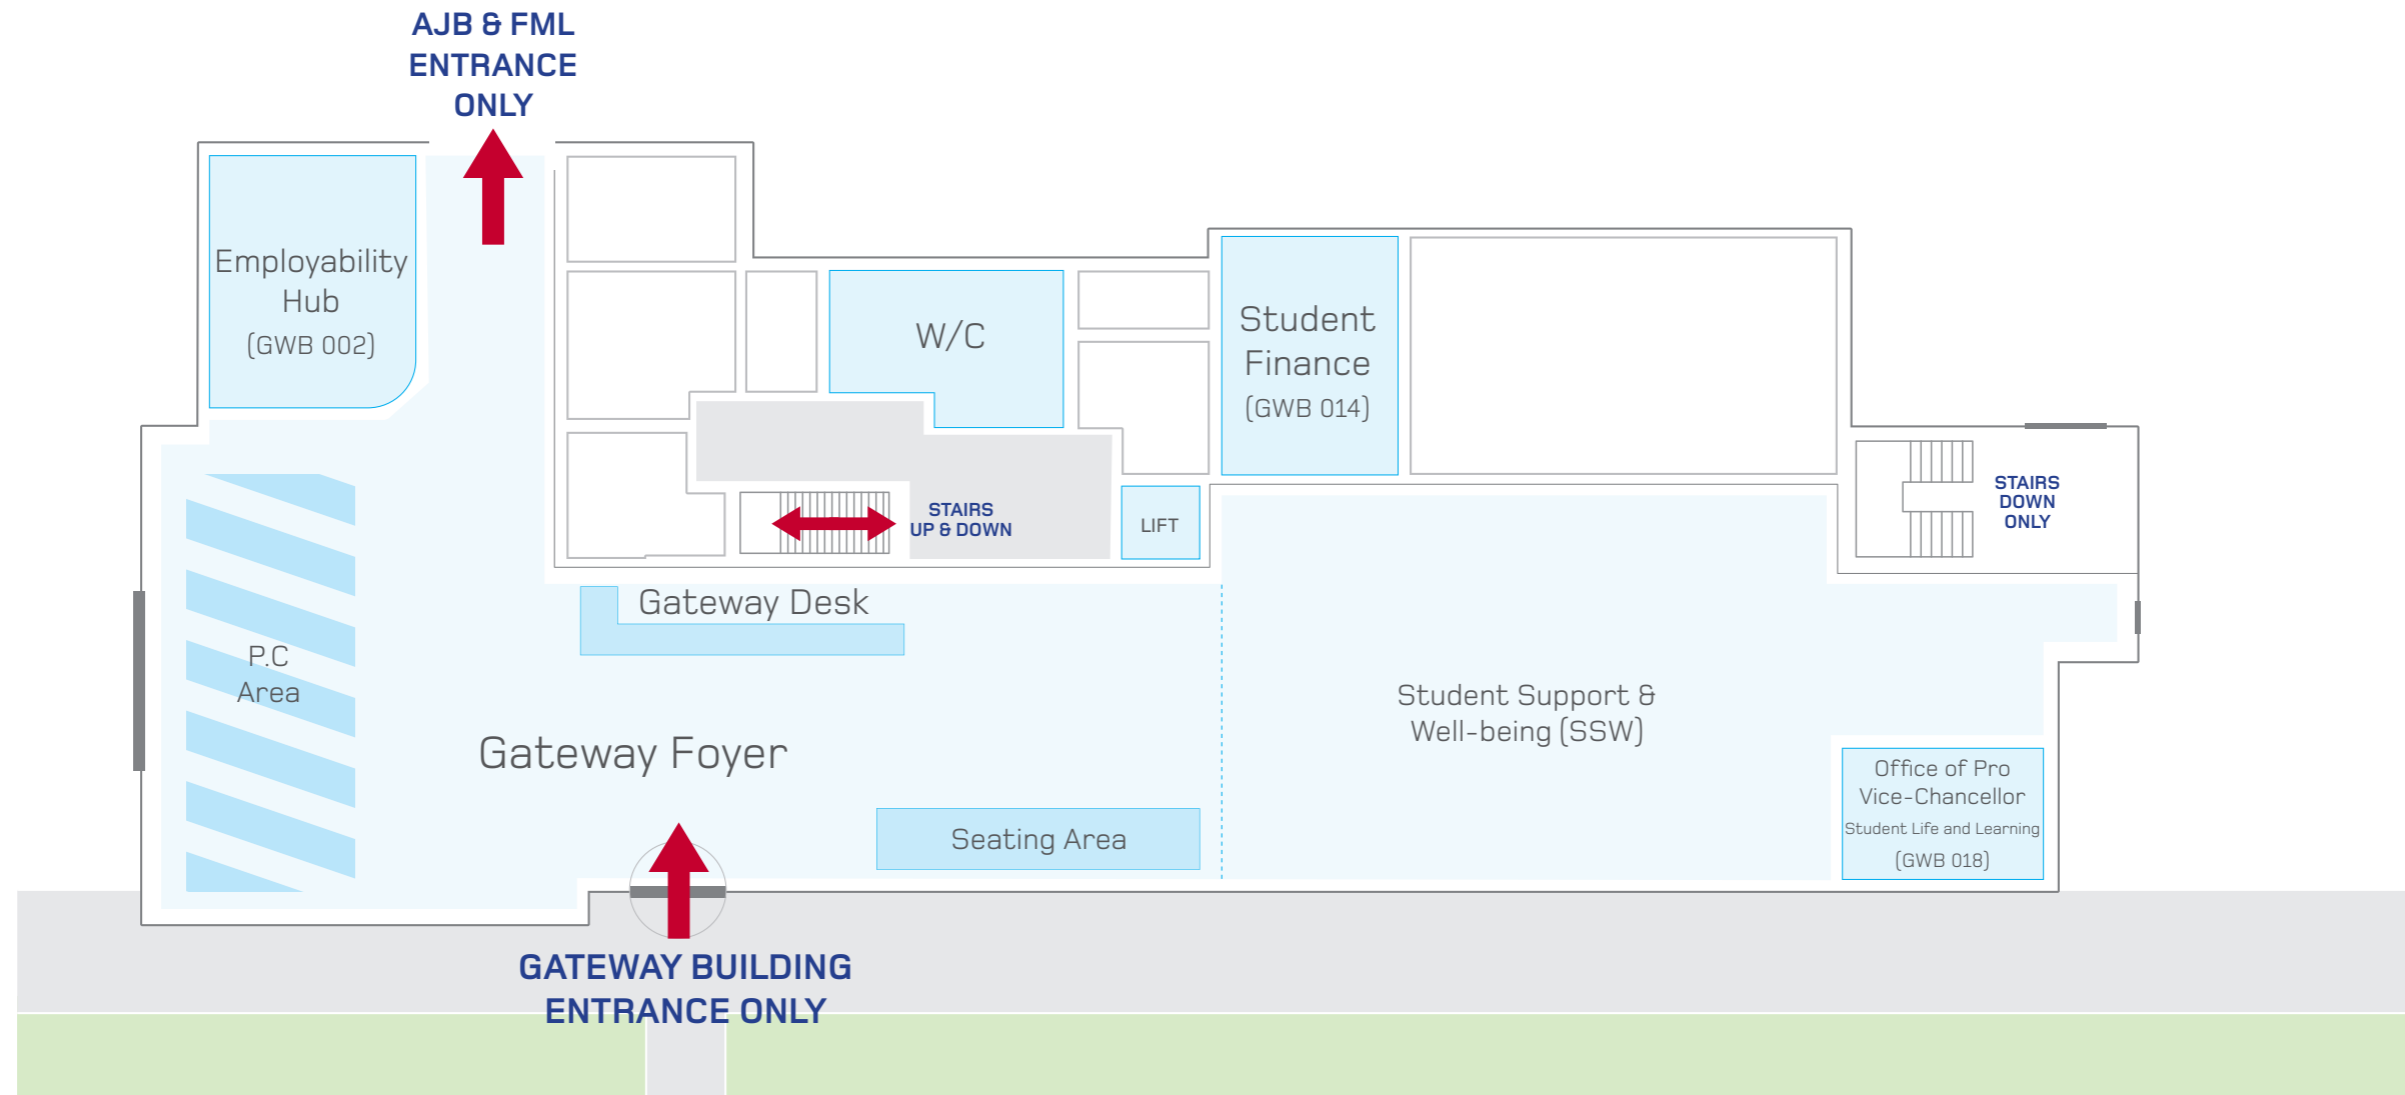

GATEWAY BUILDING (GROUND FLOOR)

SOCIAL DISTANCING FLOOR PLAN

KEY:

→ One way system direction

🧴 Hand sanitiser station

LIVERPOOL HOPE
UNIVERSITY

175 YEARS OF ACADEMIC
EXCELLENCE

THANK YOU FOR YOUR CO-OPERATION IN KEEPING
LIVERPOOL HOPE UNIVERSITY A SAFE PLACE TO STUDY.

GATEWAY BUILDING (FIRST FLOOR)

SOCIAL DISTANCING FLOOR PLAN

KEY:

➔ One way system direction

🧴 Hand sanitiser station

LIVERPOOL HOPE UNIVERSITY
175 YEARS OF ACADEMIC EXCELLENCE

THANK YOU FOR YOUR CO-OPERATION IN KEEPING LIVERPOOL HOPE UNIVERSITY A SAFE PLACE TO STUDY.

GATEWAY BUILDING (SECOND FLOOR)

SOCIAL DISTANCING FLOOR PLAN

KEY:

 One way system direction

 Hand sanitiser station

**LIVERPOOL HOPE
UNIVERSITY**
175 YEARS OF ACADEMIC
EXCELLENCE

**THANK YOU FOR YOUR CO-OPERATION IN KEEPING
LIVERPOOL HOPE UNIVERSITY A SAFE PLACE TO STUDY.**