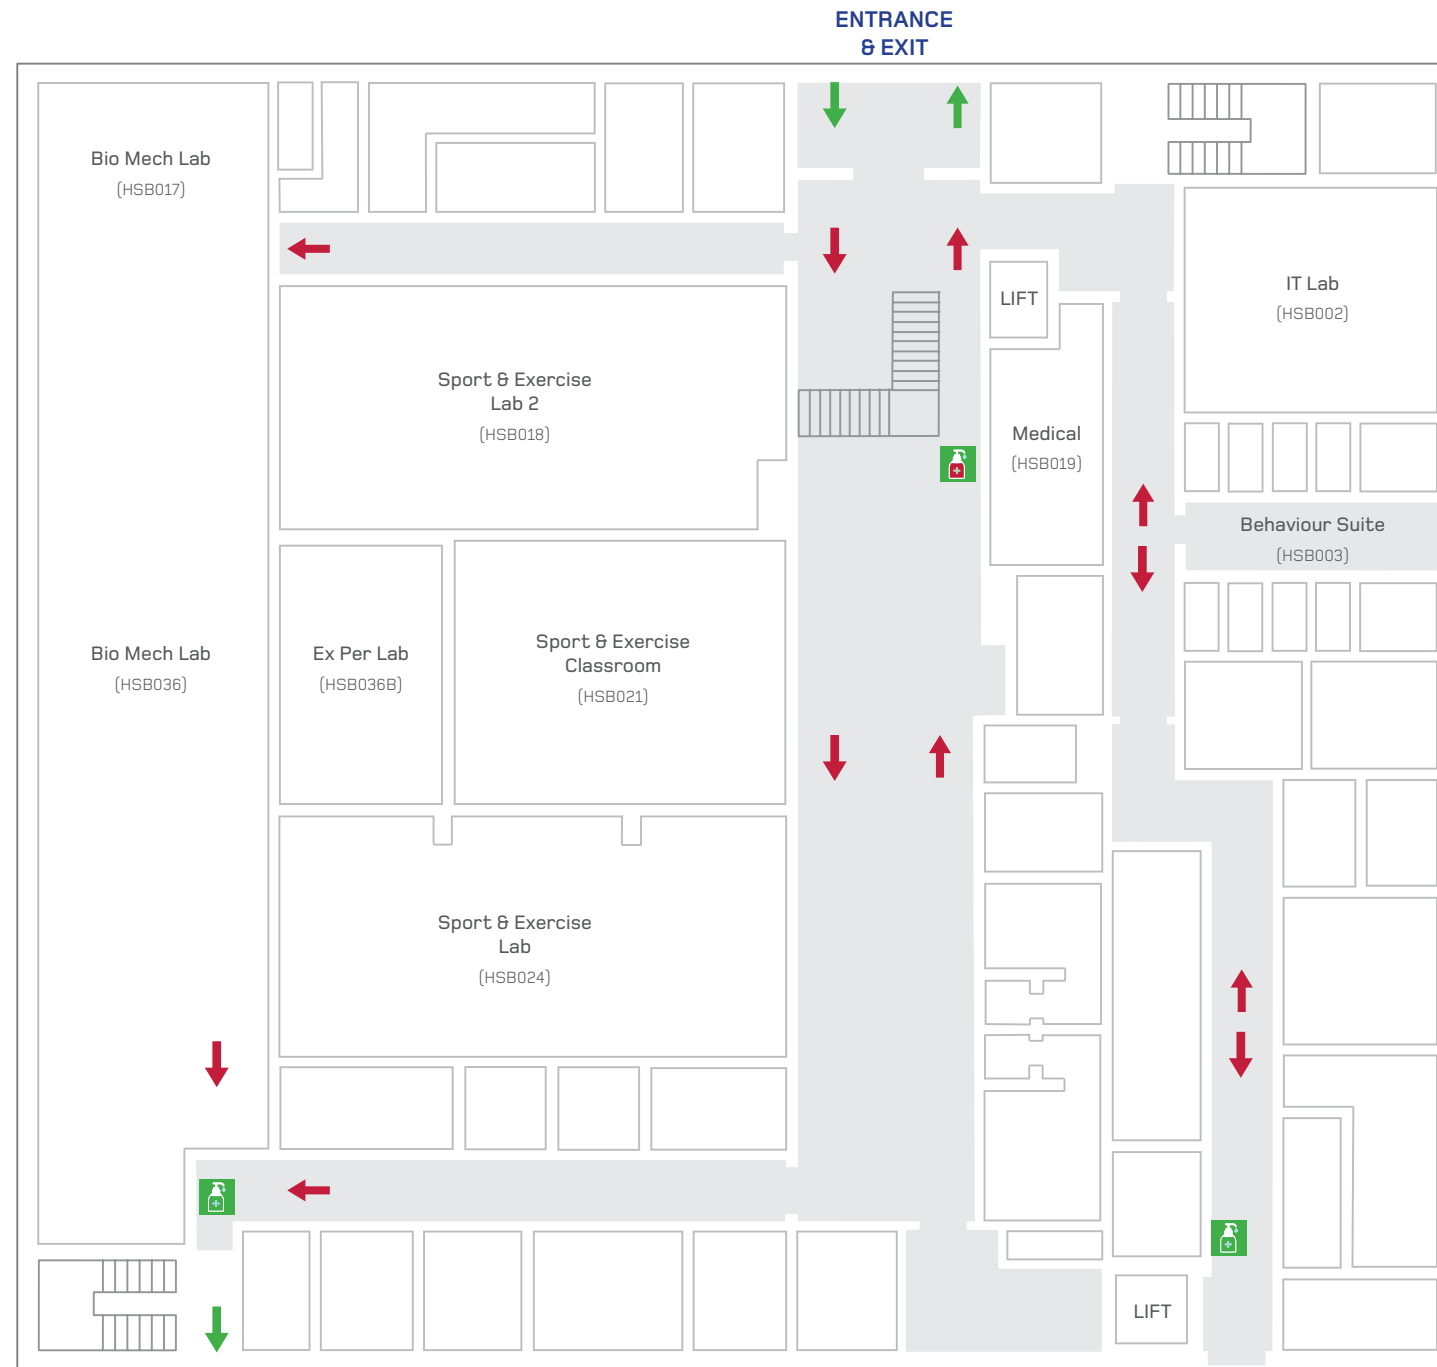

HEALTH SCIENCES (GROUND FLOOR)

SOCIAL DISTANCING FLOOR PLAN

KEY:

- Entrance/Exit
- One way system direction
- 🧴 Hand sanitiser station

LIVERPOOL HOPE UNIVERSITY
175 YEARS OF ACADEMIC EXCELLENCE

THANK YOU FOR YOUR CO-OPERATION IN KEEPING LIVERPOOL HOPE UNIVERSITY A SAFE PLACE TO STUDY.

HEALTH SCIENCES (FIRST FLOOR)

SOCIAL DISTANCING FLOOR PLAN

KEY:

-  Entrance/Exit
-  One way system direction
-  Hand sanitiser station

LIVERPOOL HOPE
UNIVERSITY
175 YEARS OF ACADEMIC
EXCELLENCE

**THANK YOU FOR YOUR CO-OPERATION IN KEEPING
LIVERPOOL HOPE UNIVERSITY A SAFE PLACE TO STUDY.**