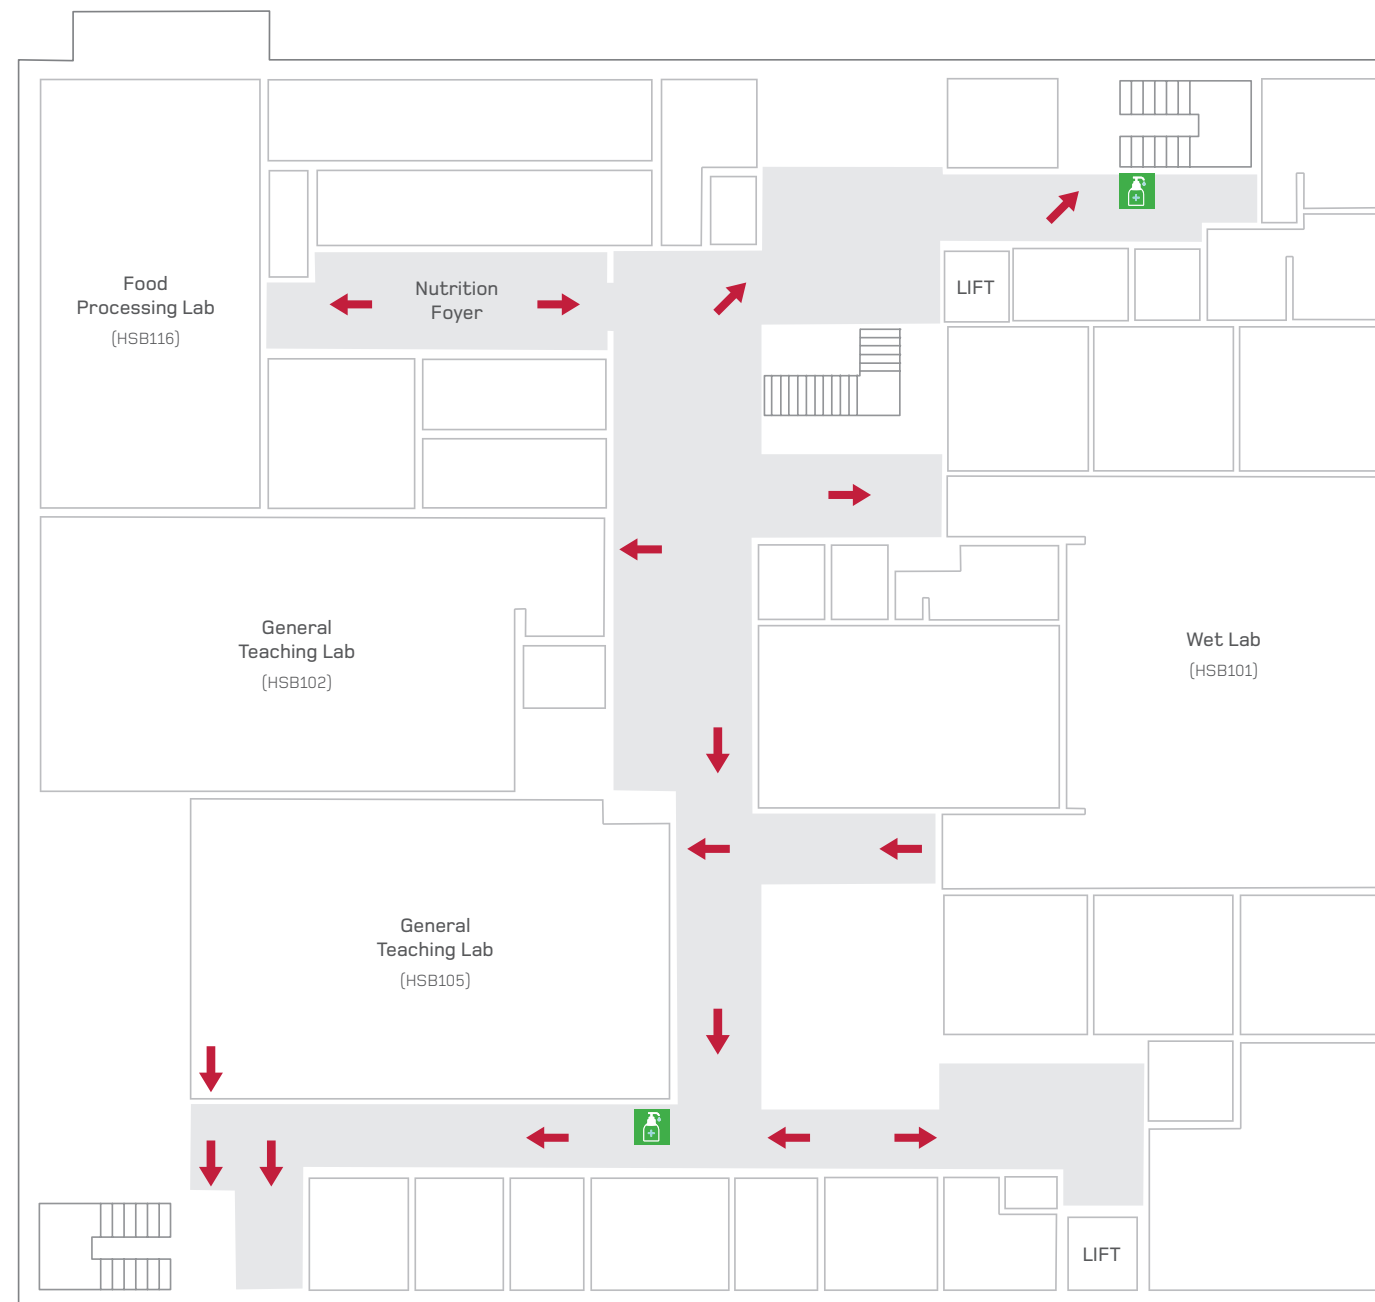

HEALTH SCIENCES (GROUND FLOOR)

SOCIAL DISTANCING FLOOR PLAN

KEY:

- Entrance/Exit
- One way system direction
- 🧴 Hand sanitiser station

LIVERPOOL HOPE UNIVERSITY
175 YEARS OF ACADEMIC EXCELLENCE

THANK YOU FOR YOUR CO-OPERATION IN KEEPING LIVERPOOL HOPE UNIVERSITY A SAFE PLACE TO STUDY.

HEALTH SCIENCES (FIRST FLOOR)

SOCIAL DISTANCING FLOOR PLAN

KEY:

-  Entrance/Exit
-  One way system direction
-  Hand sanitiser station

LIVERPOOL HOPE
UNIVERSITY
175 YEARS OF ACADEMIC
EXCELLENCE

**THANK YOU FOR YOUR CO-OPERATION IN KEEPING
LIVERPOOL HOPE UNIVERSITY A SAFE PLACE TO STUDY.**