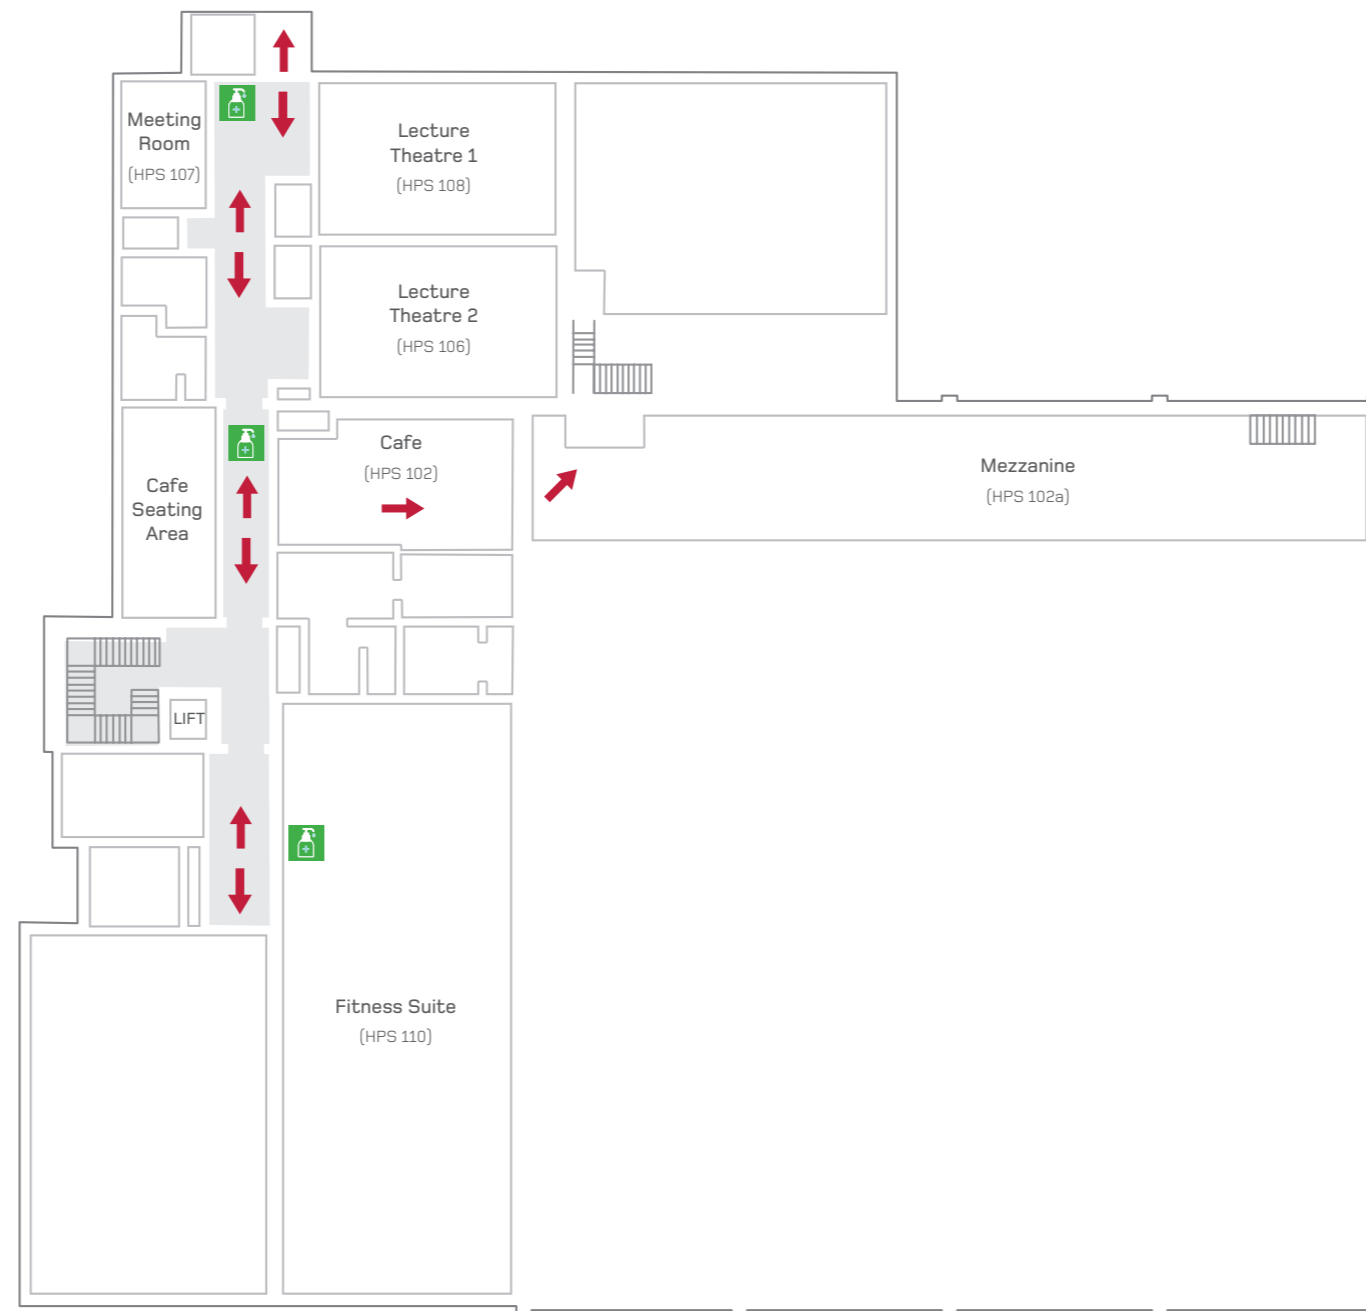

HOPE PARK SPORTS (GROUND FLOOR)

SOCIAL DISTANCING FLOOR PLAN

KEY:

-  Entrance/Exit
-  One way system direction
-  Hand sanitiser station

LIVERPOOL HOPE
UNIVERSITY
175 YEARS OF ACADEMIC
EXCELLENCE

**THANK YOU FOR YOUR CO-OPERATION IN KEEPING
LIVERPOOL HOPE UNIVERSITY A SAFE PLACE TO STUDY.**

HOPE PARK SPORTS (FIRST FLOOR)

SOCIAL DISTANCING FLOOR PLAN

KEY:

-  Entrance/Exit
-  One way system direction
-  Hand sanitiser station

LIVERPOOL HOPE
UNIVERSITY
175 YEARS OF ACADEMIC
EXCELLENCE

**THANK YOU FOR YOUR CO-OPERATION IN KEEPING
LIVERPOOL HOPE UNIVERSITY A SAFE PLACE TO STUDY.**