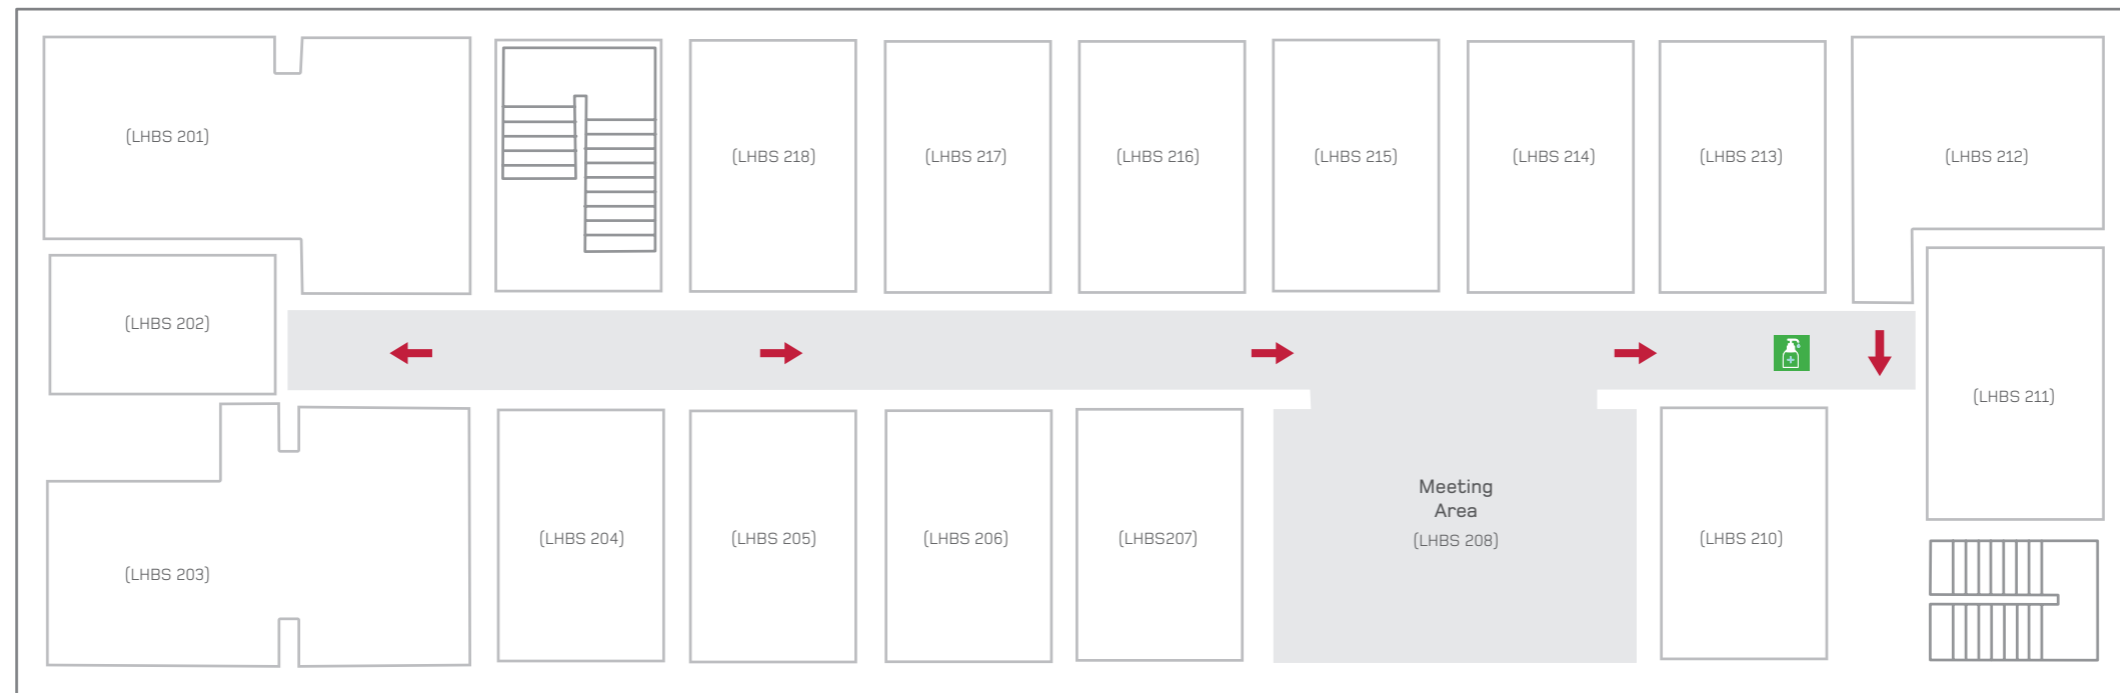

LIVERPOOL HOPE BUSINESS SCHOOL (FIRST FLOOR)

SOCIAL DISTANCING FLOOR PLAN

KEY:

-  Entrance/Exit
-  One way system direction
-  Hand sanitiser station

LIVERPOOL HOPE
UNIVERSITY
175 YEARS OF ACADEMIC
EXCELLENCE

**THANK YOU FOR YOUR CO-OPERATION IN KEEPING
LIVERPOOL HOPE UNIVERSITY A SAFE PLACE TO STUDY.**

LIVERPOOL HOPE BUSINESS SCHOOL (SECOND FLOOR)

SOCIAL DISTANCING FLOOR PLAN

KEY:

-  Entrance/Exit
-  One way system direction
-  Hand sanitiser station