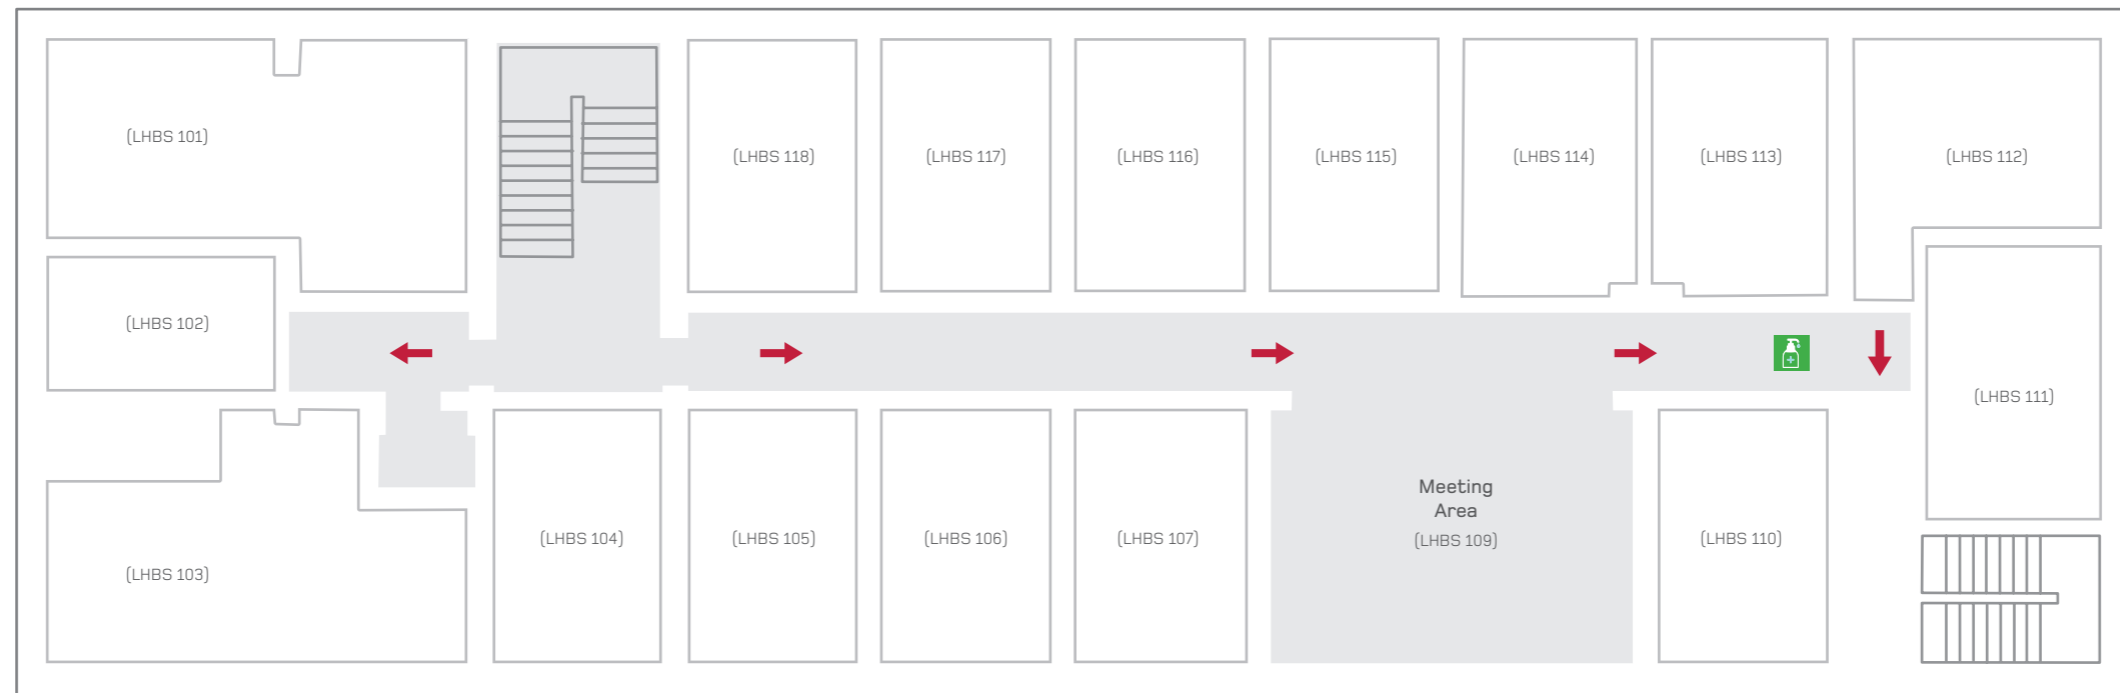

LIVERPOOL HOPE BUSINESS SCHOOL (FIRST FLOOR)

SOCIAL DISTANCING FLOOR PLAN

KEY:

-  Entrance/Exit
-  One way system direction
-  Hand sanitiser station

LIVERPOOL HOPE
UNIVERSITY
175 YEARS OF ACADEMIC
EXCELLENCE

**THANK YOU FOR YOUR CO-OPERATION IN KEEPING
LIVERPOOL HOPE UNIVERSITY A SAFE PLACE TO STUDY.**

LIVERPOOL HOPE BUSINESS SCHOOL (SECOND FLOOR)

SOCIAL DISTANCING FLOOR PLAN

KEY:

-  Entrance/Exit
-  One way system direction
-  Hand sanitiser station