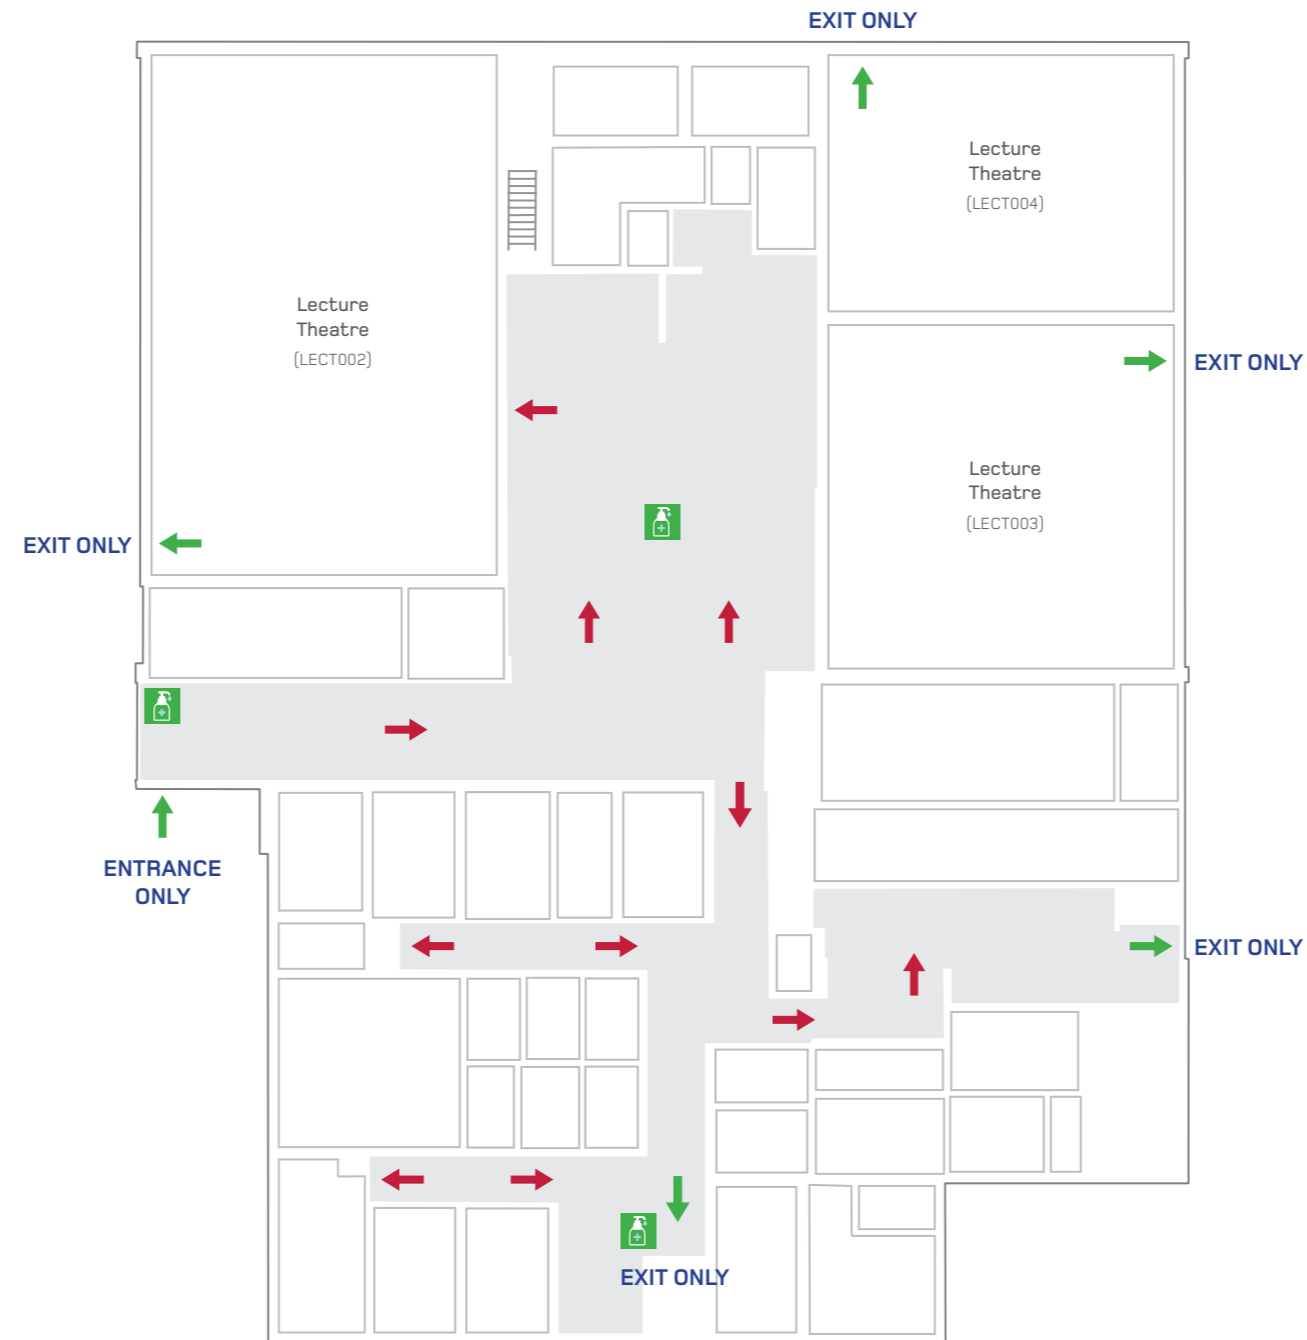

# LECTURE THEATRE COMPLEX SOCIAL DISTANCING FLOOR PLAN

**KEY:**

- Entrance/Exit
- One way system direction
- 🧴 Hand sanitiser station

**LIVERPOOL HOPE  
UNIVERSITY**  
175 YEARS OF ACADEMIC  
EXCELLENCE

**THANK YOU FOR YOUR CO-OPERATION IN KEEPING  
LIVERPOOL HOPE UNIVERSITY A SAFE PLACE TO STUDY.**