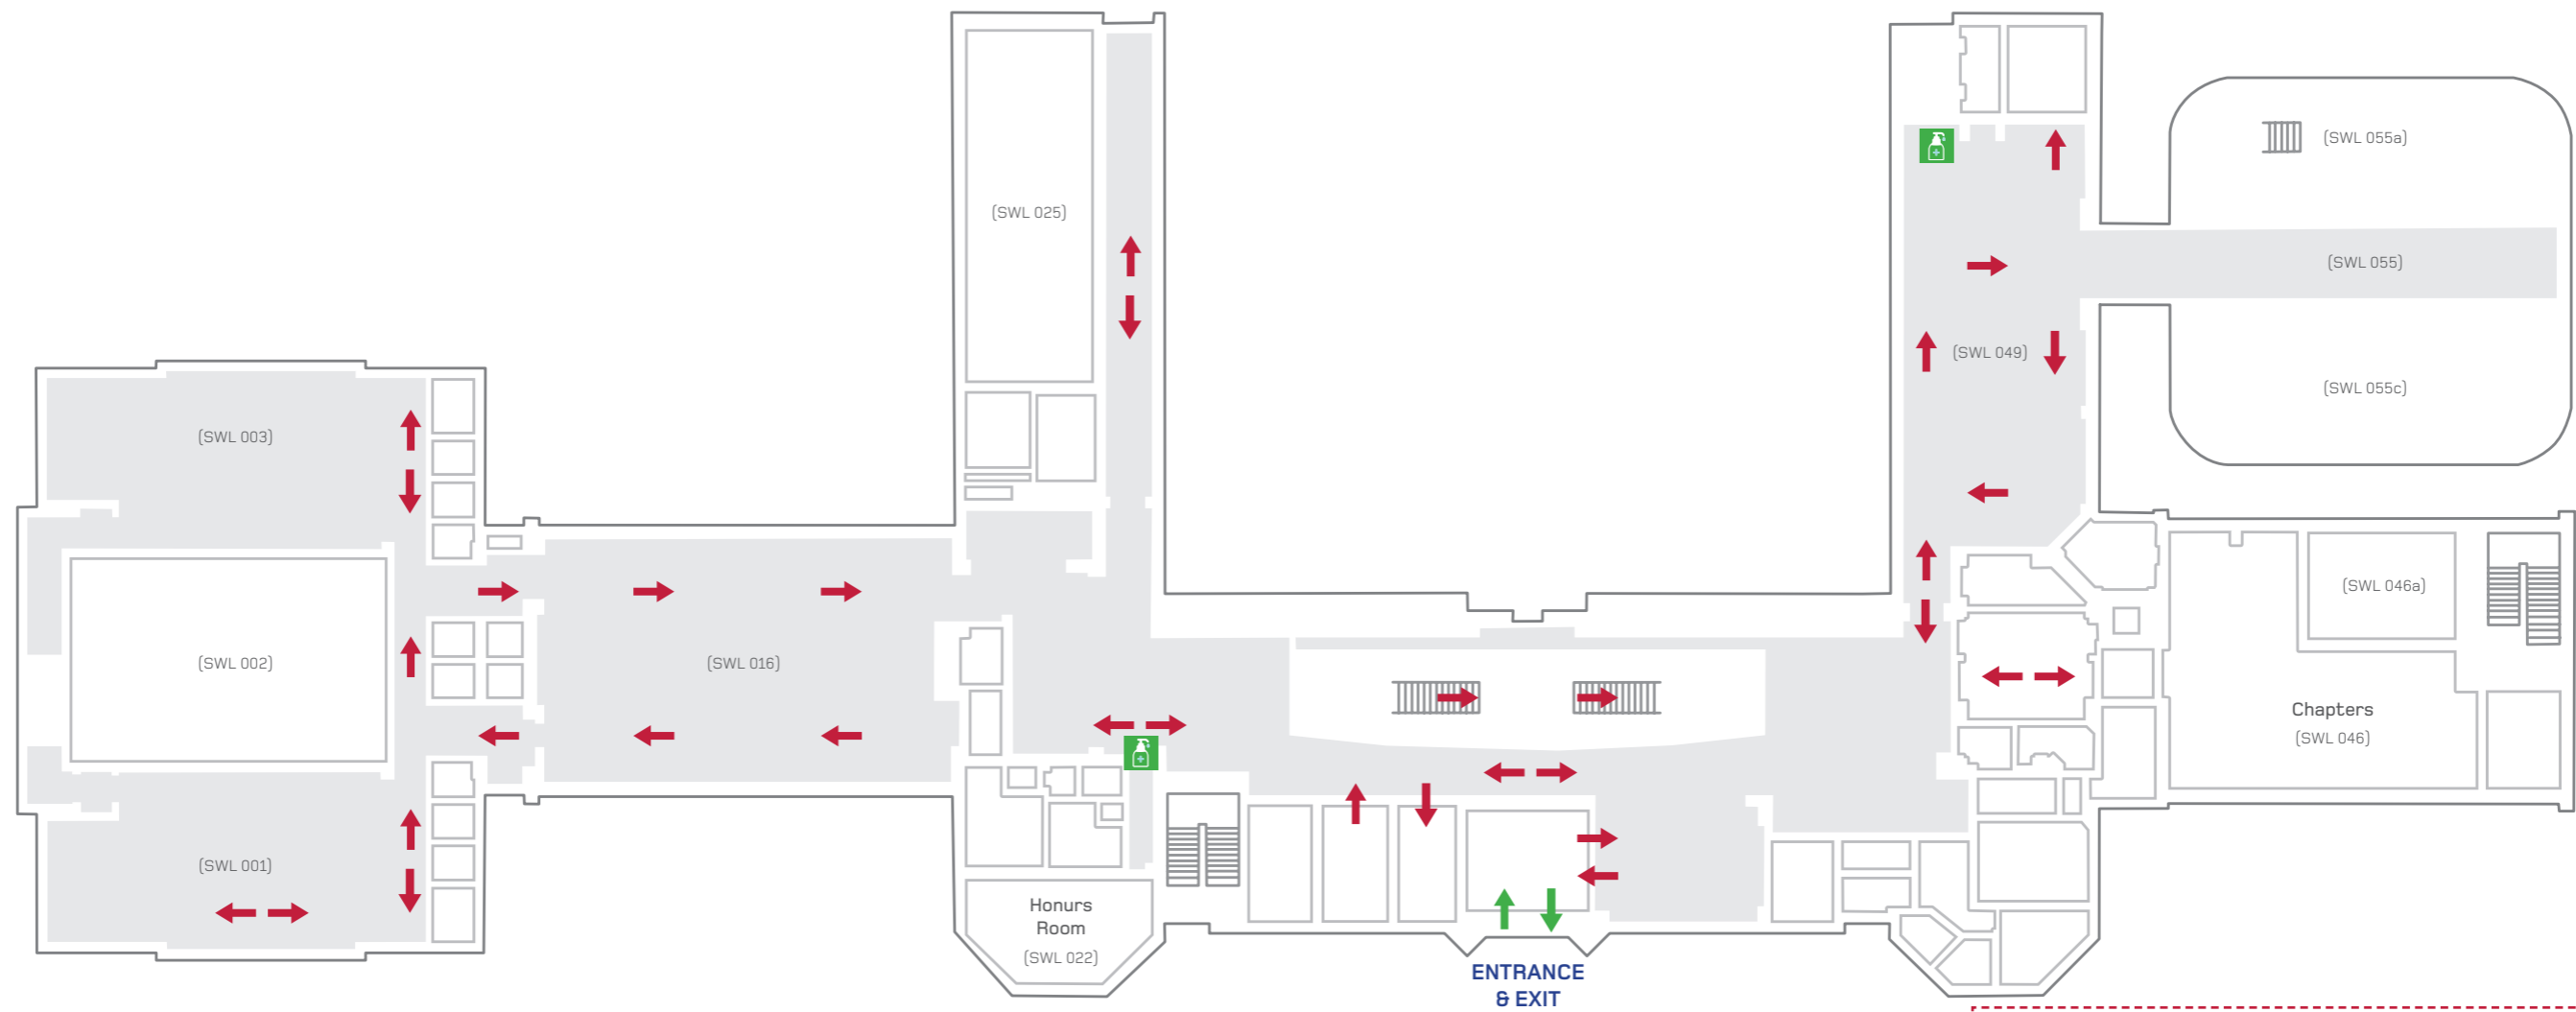

SHEPPARD-WORLOCK LIBRARY (GROUND FLOOR)

SOCIAL DISTANCING FLOOR PLAN

KEY:

- Entrance/Exit
- One way system direction
- 🧴 Hand sanitiser station

THANK YOU FOR YOUR CO-OPERATION IN KEEPING LIVERPOOL HOPE UNIVERSITY A SAFE PLACE TO STUDY.

LIVERPOOL HOPE UNIVERSITY
175 YEARS OF ACADEMIC EXCELLENCE

SHEPPARD-WORLOCK LIBRARY (FIRST FLOOR)

SOCIAL DISTANCING FLOOR PLAN

KEY:

-  Entrance/Exit
-  One way system direction
-  Hand sanitiser station

LIVERPOOL HOPE
UNIVERSITY
175 YEARS OF ACADEMIC
EXCELLENCE