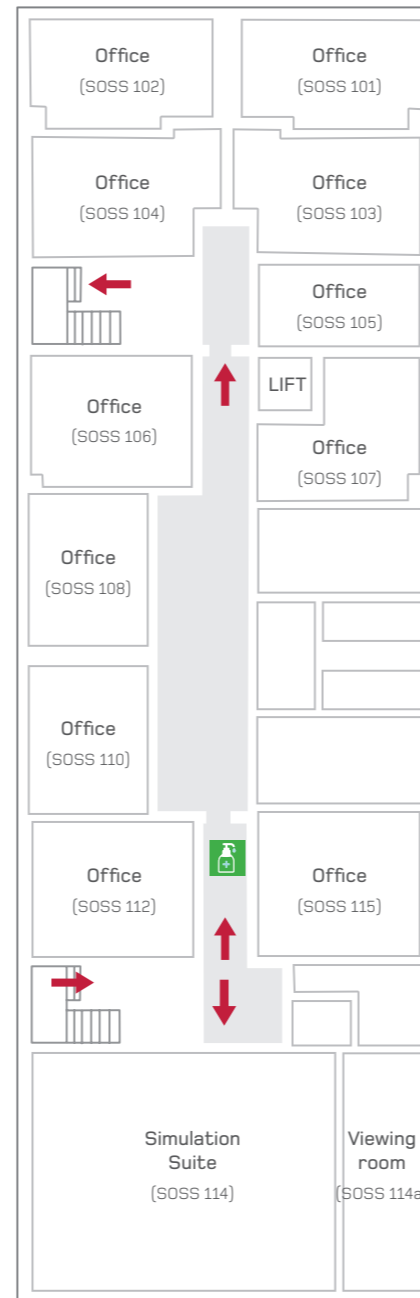

# SCHOOL OF SOCIAL SCIENCES (GROUND FLOOR)

## SOCIAL DISTANCING FLOOR PLAN

**KEY:**

- ➔ Entrance/Exit
- ➔ One way system direction
- 🧴 Hand sanitiser station

# SCHOOL OF SOCIAL SCIENCES (FIRST FLOOR)

## SOCIAL DISTANCING FLOOR PLAN

**KEY:**

- Entrance/Exit
- One way system direction
- 🧴 Hand sanitiser station

**THANK YOU FOR YOUR CO-OPERATION IN KEEPING LIVERPOOL HOPE UNIVERSITY A SAFE PLACE TO STUDY.**