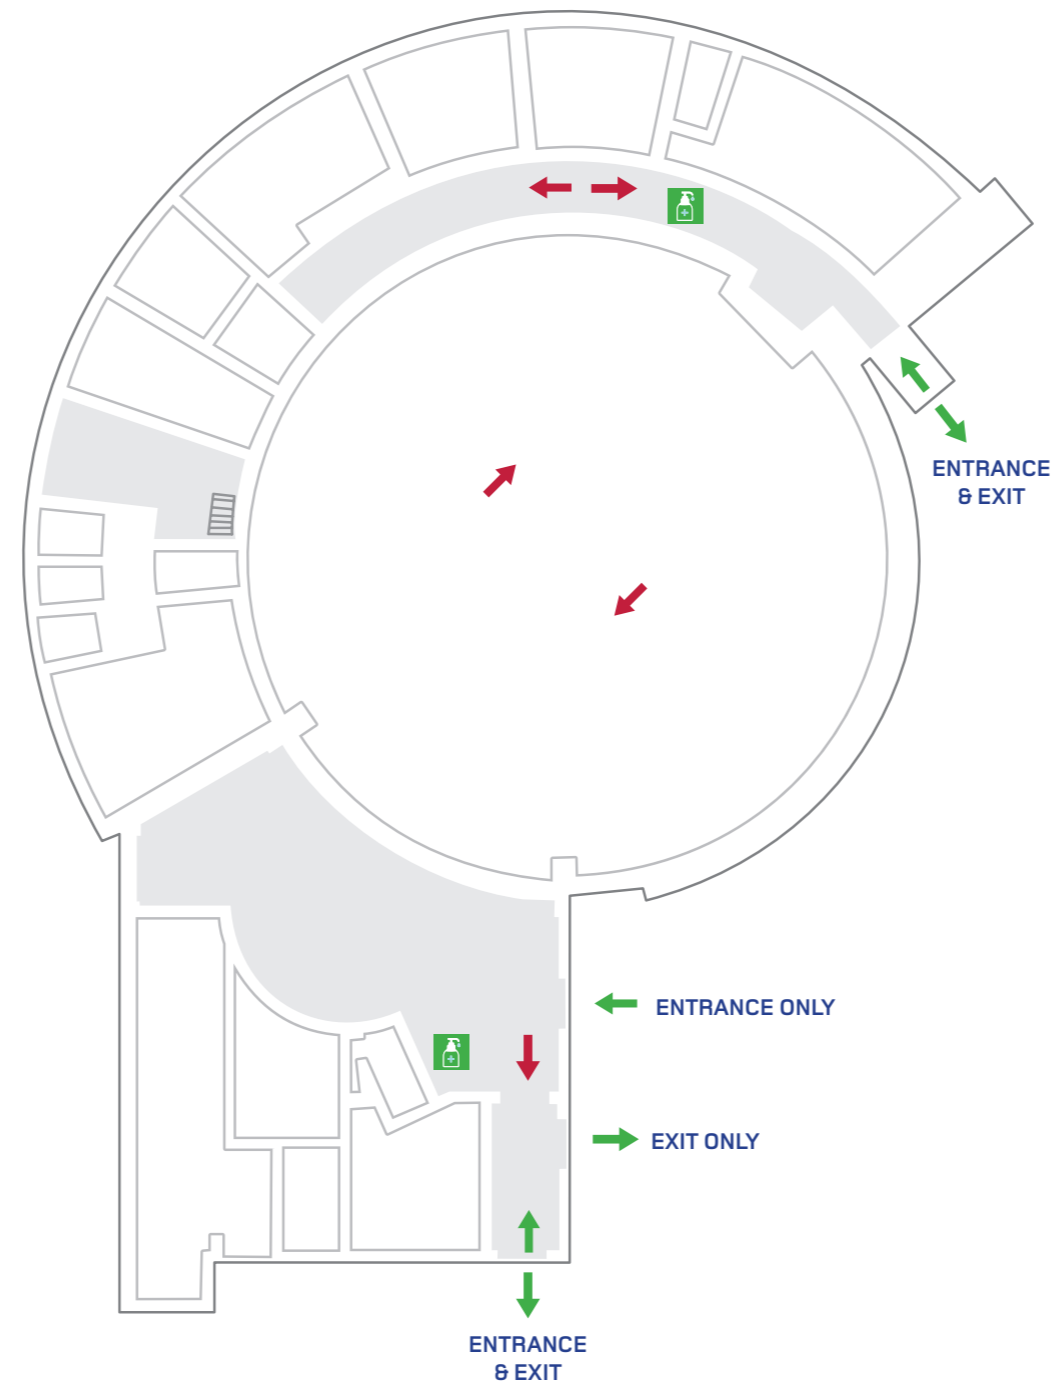

TRINITY BUILDING (GROUND FLOOR) SOCIAL DISTANCING FLOOR PLAN

KEY:

- Entrance/Exit
- One way system direction
- 🧴 Hand sanitiser station

**THANK YOU FOR YOUR CO-OPERATION IN KEEPING
LIVERPOOL HOPE UNIVERSITY A SAFE PLACE TO STUDY.**