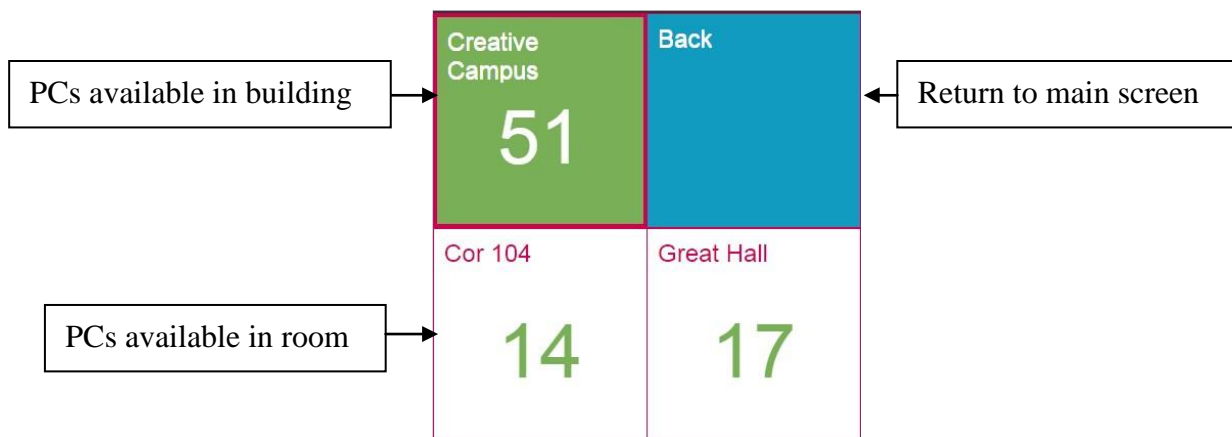

PC Finder allows you to locate available PCs across the university (Hope Park, Creative Campus and Aigburth Halls of Residence).

When the application opens, squares are displayed which represent the buildings in the university. The number in the middle of the square shows the total number of PCs available in the building.

Clicking on one of the buildings will trigger an animation which will show the individual rooms for a building and the number of PCs available for each room

Clicking on a room will then drill down a further step, showing a map of the room and the PCs within that room. **Free PCs are shown by a green tick.**