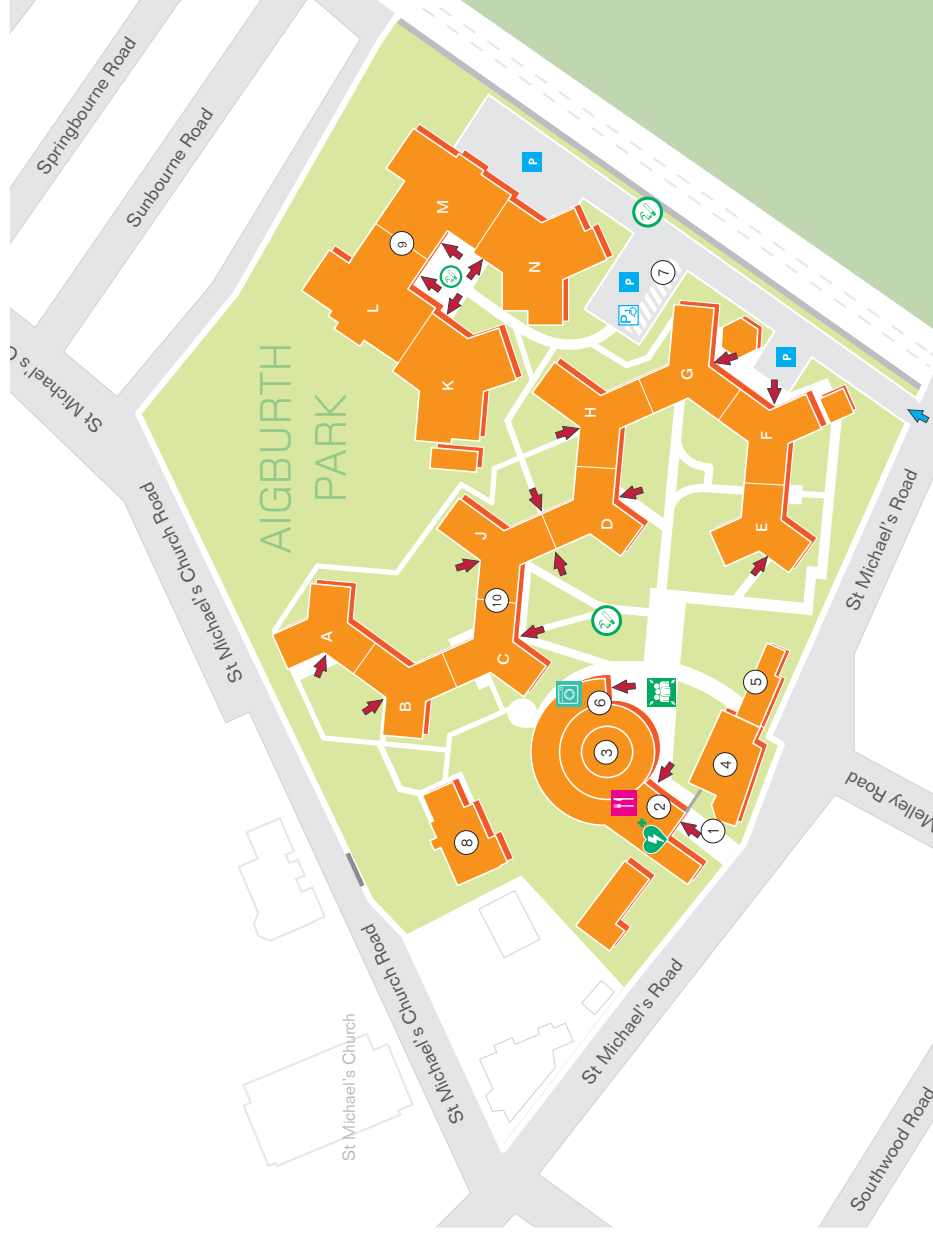

Aigburth Park

Liverpool Hope University

Aigburth Park, St Michael's Road,
Liverpool, L17 7JQ

T: 0151 727 7262 E: enquiry@hope.ac.uk

- Main Entrance 1
- Campus Reception 2
- Trinity Building 3
- Cloisters 4
- Malachy Lodge 5
- PC Suite 6
- Staff and Visitor Parking 7
- Hermitage 8

- Josephine Butler Hall 9
- Block K: 28-39
- Block L: 40-48
- Block M: 49-57
- Block N: 58-69

- St Julies Hall 10
- Block A: 1-3
- Block B: 4-6
- Block C: 7-9
- Block D: 10-12
- Block E: 13-15
- Block F: 16-18
- Block G: 19-21
- Block H: 22-24
- Block J: 25-27

030222

- Building Entrance
- Car Park Entrance
- Defib Locations
- General Parking
- Disabled Parking
- Emergency Assembly Point
- Designated Smoking Areas
- Communal Eating Area
- Coach Park
- Cycle storage
- Laundry